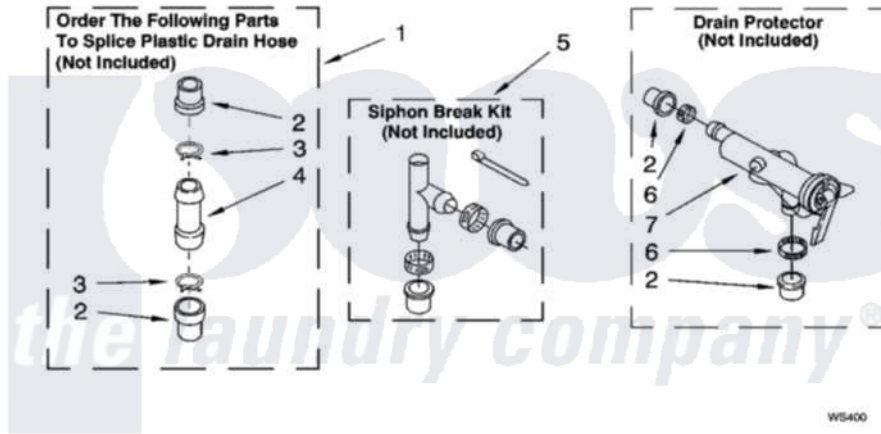

Whirlpool KAWS850LT1 07 - WATER SYSTEM PARTS

WATER SYSTEM PARTS

For Models: KAWS850LQ1, KAWS850LT1, KAWS850LE1
(Designer White) (Biscuit) (Ebony)

Whirlpool [Residential Whirlpool KAWS850LT1 Washer Parts](#) Parts Diagram 07 - WATER SYSTEM PARTS
Click on the part number to view part

Item	Original Part Number	Replaced By	Status	Part Description
1	285442			Water System Parts
2	285321			Water System Parts
3	370447	285655		Clamp, Hose
4	16272			Connector, Straight
5	285320			Water System Parts
6	65349	285655		Clamp, Hose
7	367031			Water System Parts