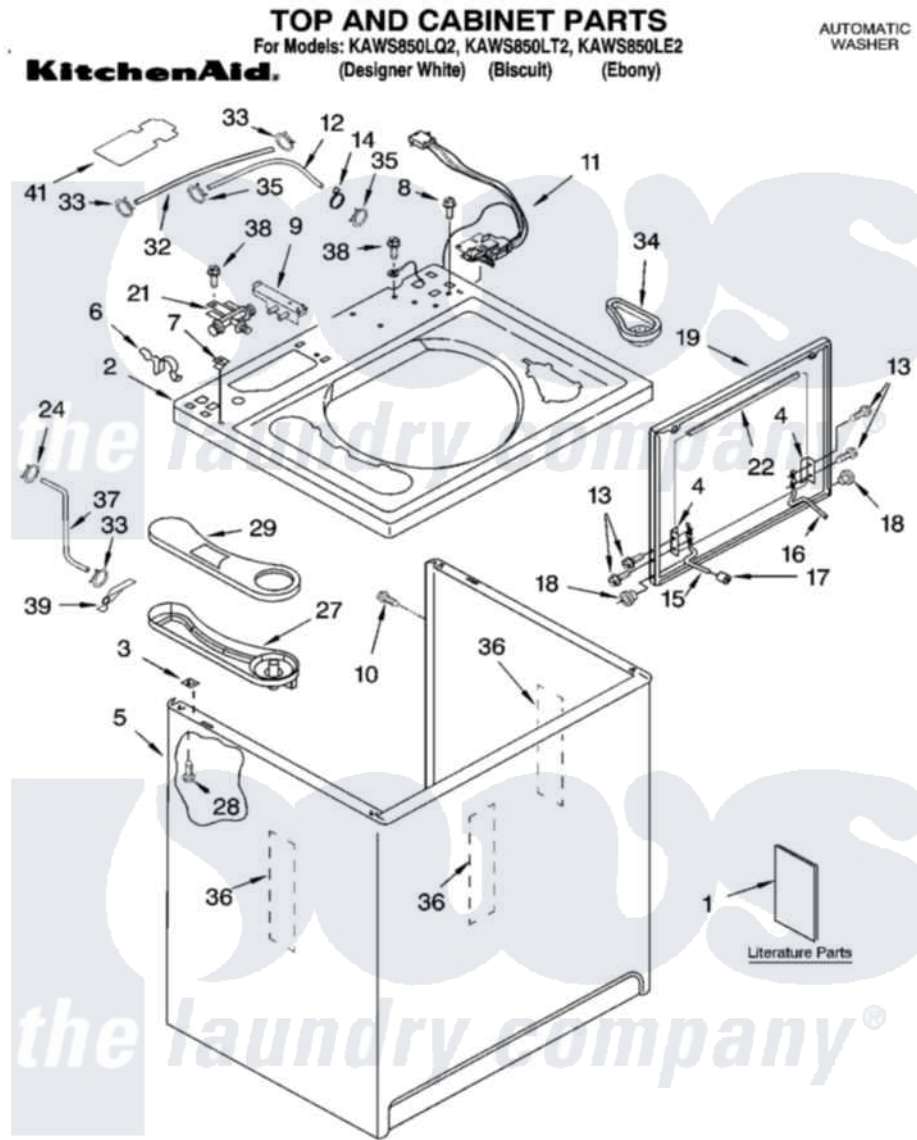

Whirlpool KAWS850LT2 01 - TOP AND CABINET PARTS

Whirlpool [Residential Whirlpool KAWS850LT2 Washer Parts](#) Parts Diagram 01 - TOP AND CABINET PARTS
Click on the part number to view part

Item	Original Part Number	Replaced By	Status	Part Description
1	3956025		Not Available	Installation Instructions
"	3955918		Not Available	Feature Sheet
"	8578233		Not Available	Use & Care Guide
"	3957357		Not Available	Energy Guide
"	3955763		Not Available	Wiring Diagram
2	8274365			Top
"	8274367			Top
"	3956155			Top
3	62750			Spacer, Cabinet To Top (4)
4	21097			Pad, Lid Hinge
5	63424			Cabinet
"	3954357			Cabinet
"	3954788			Cabinet
6	62780			Clip, Top And Cabinet And Rear Panel
7	357213			Nut, Push-In
8	3400611			Screw And Washer, Lid Switch

9	8055243		Connector, 2-Port
10	3357011	308685	Side Trim)
11	8054980		Switch, Lid
12	8055267	8317938	Hose
13	355274	W10119828	Screw, Lid Hinge Mounting
14	3352501	8559320	Restraint, Hose
15	8055257		Hinge, Lid
16	8055256		Hinge, Lid
17	19119		Bumper, Lid Hinge
18	8319539		Bearing, Lid Hinge
19	3956149	3957550	Lid
"	3956150	3957551	Lid
"	3956151	3957552	Lid
21	8272010		Connector, Venturi
22	8054939		Seal, Lid
"	8283532		Seal, Lid
24	371505	596669	Clamp, Manifold
27	8055237		Dispenser, Bleach And Fabric Softener
28	3390631		Screw, 10-16 X 3/8
29	8571813		Cover, Dispenser
32	8055266		Hose, Fabric Softener
33	371506	596669	Clamp, Manifold
34	8573834	Not Available	Dispenser, Detergent
35	301958	596669	Clamp, Manifold
36	3976348		Absorber, Sound
37	8283537		Hose, Bleach
38	3351614		Screw, Gearcase Cover Mounting
39	8271943		Restraint
41	8541605		Cover, Access