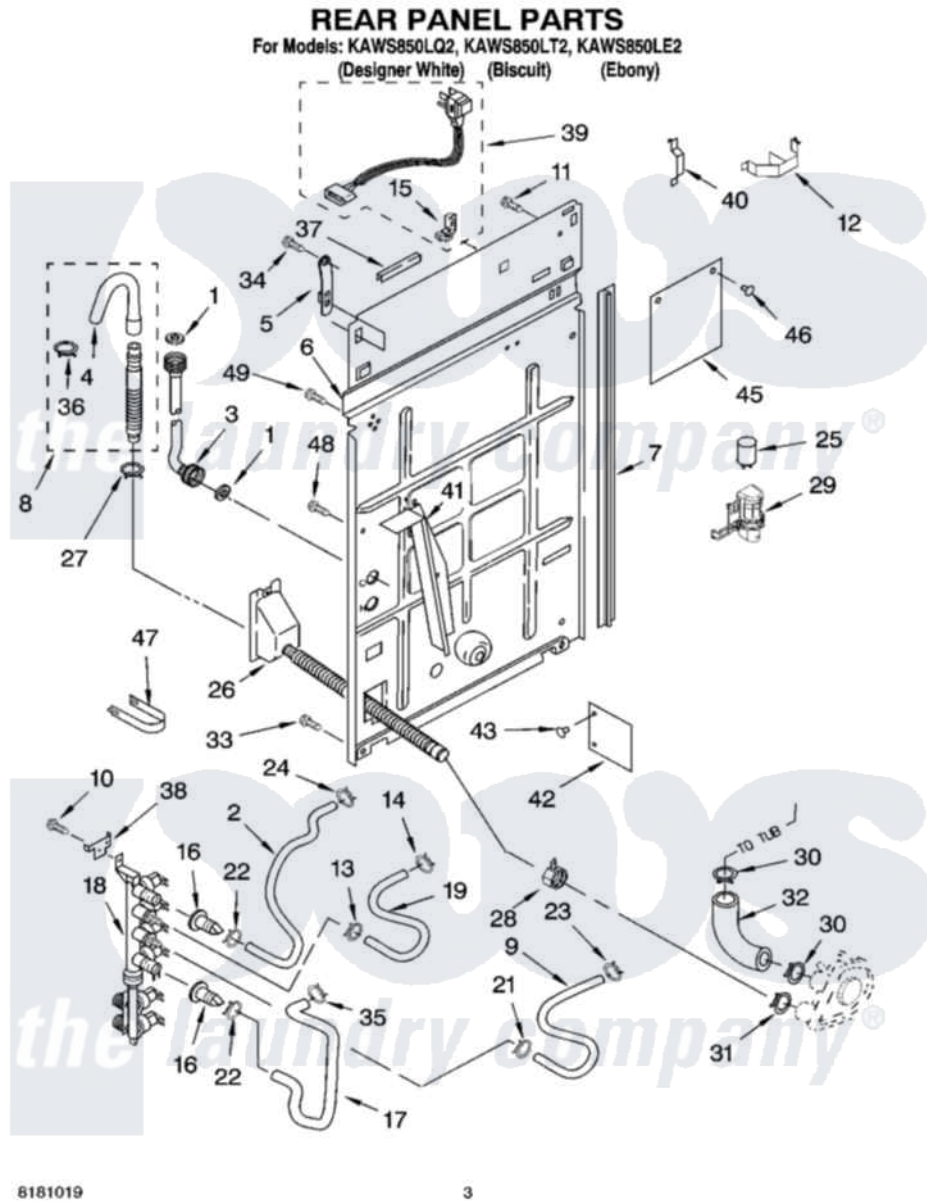

# Whirlpool KAWS850LT2 02 - REAR PANEL PARTS

Whirlpool Residential Whirlpool KAWS850LT2 Washer Parts Parts Diagram 02 - REAR PANEL PARTS  
Click on the part number to view part

Item	Original Part Number	Replaced By	Status	Part Description
1	3976300	<a href="#">16123</a>		Washer Inlet-Hose Miscellaneous Parts Must be Ordered Separately.
2	<a href="#">8271984</a>			Hose, Bleach
3	8571377	<a href="#">89503</a>		Hose-Inlet
"	8571378	<a href="#">89503</a>		Hose-Inlet
4	<a href="#">3357027</a>			Nozzle, Hose Drain
5	<a href="#">8568314</a>			Strap, Console
6	<a href="#">8282493</a>			Panel, Rear
7	<a href="#">62747</a>			Pad, Rear Panel
8	3951609	<a href="#">285664</a>		Hose
"	661577	<a href="#">285666</a>		Hose
"	3357090	<a href="#">285702</a>		Hose
9	<a href="#">8271982</a>			Hose, Detergent
10	8318499	<a href="#">9740848</a>		Screw, Mixing Valve Mounting
11	<a href="#">3351614</a>			Screw, Gearcase Cover Mounting