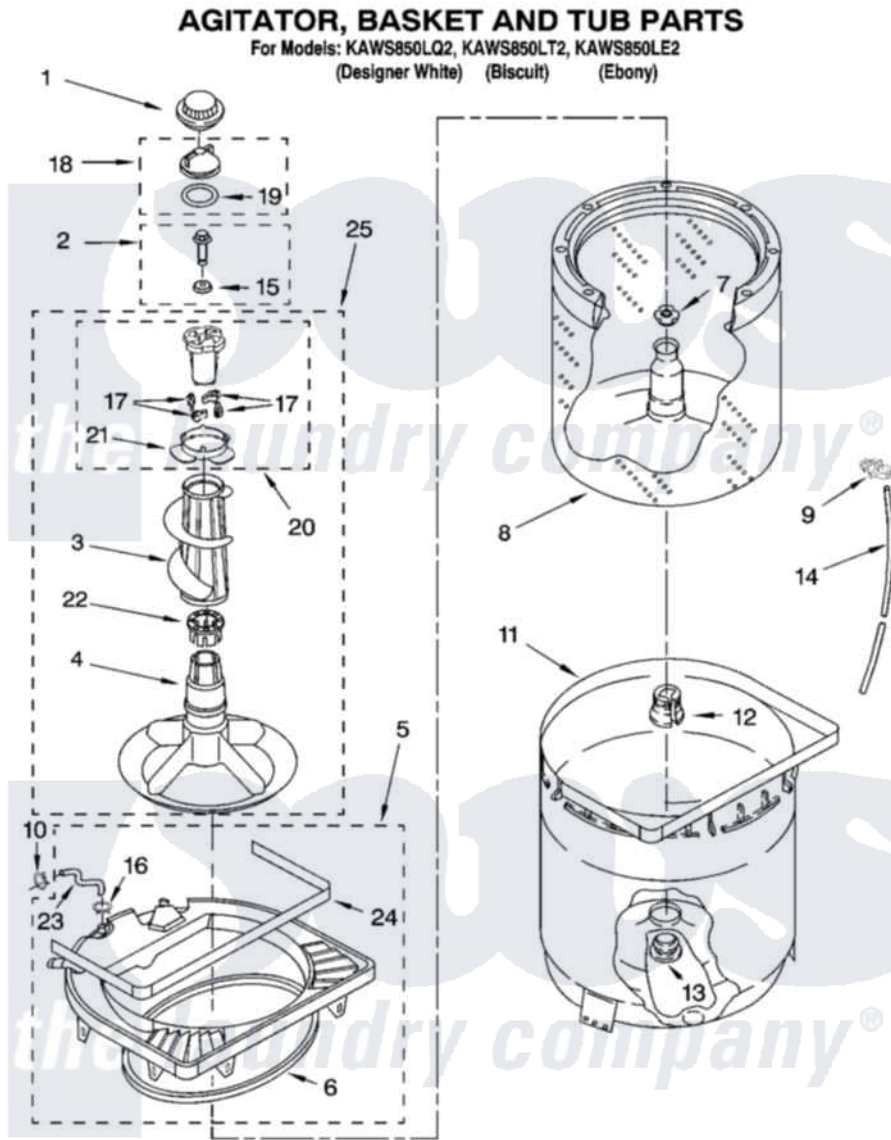

Whirlpool KAWS850LT2 03 - AGITATOR, BASKET AND TUB PARTS

6181019

5

Whirlpool Residential Whirlpool KAWS850LT2 Washer Parts Parts Diagram 03 - AGITATOR, BASKET AND TUB PARTS

[Click on the part number to view part](#)

Item	Original Part Number	Replaced By	Status	Part Description
1	3355758			Cap, Agitator
2	358237			Screw And Washer
3	3950581			Clothes Mover
4	3950580			Agitator
5	8271852	285831		Ring-Tub
6	8054355			Gasket, Tub Ring
7	21366			Nut, Spanner
8	3951983	W10389328		Clothes Container, Assembly
9	2219077			Clip, Pressure Switch Hose
10	3955674	596669		Clamp, Manifold
11	8055061			Tub
12	389140			Tub Block, Basket Drive
13	383727			Gasket, Centerpod
14	3347780	353244		Hose, Pressure Switch
15	3949550			Washer
16	301958	596669		Clamp, Manifold