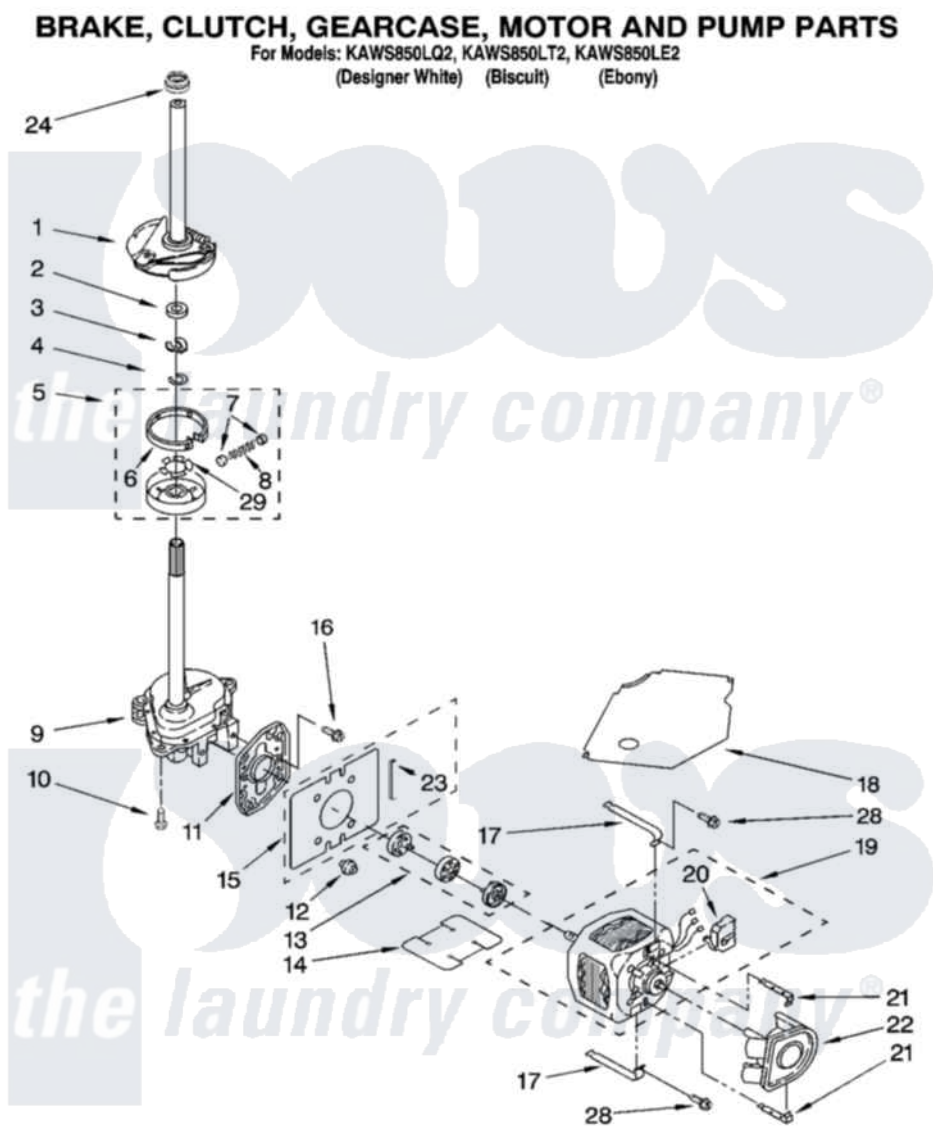

# Whirlpool KAWS850LT2 04 - BRAKE, CLUTCH, GEARCASE, MOTOR AND PUMP PARTS

8181019

7

Whirlpool [Residential Whirlpool KAWS850LT2 Washer Parts](#) Parts Diagram 04 - BRAKE, CLUTCH, GEARCASE, MOTOR AND PUMP PARTS  
 Click on the part number to view part

Item	Original Part Number	Replaced By	Status	Part Description
1	388952	<a href="#">285792</a>		Basketdrive
2	<a href="#">63292</a>			Washer, Spin Tube Thrust
3	62697	<a href="#">W10080230</a>		Ring, Spin Tube Support
4	63283	<a href="#">285353</a>		Ring
5	3951311	<a href="#">285785</a>		Clutch
6	3951308	<a href="#">285790</a>		Lining
7	<a href="#">62646</a>			Cap, Clutch Spring
8	<a href="#">3946792</a>			Spring And Damper Assembly
9	3360630	<a href="#">3360629</a>		Gearcase
10	3357334	<a href="#">3400516</a>		Screw Anti-Rattle
11	<a href="#">62611</a>			Plate, Motor Mount To Gearcase
12	<a href="#">62691</a>			Grommet, Motor
13	285753	<a href="#">285753A</a>		Coupling
14	<a href="#">3946532</a>			Shield, Motor

15	<a href="#">8282581</a>		Shield, Splash
16	<a href="#">3400516</a>		Screw Anti-Rattle
17	3349637	<a href="#">W10086010</a>	Retainer, Motor
18	<a href="#">8054680</a>		Shield, Tub To Motor
19	<a href="#">8529936</a>		Motor, Main Drive
20	<a href="#">8529896</a>		Switch, Main Drive Motor
21	<a href="#">8546127</a>		Retainer, Pump
22	<a href="#">3363394</a>		Pump
23	303294	<a href="#">3367669</a>	Protector, Edge
24	<a href="#">8577374</a>		Seal, Centerpost
28	3387485	<a href="#">273556</a>	Screw, 10-16 X 5/8
29	<a href="#">3355454</a>		Clip, Main Drive