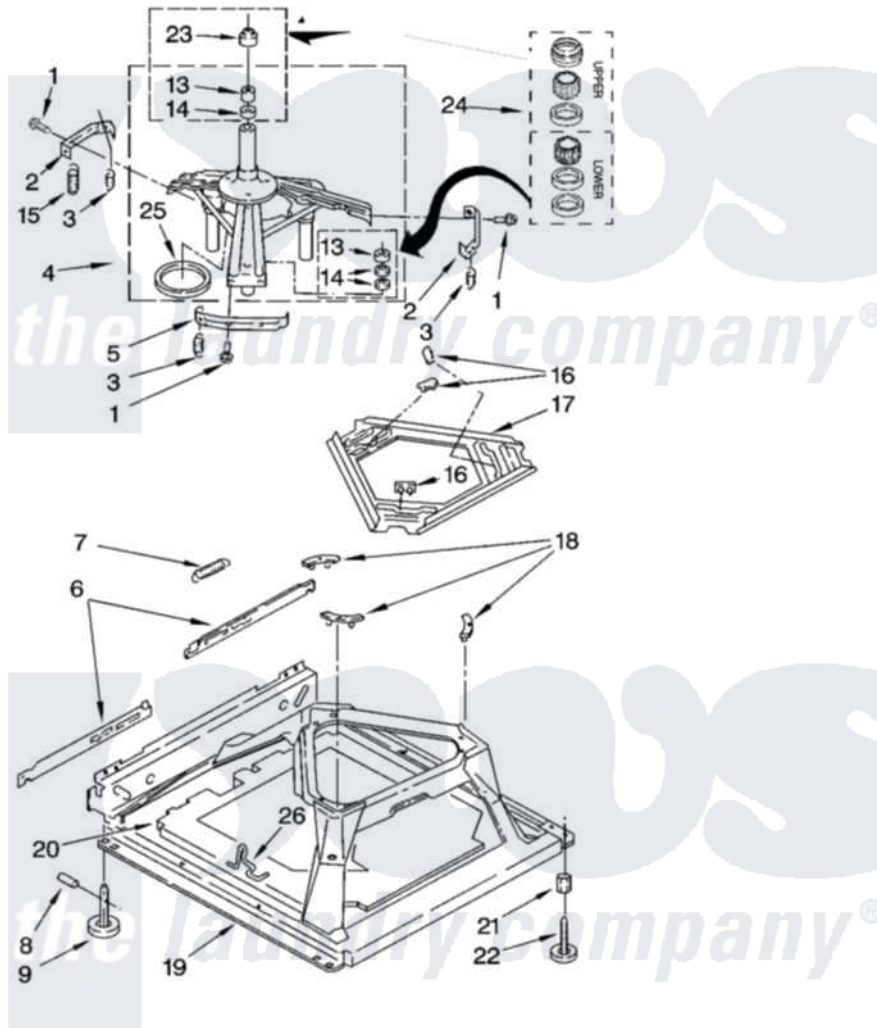

# Whirlpool KAWS850LT2 05 - MACHINE BASE PARTS

## MACHINE BASE PARTS

For Models: KAWS850LQ2, KAWS850LT2, KAWS850LE2  
(Designer White) (Biscuit) (Ebony)

8

8181019

Whirlpool [Residential Whirlpool KAWS850LT2 Washer Parts](#) Parts Diagram 05 - MACHINE BASE PARTS  
Click on the part number to view part

Item	Original Part Number	Replaced By	Status	Part Description
1	<a href="#">3400076</a>			Screw, Bracket Mounting
2	8282552		Not Available	Bracket, Spring Outer (2)
3	<a href="#">63907</a>			Spring, Suspension
4	8575214	<a href="#">280184</a>		Support
5	<a href="#">8282550</a>			Bracket, Spring Outer
6	<a href="#">63466</a>			Link, Leveling Mechanism
7	62597	<a href="#">8316845</a>		Spring
8	<a href="#">62837</a>			Pin, Knurled
9	62596	<a href="#">285244</a>		Feet-Leveling
13	<a href="#">8546455</a>			Bearing, Centerpost
14	357409	<a href="#">359449</a>		Seal, Agitator Shaft
15	8318050	<a href="#">285901</a>		Spring
16	62568	<a href="#">285219</a>		Pad
17	<a href="#">3946509</a>			Plate, Suspension
18	3363660	<a href="#">285744</a>		Pad
19	3946512	<a href="#">285771</a>		Base

20	<a href="#">8544816</a>		Absorber, Sound
21	<a href="#">3359452</a>		Nut, Lock
22	389102	<a href="#">W10001130</a>	Foot, Leveling
23	<a href="#">8577376</a>		Seal, Centerpost
24	<a href="#">285203</a>		Centerpost Bearing Kit
25	<a href="#">63134</a>		Ring, Sound Deadening
26	63806	<a href="#">W10145155</a>	Retainer, Suspension Spring