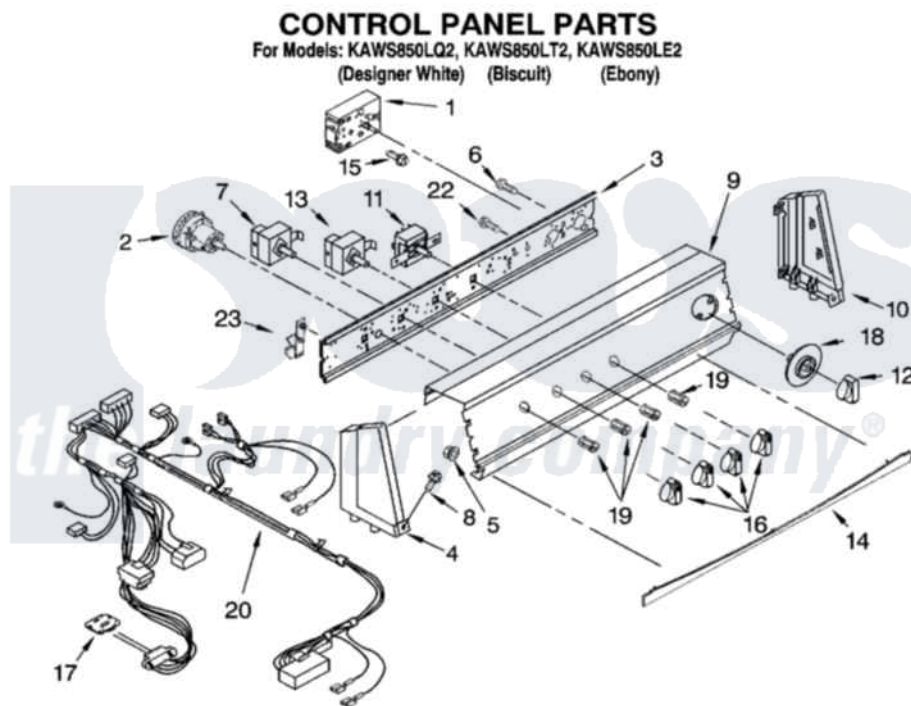

# Whirlpool KAWS850LT2 06 - CONTROL PANEL PARTS

6181019

9

Whirlpool Residential Whirlpool KAWS850LT2 Washer Parts Parts Diagram 06 - CONTROL PANEL PARTS  
 Click on the part number to view part

Item	Original Part Number	Replaced By	Status	Part Description
1	<a href="#">3955761</a>			Timer, Control
2	3950420	<a href="#">W10339326</a>		Switch-WL
3	<a href="#">3948608</a>			Bracket, Control
4	8274353	<a href="#">285858</a>		Endcap
"	8274355	<a href="#">285859</a>		Endcap
"	3954772	<a href="#">285860</a>		Baffle - Oven Top
5	<a href="#">8533828</a>			Nut, 3/16
6	<a href="#">90767</a>			Screw, 8A X 3/8 HeX Washer Head Tapping
7	<a href="#">3950354</a>			Switch, Water Temperature
8	<a href="#">388326</a>			Screw, 8-18 X 1.25
9	<a href="#">3956122</a>			Panel, Console
"	<a href="#">3956123</a>			Panel, Console
"	<a href="#">3956142</a>			Panel, Console
10	8274349	<a href="#">285858</a>		Endcap
"	8274351	<a href="#">285859</a>		Endcap
"	3954771	<a href="#">285860</a>		Baffle - Oven Top

11	<a href="#">3952578</a>		Switch, Rotary
12	<a href="#">3956179</a>		Knob, Timer
"	<a href="#">3956180</a>		Knob, Timer
"	<a href="#">3956181</a>		Knob, Timer
13	3949180	<a href="#">W10168257</a>	Switch, Rotary
14	<a href="#">8536941</a>		Spacer, Console
"	<a href="#">8536942</a>		Spacer, Console
"	<a href="#">8536943</a>		Spacer, Console
15	<a href="#">3400818</a>		Screw, Timer Mounting
16	<a href="#">3956182</a>		Knob, Control
"	<a href="#">3956183</a>		Knob, Control
"	<a href="#">3956184</a>		Knob, Control
17	8541388	<a href="#">3407155</a>	Control-Atc
18	<a href="#">3956230</a>		Dial, Timer
"	<a href="#">3956231</a>		Dial, Timer
"	3956232	Not Available	Dial, Timer (Black)
19	<a href="#">8536939</a>		Clip, Knob
20	<a href="#">3956131</a>		Harness, Wire
22	<a href="#">3400073</a>		Screw, Ground
23	<a href="#">8317975</a>		Restraint, Harness