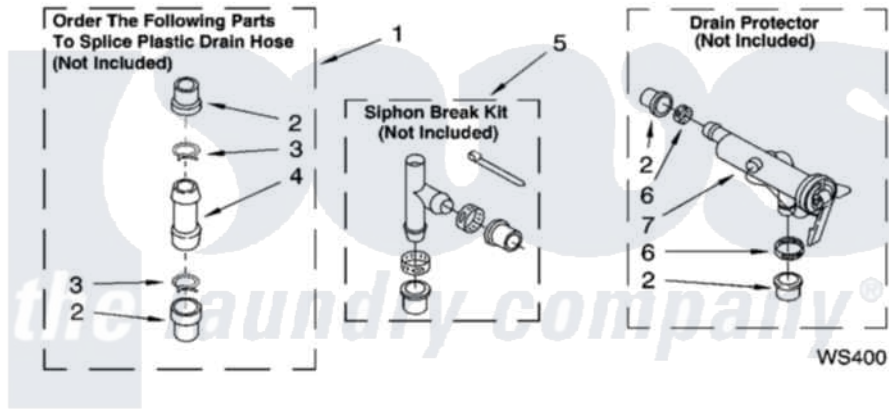

Whirlpool KAWS850LT2 07 - WATER SYSTEM PARTS

WATER SYSTEM PARTS

For Models: KAWS850LQ2, KAWS850LT2, KAWS850LE2
(Designer White) (Biscuit) (Ebony)

Whirlpool [Residential Whirlpool KAWS850LT2 Washer Parts](#) Parts Diagram 07 - WATER SYSTEM PARTS
Click on the part number to view part

Item	Original Part Number	Replaced By	Status	Part Description
1	285442			Water System Parts
2	285321			Water System Parts
3	370447	285655		Clamp, Hose
4	16272			Connector, Straight
5	285320			Water System Parts
6	65349	285655		Clamp, Hose
7	367031			Water System Parts