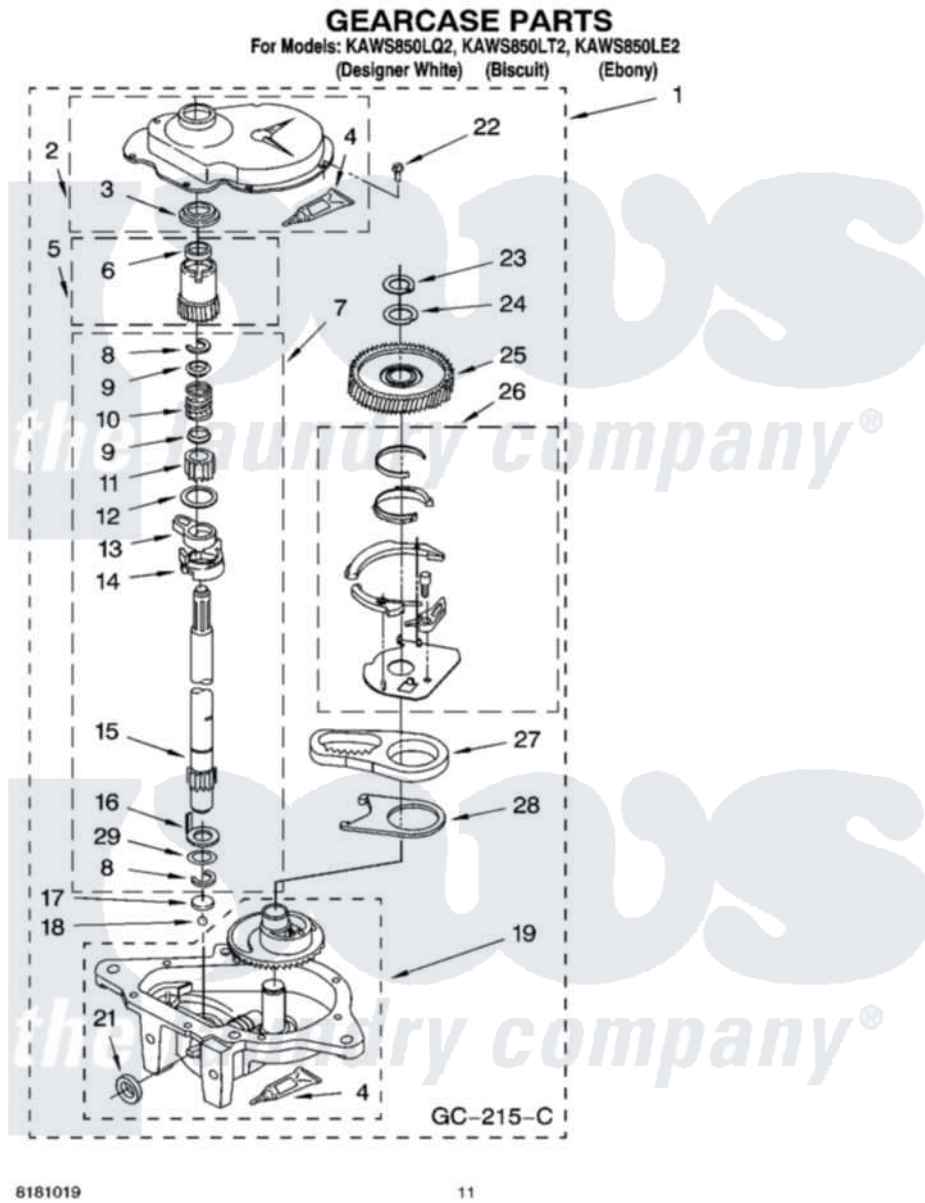

Whirlpool KAWS850LT2 08 - GEARCASE PARTS

Whirlpool [Residential Whirlpool KAWS850LT2 Washer Parts](#) Parts Diagram 08 - GEARCASE PARTS
Click on the part number to view part

Item	Original Part Number	Replaced By	Status	Part Description
1	3360630	3360629		Gearcase
2	285202			Cover, Gearcase
3	3349985			Seal, Gearcase Cover
4	285195			Sealer Sealer, Gasket
5	63320	285362		Gear and Pinion
6	356427			Seal, Spin Pinion
7	389387			Shaft, Agitator
8	90369		Not Available	Ring, Retaining (2)
9	62677			Retainer, Spring
10	62676			Spring, Agitator
11	63273	285509		Shaft, Agitator
12	62619			Washer, Agitator Gear
13	62580	285206		Cam-Agitator
14	62581	285206		Cam-Agitator
15	285509			Shaft, Agitator
16	62618			Washer, Cam Thrust

17	16018	285205	Bearing
18	85529	285205	Bearing
19	389230	285515	Gearcase
21	285352		Seal Kit, Thrust Plug
22	3351614		Screw, Gearcase Cover Mounting
23	3362552	285765	Ring-Retr
24	285735	285766	Washer Kit, Thrust
25	62570	285362	Gear and Pinon
26	388253	999516	Shelf-Glas
27	3349296	8546456	Rack, Connecting
28	62621		Actuator, Shift
29	388815		Washer, Intermediate 1 3976263 Miscellaneous Parts Bag 2 3976300 Washer, Inlet Hose 3 3366913 Clamp, Hose