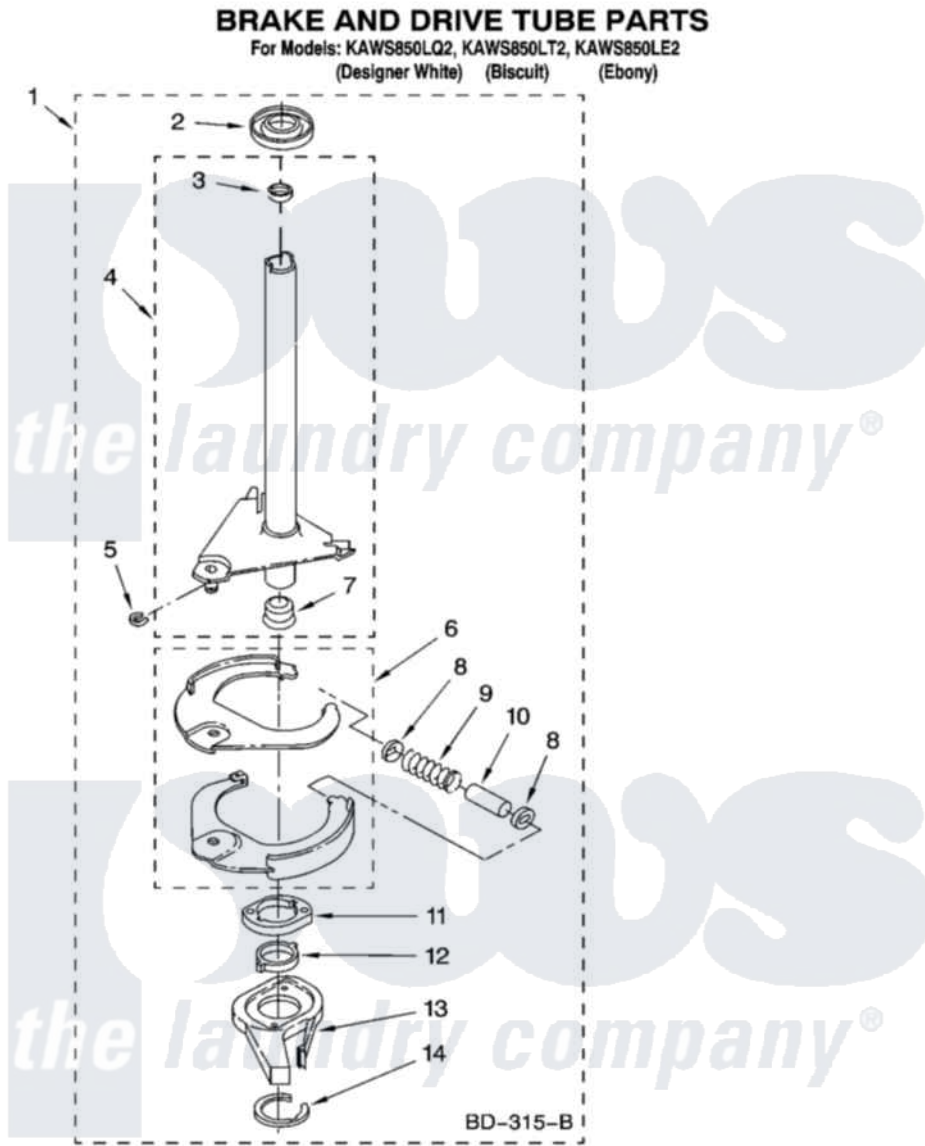

Whirlpool KAWS850LT2 09 - BRAKE AND DRIVE TUBE PARTS

12

8181019

Whirlpool [Residential Whirlpool KAWS850LT2 Washer Parts](#) Parts Diagram 09 - BRAKE AND DRIVE TUBE PARTS
 Click on the part number to view part

Item	Original Part Number	Replaced By	Status	Part Description
1	388952	285792		Basketdrive
2	62658			Ring, Thrust
3	356427			Seal, Spin Pinion
4	64027	64208		Tube-Spin
5	64035	W10083190		Ring, Retaining
6	64232	285438		Shoe-Brake
7	62703	8546462		"T" Bearing, Spin Tube
8	3353956	285658		Sleeve
9	387806		Not Available	Spring, Brake
10	3355360	285658		Sleeve
11	661516	8546461		Cam, Brake Release
12	63022			Sleeve, Cam
13	64194	285790		Lining
14	90368	W10083200		Ring, Retaining
"	N/A		Not Available	FOLLOWING PARTS NOT ILLUSTRATED
"	285208			Lubricant