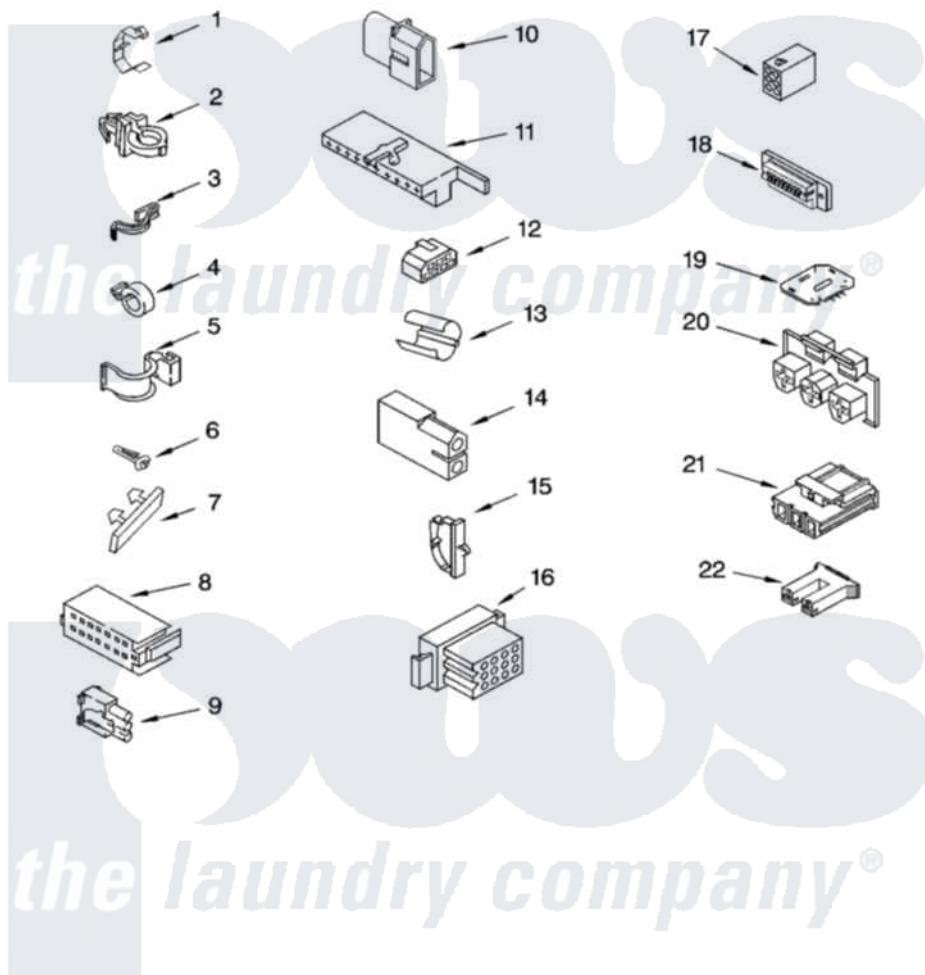

# Whirlpool KAWS850LT2 10 - WIRING HARNESS PARTS, OPTIONAL PARTS (NOT INCLUDED)

## WIRING HARNESS PARTS For Models: KAWS850LQ2, KAWS850LT2, KAWS850LE2 (Designer White) (Biscuit) (Ebony)

WH21

8181019

13

Whirlpool [Residential Whirlpool KAWS850LT2 Washer Parts](#) Parts Diagram 10 - WIRING HARNESS PARTS, OPTIONAL PARTS (NOT INCLUDED).  
Click on the part number to view part

Item	Original Part Number	Replaced By	Status	Part Description
1	<a href="#">3349557</a>			Retainer, Harness
2	388498		Not Available	Clip, Harness
3	3347812	<a href="#">8528351</a>		Clip
4	3352501	<a href="#">8559320</a>		Restraint, Hose
5	<a href="#">90016</a>			Clip, Pressure Switch Hose
6	3390496	<a href="#">8281256</a>		Clip, Harness
7	<a href="#">389379</a>			Retainer, Side To Feature Panel
8	<a href="#">3948614</a>			Disconnect Block
"	<a href="#">352089</a>			Timer, Block Disconnect
9	<a href="#">62889</a>			Receptacle, Terminal
10	<a href="#">353424</a>			Plug, Terminal
11	<a href="#">62505</a>			Block, Disconnect
12	<a href="#">3347243</a>			Block, Disconnect
13	<a href="#">63523</a>			Harness, Protector