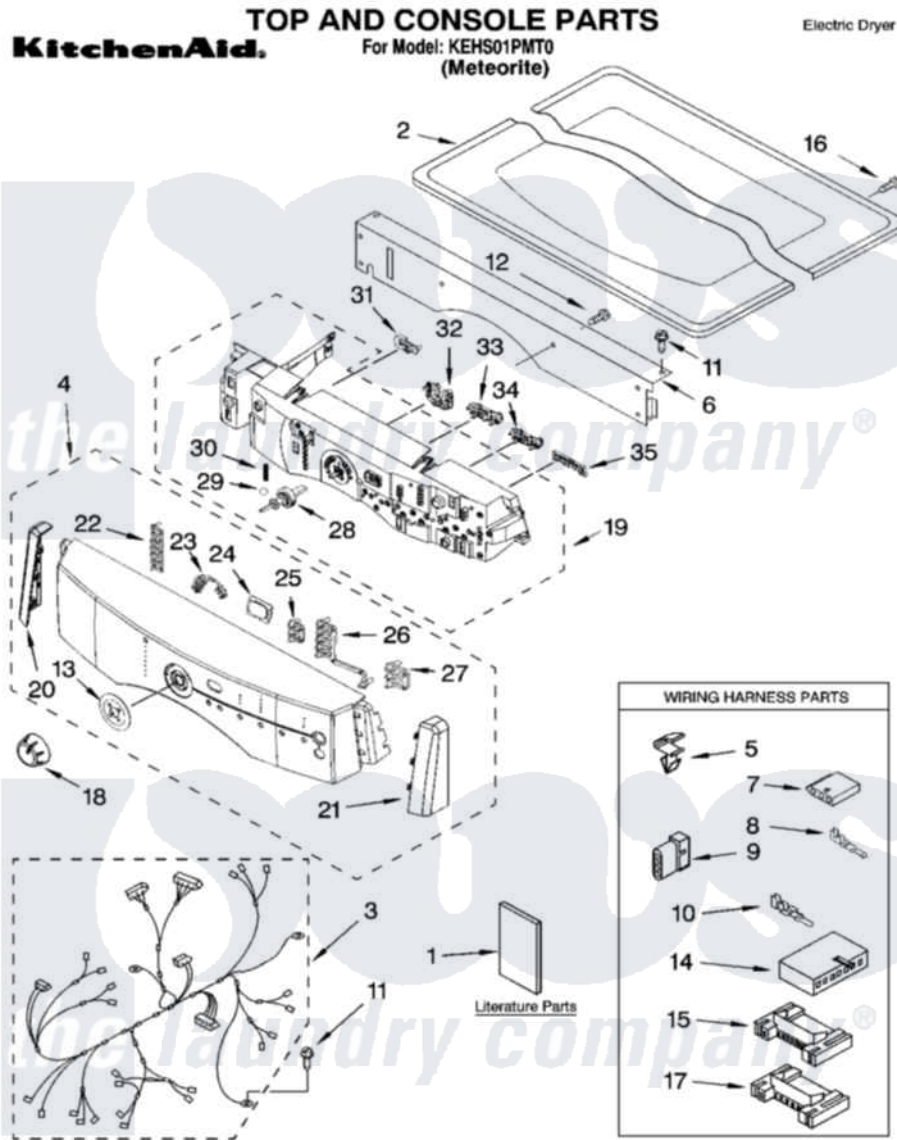

Whirlpool KEHS01PMT0 01 - TOP AND CONSOLE PARTS

11-03 Printed in U.S.A. (djc)

1

Part No. 8180158

Whirlpool Residential Whirlpool KEHS01PMT0 Dryer Parts Parts Diagram 01 - TOP AND CONSOLE PARTS
 Click on the part number to view part

Item	Original Part Number	Replaced By	Status	Part Description
1	LIT8557328		Not Available	Use & Care Guide
"	LIT8533579		Not Available	Tech Sheet
2	8539266	8546089		Top
3	8529983	8576530		Harness, Main
4	8542706	8546090		Panel-Control
5	3394427			Clip-Harness
6	8519271			Bracket, Console
7	353424			Plug, Terminal
8	94614			Terminal
9	3936144			Do-It-Yourself Repair Manuals
10	94613	596797		Terminal
11	3390647	488729		Screw
12	488886	488787		Screw
13	8542690			Bezel, Cycle
14	3936150			Connector, 7-Circuit
15	3395683			Receptacle, Multi-Terminal

16	8281225	Screw, 8-18 X 1/2
17	2203186	Connector, 5-Circuit
18	8542701	Knob, Assembly
19	8558455	User Interface
20	8542714	Endcap
21	8542713	Endcap
22	8542682	Light Indicator
23	8542683	Light Indicator
24	8542691	Lens, Display
25	8542684	Light Indicator
26	8542685	Light Indicator
27	8542686	Light Indicator
28	8542717	Shaft, Cycle Selector
29	8542716	Bearing, Knob
30	8542715	Spring, Knob
31	8542711	Pushbutton,
32	8542708	Pushbutton,
33	8542709	Pushbutton,
34	8542710	Pushbutton,
35	8558454	Pushbutton,)