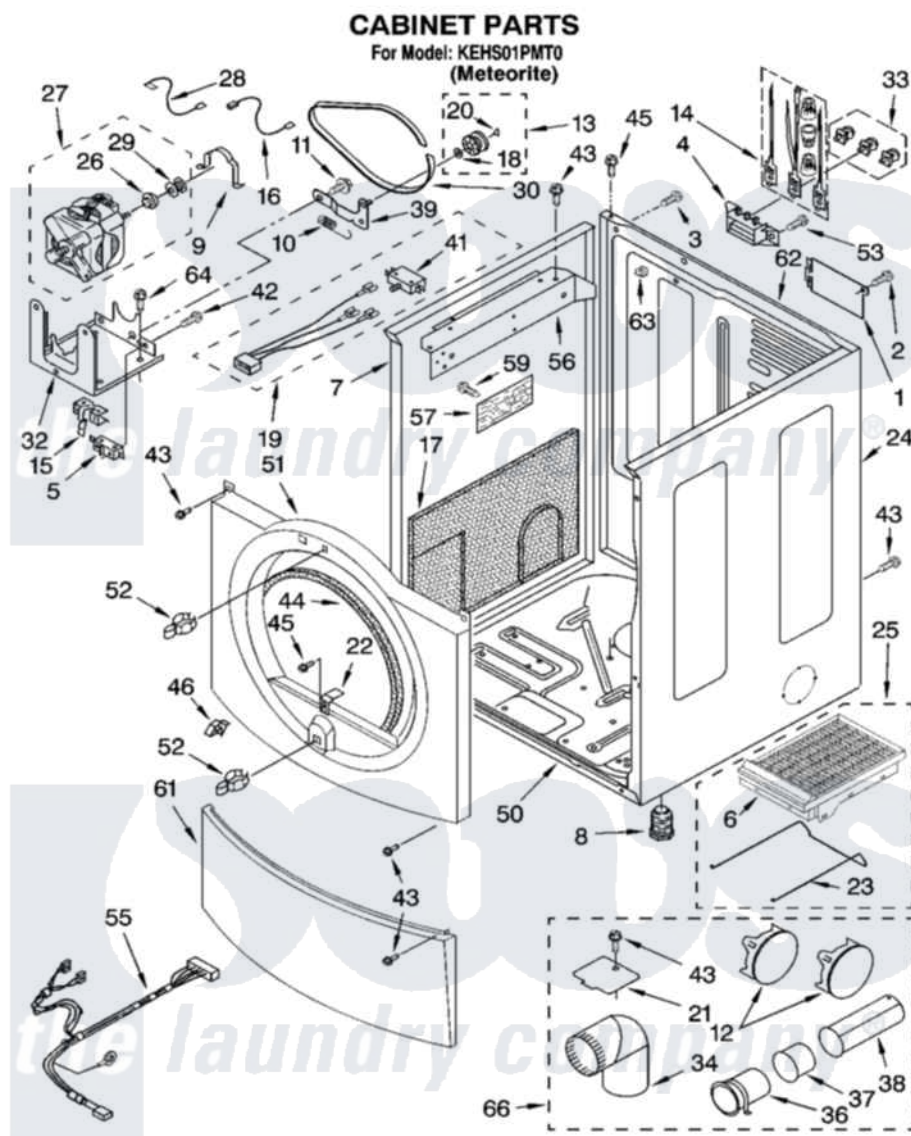

Whirlpool KEHS01PMT0 02 - CABINET PARTS

8180158

3

Whirlpool [Residential Whirlpool KEHS01PMT0 Dryer Parts](#) Parts Diagram 02 - CABINET PARTS

[Click on the part number to view part](#)

Item	Original Part Number	Replaced By	Status	Part Description
1	8317342	W10119283		Cover, Terminal Block
2	3390814	90767		Screw, 8A X 3/8 HeX Washer Head Tapping
3	697776	4331106		Screw, No.10-32 X 7/16
4	3397659			Block, Terminal
5	3394881	279782		Switch-Lid
6	8521959	W10121663		Dryer Rack
7	8542719	8546087		Panel
8	3392100	49621		Feet-Leveling
"	279810			Foot-Optional
9	660658			Clamp, Motor Mounting 343481 685441
10	3387374			Spring, Idler
11	3389420			Retainer-Idler 1/4-20 X 1/16
12	8557570			Plug, Multivent
13	3388672	279640		Pulley-ldr
14	279218			Terminal Tinned And Brass