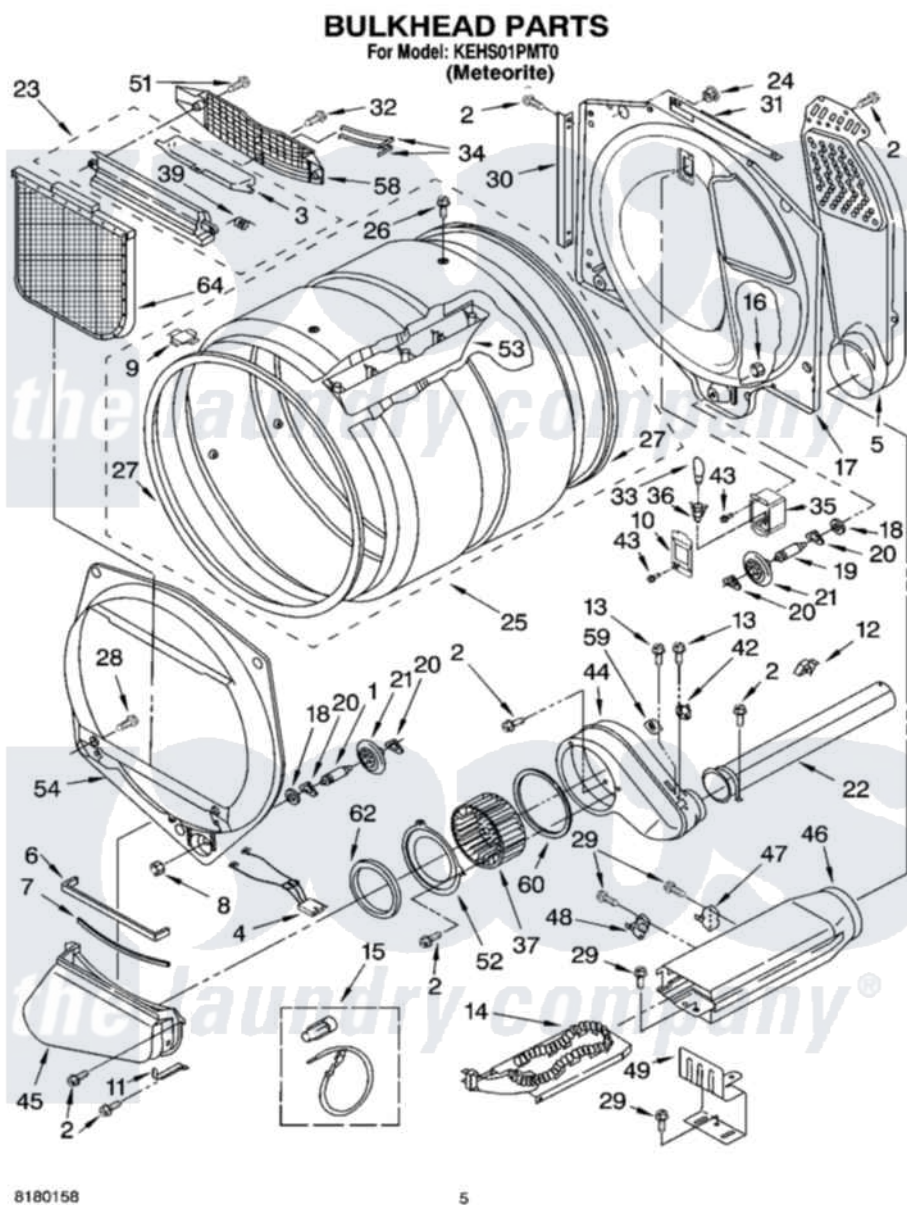

# Whirlpool KEHS01PMT0 03 - BULKHEAD PARTS AND OPTIONAL PARTS (NOT INCLUDED)

Whirlpool Residential Whirlpool KEHS01PMT0 Dryer Parts Parts Diagram 03 - BULKHEAD PARTS AND OPTIONAL PARTS (NOT INCLUDED)  
Click on the part number to view part

Item	Original Part Number	Replaced By	Status	Part Description
1	3399508	<a href="#">W10359271</a>		Shaft, Drum Roller Threads
2	3390647	<a href="#">488729</a>		Screw
3	3394984	<a href="#">8563758</a>		Door, Lint Screen
4	<a href="#">3406653</a>			Harness, Sensor
5	697354	<a href="#">3387911</a>		Duct-Air
6	<a href="#">697813</a>			Seal, Outlet Housing
7	697814	<a href="#">697813</a>		Seal, Outlet Housing
8	<a href="#">3359452</a>			Nut, Lock
9	<a href="#">8066086</a>			Plug, Drum Hole
10	3402841	<a href="#">8532165</a>		Lens, Drum Light
11	8529005		Not Available	Bracket, Lint Duct
12	<a href="#">3388229</a>			Retainer, Toe Panel
13	3390646	<a href="#">W10139210</a>		Screw, 8-18 X 5/16
14	<a href="#">3387747</a>			Element, Heater
15	<a href="#">279457</a>			Wire Kit, Terminal