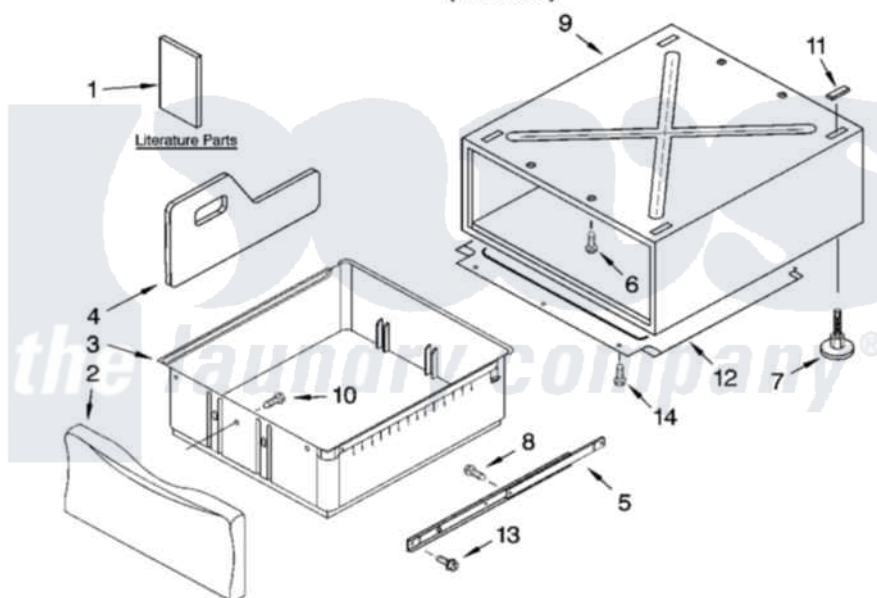

# Whirlpool KEHS01PMT0 05 - PEDESTAL PARTS (NOT INCLUDED)

## PEDESTAL PARTS (NOT INCLUDED)

For Model: KEHS01PMT0  
(Meteorite)

8

6180158

Whirlpool [Residential Whirlpool KEHS01PMT0 Dryer Parts](#) Parts Diagram 05 - PEDESTAL PARTS (NOT INCLUDED)

[Click on the part number to view part](#)

10	<a href="#">3400842</a>	Screw, 8-18 X 1/2
11	<a href="#">8537863</a>	Pad
12	<a href="#">8537853</a>	Pan, Bottom
13	<a href="#">9740848</a>	Screw, Mixing Valve Mounting
14	<a href="#">90767</a>	Screw, 8A X 3/8 HeX Washer Head Tapping