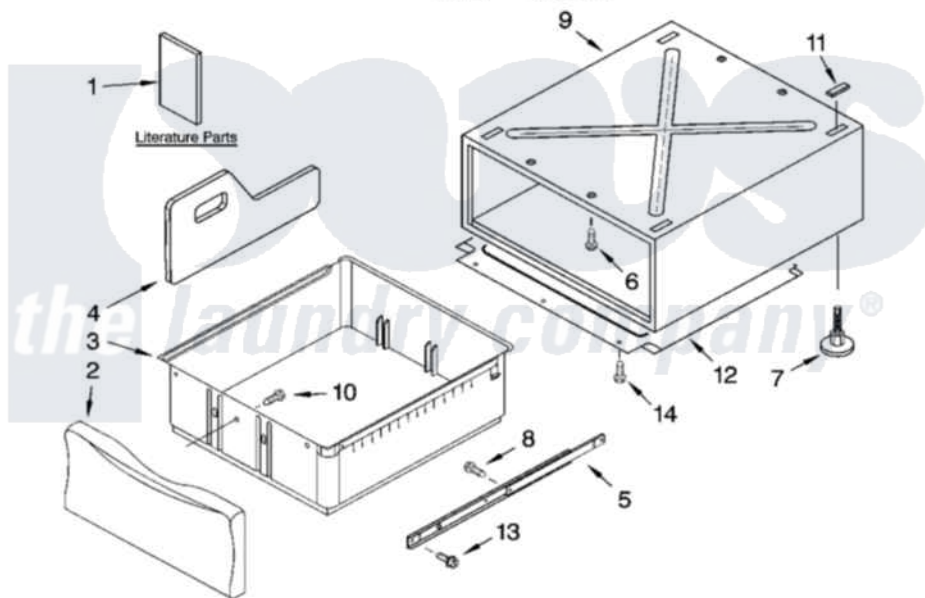

**Whirlpool KEHS01PMT1 05 - PEDESTAL PARTS (NOT INCLUDED),  
OPTIONAL PARTS (NOT INCLUDED)**

**PEDESTAL PARTS (NOT INCLUDED)**

For Models: KEHS01PWH1, KEHS01PMT1  
(White) (Meteorite)

Whirlpool [Residential Whirlpool KEHS01PMT1 Dryer Parts](#) Parts Diagram 05 - PEDESTAL PARTS (NOT INCLUDED),  
OPTIONAL PARTS (NOT INCLUDED).  
Click on the part number to view part

Item	Original Part Number	Replaced By	Status	Part Description
1	LIT8537141		Not Available	Literature Parts (Installation Instructions)
"	LIT8537342		Not Available	Literature Parts (Parts List)
2	8537870	<a href="#">8538014</a>		Drawer Front Assembly
"	8537871	<a href="#">8538015</a>		Drawer Front Assembly
"	8537872	<a href="#">8538016</a>		Drawer Front Assembly
"	8537908	<a href="#">8538017</a>		Drawer Front Assembly
"	8537931	<a href="#">8538018</a>		Drawer Front Assembly
3	<a href="#">8537883</a>			Drawer Bin
"	<a href="#">8537934</a>			Drawer Bin
4	8537875	<a href="#">280123</a>		Divider
"	8537935	<a href="#">285974</a>		Divider
5	8537850	<a href="#">8578394</a>		Slide Assembly
6	<a href="#">3400111</a>			Screw, 12-14 X 5/8
7	8537852	<a href="#">8563585</a>		Leveling Foot And Nut