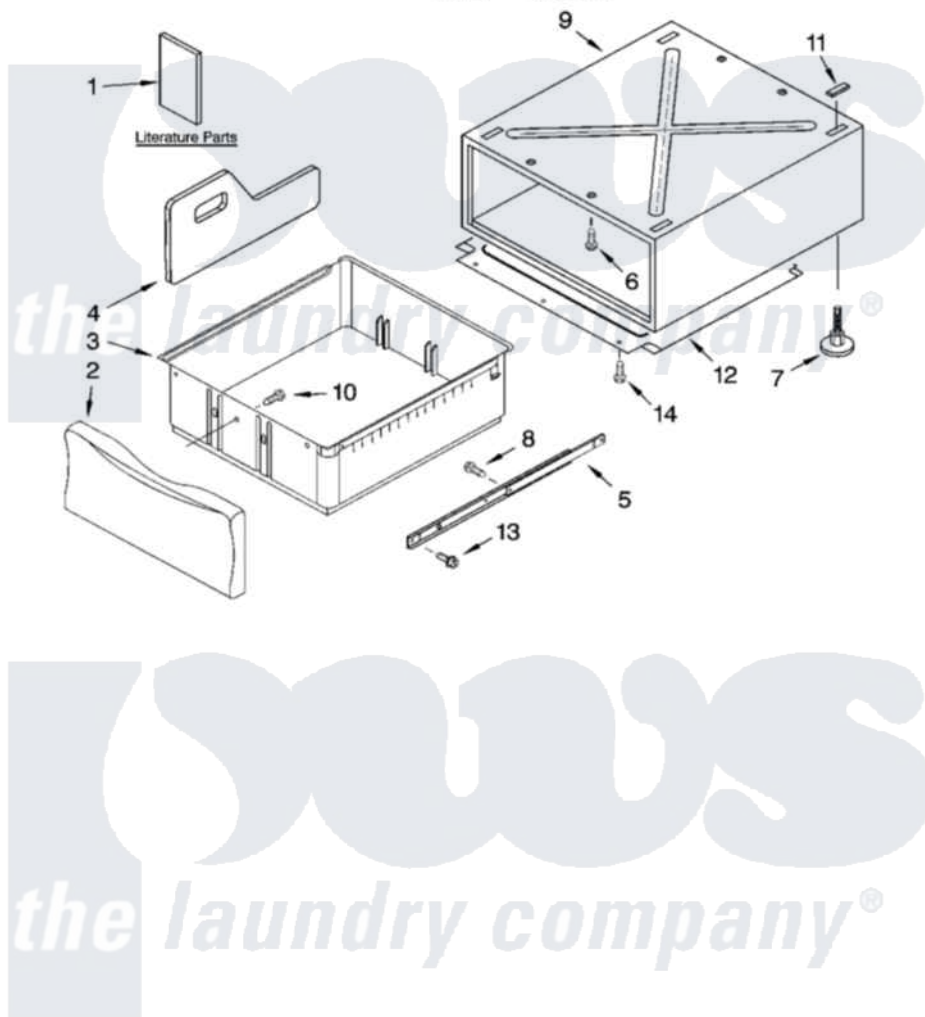

**Whirlpool KEHS01PWH1 05 - PEDESTAL PARTS (NOT INCLUDED),  
OPTIONAL PARTS (NOT INCLUDED)**

**PEDESTAL PARTS (NOT INCLUDED)**

For Models: KEHS01PWH1, KEHS01PMT1  
(White) (Meteorite)

Whirlpool Residential Whirlpool KEHS01PWH1 Dryer Parts Parts Diagram 05 - PEDESTAL PARTS (NOT INCLUDED),  
OPTIONAL PARTS (NOT INCLUDED).  
Click on the part number to view part

Item	Original Part Number	Replaced By	Status	Part Description
1	LIT8537141		Not Available	Literature Parts (Installation Instructions)
"	LIT8537342		Not Available	Literature Parts (Parts List)
2	8537870	<a href="#">8538014</a>		Drawer Front Assembly
"	8537871	<a href="#">8538015</a>		Drawer Front Assembly
"	8537872	<a href="#">8538016</a>		Drawer Front Assembly
"	8537908	<a href="#">8538017</a>		Drawer Front Assembly
"	8537931	<a href="#">8538018</a>		Drawer Front Assembly
3	<a href="#">8537883</a>			Drawer Bin
"	<a href="#">8537934</a>			Drawer Bin
4	8537875	<a href="#">280123</a>		Divider
"	8537935	<a href="#">285974</a>		Divider
5	8537850	<a href="#">8578394</a>		Slide Assembly
6	<a href="#">3400111</a>			Screw, 12-14 X 5/8
7	8537852	<a href="#">8563585</a>		Leveling Foot And Nut