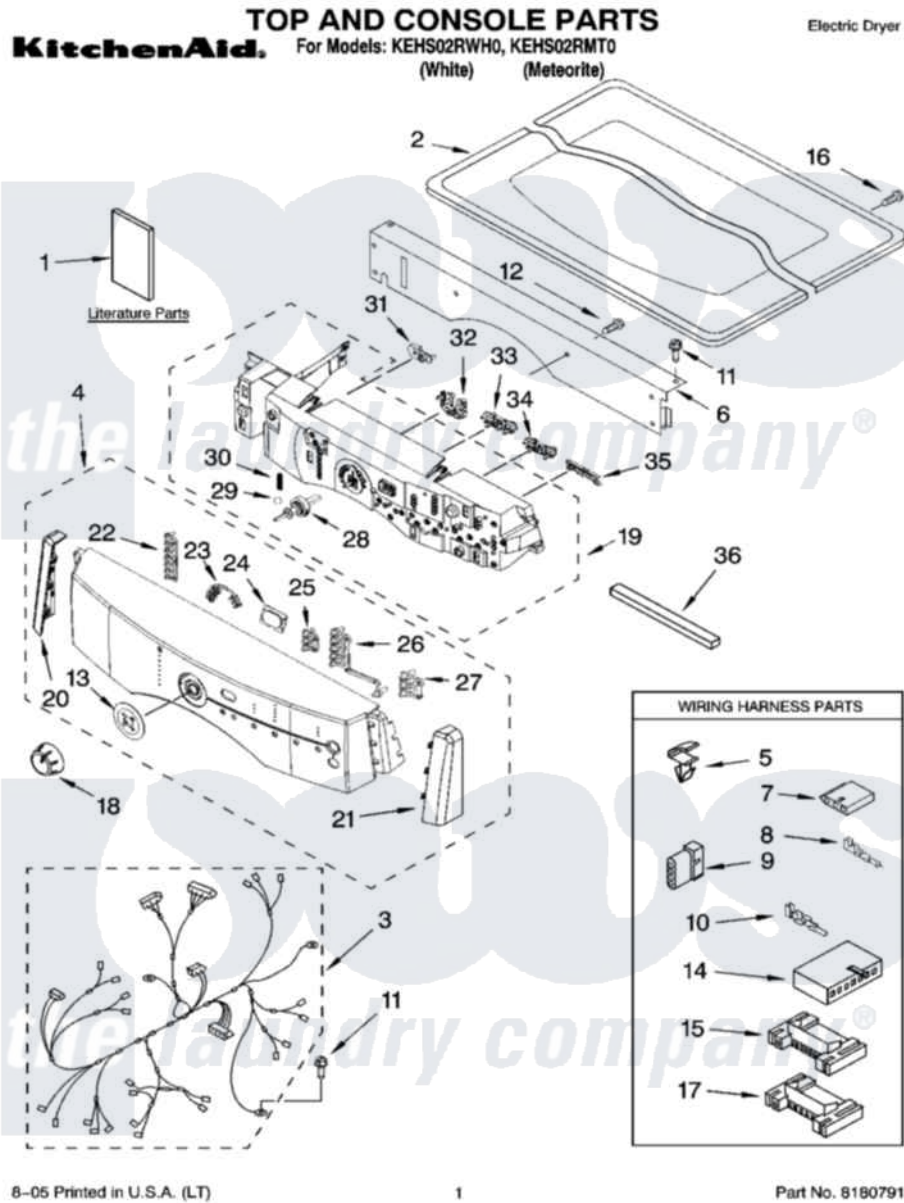

Whirlpool KEHS02RMT0 01 - TOP AND CONSOLE PARTS

Whirlpool Residential Whirlpool KEHS02RMT0 Dryer Parts Parts Diagram 01 - TOP AND CONSOLE PARTS
 Click on the part number to view part

Item	Original Part Number	Replaced By	Status	Part Description
1	8577195		Not Available	Use & Care Guide
"	8563816		Not Available	Tech Sheet
"	8557330		Not Available	GUIDE, QUICK START
2	8519251	W10117263		Top
"	8539266	8546089		Top
3	8529983	8576530		Harness, Main
4	8562599		Not Available	Panel, Console (Includes Bezel, Light Indicators & Endcaps) (White)
"	8542706	8546090		Panel-Control
5	3394427			Clip-Harness
6	8519271			Bracket, Console
7	353424			Plug, Terminal
8	94614			Terminal
9	3936144			Do-It-Yourself Repair Manuals
10	94613	596797		Terminal
11	3390647	488729		Screw

12	488886	488787	Screw
13	8542690		Bezel, Cycle
14	3936150		Connector, 7-Circuit
15	3395683		Receptacle, Multi-Terminal
16	8281225		Screw, 8-18 X 1/2
17	2203186		Connector, 5-Circuit
18	8542701		Knob, Assembly
19	8558455		User Interface
20	8562598		Endcap
"	8542714		Endcap
21	8562597		Endcap
"	8542713		Endcap
22	8542682		Light Indicator
23	8542683		Light Indicator
24	8542691		Lens, Display
25	8542684		Light Indicator
26	8542685		Light Indicator
27	8542686		Light Indicator
28	8542717		Shaft, Cycle Selector
29	8542716		Bearing, Knob
30	8542715		Spring, Knob
31	8562606		Pushbutton,)
"	8542711		Pushbutton,
32	8562603		Pushbutton,
"	8542708		Pushbutton,
33	8562604		Pushbutton,
"	8542709		Pushbutton,
34	8562605		Pushbutton,
"	8542710		Pushbutton,
35	8558454		Pushbutton,)
36	8066181		Gasket, Console