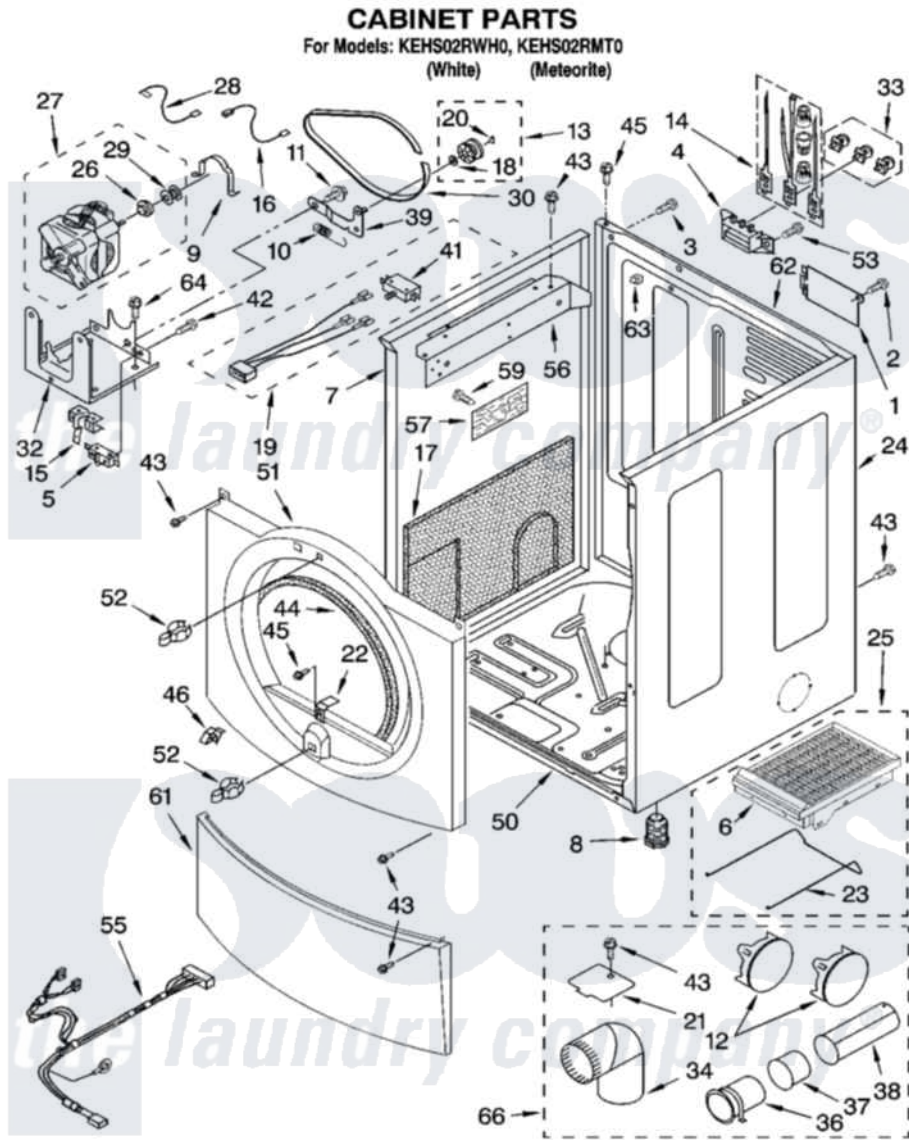

Whirlpool KEHS02RMT0 02 - CABINET PARTS

8180791

3

Whirlpool Residential Whirlpool KEHS02RMT0 Dryer Parts Parts Diagram 02 - CABINET PARTS
Click on the part number to view part

Item	Original Part Number	Replaced By	Status	Part Description
1	8317342	W10119283		Cover, Terminal Block
2	3390814	90767		Screw, 8A X 3/8 HeX Washer Head Tapping
3	697776	4331106		Screw, No.10-32 X 7/16
4	3397659			Block, Terminal
5	3394881	279782		Switch-Lid
6	8521959	W10121663		Dryer Rack
7	8519209	W10131287		Panel
"	8542719	8546087		Panel
8	3392100	49621		Feet-Leveling
"	279810			Foot-Optional
9	660658			Clamp, Motor Mounting 343481 685441
10	3387374			Spring, Idler
11	3389420			Retainer-Idler 1/4-20 X 1/16
12	697750	W10470674		Dryer Exhaust Kit
"	8557570			Plug, Multivent