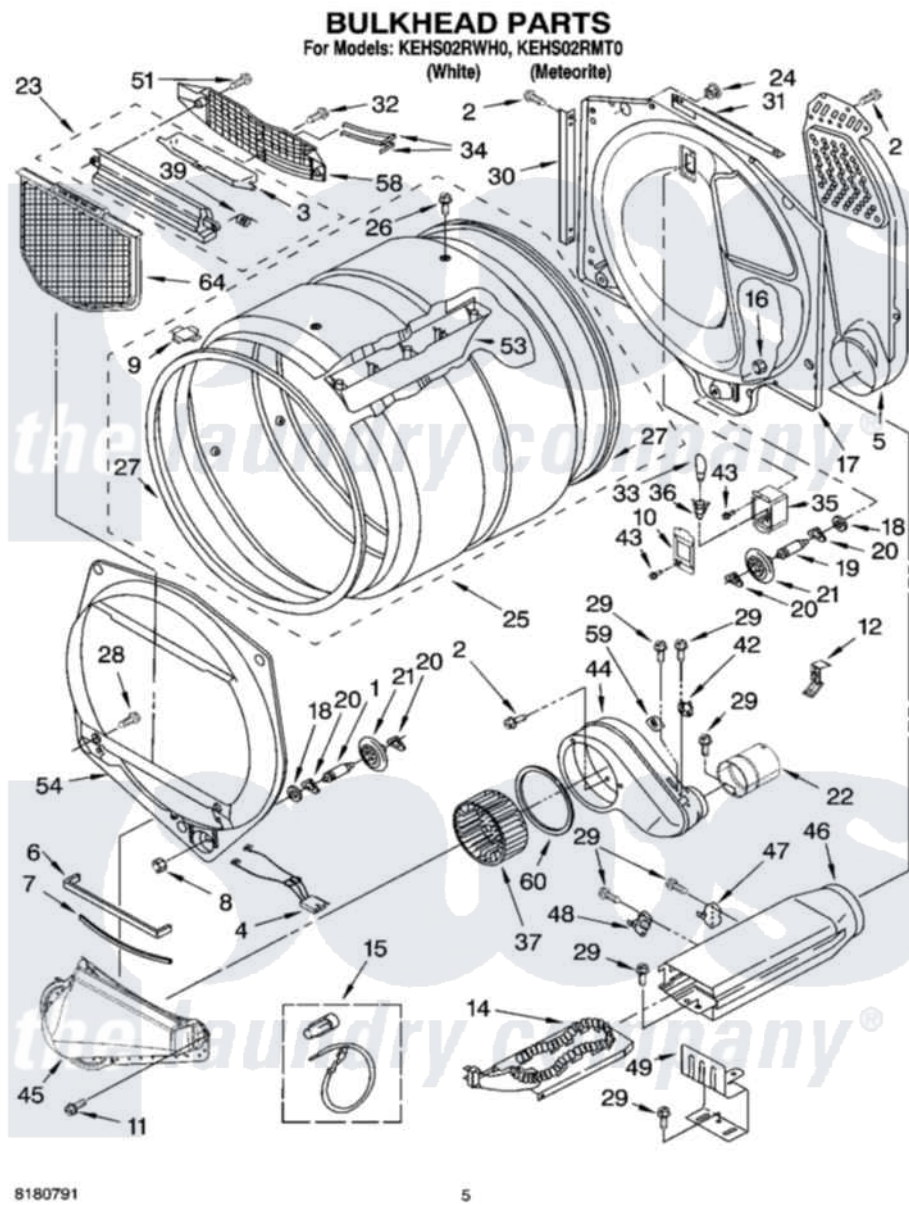

Whirlpool KEHS02RMT0 03 - BULKHEAD PARTS

Whirlpool [Residential Whirlpool KEHS02RMT0 Dryer Parts](#) Parts Diagram 03 - BULKHEAD PARTS
Click on the part number to view part

Item	Original Part Number	Replaced By	Status	Part Description
1	8575324	W10359271		Shaft, Drum Roller Threads
2	3390647	488729		Screw
3	3394984	8563758		Door, Lint Screen
4	3406653			Harness, Sensor
5	697354	3387911		Duct-Air
6	697813			Seal, Outlet Housing
7	697814	697813		Seal, Outlet Housing
8	3934666	W10080210		Nut, 3/8 X 16
9	8066086			Plug, Drum Hole
10	3402841	8532165		Lens, Drum Light
11	489463			Screw, 8-18 X 1/16
12	8572105			Retainer, Toe Panel
14	3387747			Element, Heater
15	279457			Wire Kit, Terminal
16	W10001120	W10080190		Nut, 3/8-16
17	8520836			Bulkhead, Rear

18	3387459	W10080960	Washer, Support
19	8575325	W10359272	Shaft, Roller Drum Threads
20	690997		Washer, Thrust
21	8536973	W10314173	Support
22	8318486	279936	Kit-Exhst
23	3394985	8563755	Housing, Outlet Assembly
24	8529007		Plug, Rear Bulkhead
25	697282	W10113138	Complete Drum Assembly
26	97787	W10109200	Screw, Baffle Mounting
27	697694	280114	Seal
28	695240	488729	Screw
29	90767		Screw, 8A X 3/8 HeX Washer Head Tapping
30	8519221	W10118335	Channel Bracket, Rear Bulkhead
31	8519275	W10118337	Bracket-Bulkhead Upper Mounting
32	3357011	308685	Side Trim)
33	3406124	22002263	Lamp
34	3387223		Electrode, Sensor
35	3977373		Bracket, Drum Light
36	3403634	W10136369	Socket, Drum Light Assembly
37	697772		Wheel, Blower
39	3394986		Spring, Lint Screen Door
42	3976615	8577274	Thermostat 295F
43	487909	488729	Screw
44	8544362	W10119255	Housing, Blower
45	8066168	W10128606	Duct-Lint
46	3392537		Box, Heater
47	8318314	279973	Kit, Thermal Cut-Off
48	3391914		Thermostat 295 F
49	8066099		Bracket, Heater Box
51	3387230		Screw, 10-16 X 13/16
53	697693	W10113136	Baffle, Drum
54	8519245	W10136455	Bulkhead
58	8299979		Grill, Outlet Screen Door
59	3392519		Thermal Limiter
60	697770		Seal, Cover Plate Blower Housing
64	8066170	W10120998	Screen