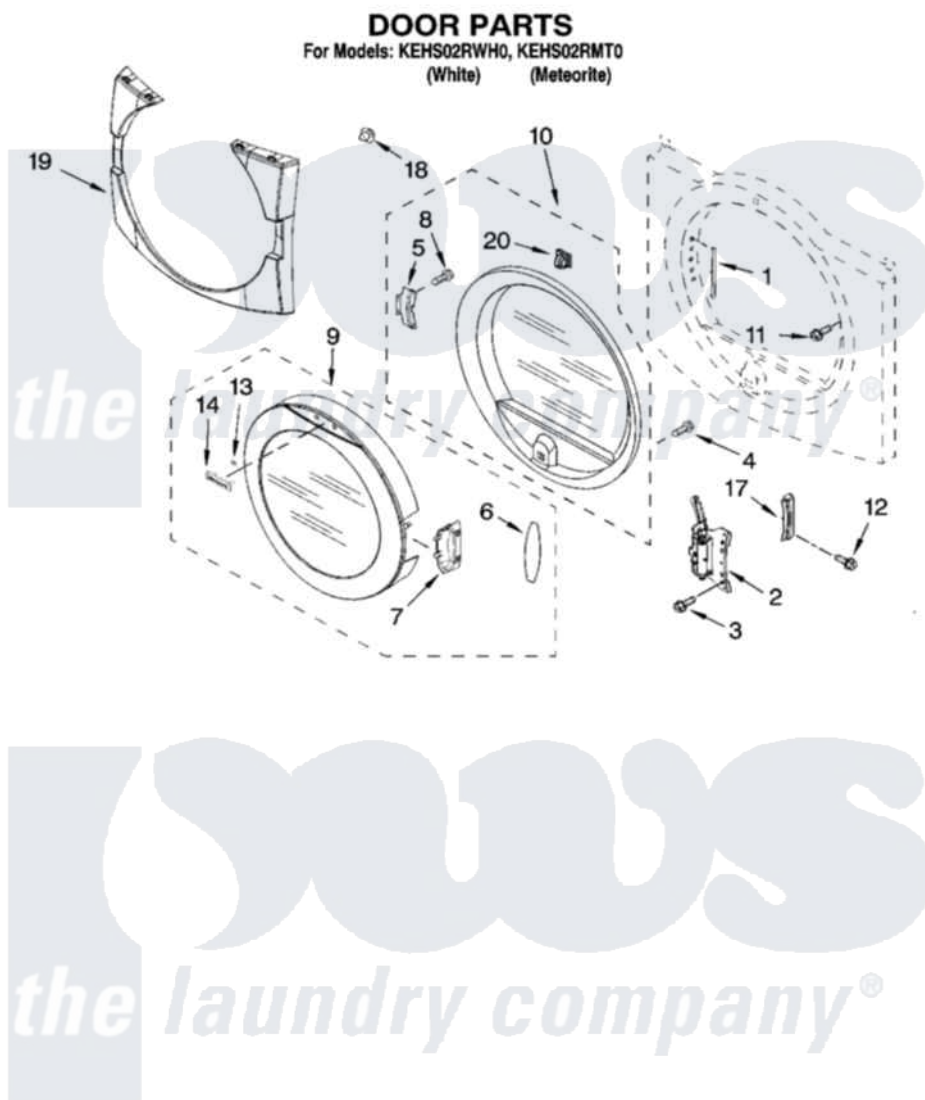

Whirlpool KEHS02RMT0 04 - DOOR PARTS, OPTIONAL PARTS (NOT INCLUDED)

8180791

7

Whirlpool [Residential Whirlpool KEHS02RMT0 Dryer Parts](#) Parts Diagram 04 - DOOR PARTS, OPTIONAL PARTS (NOT INCLUDED)

[Click on the part number to view part](#)

Item	Original Part Number	Replaced By	Status	Part Description
1	8563855			Label, Hinge Hole
2	8559709	280200		Hinge
3	342043	486146		Screw
4	9742177			Screw, 8-18 X .625
5	8529539			Bracket, Handle
6	8541011		Not Available	Pad, Door Handle
7	8557268			Handle, Door
8	3393008	308685		Side Trim)
9	8542697			Door And Window Assembly
10	8557501			Inner Door Assembly
11	355515			Screw, 8-18 X 11/16
12	3400859			Screw, Grounding
13	8558182	2004333		Nut
14	9707516			Medallion
17	8566486			Cover-Hinge, Rotating