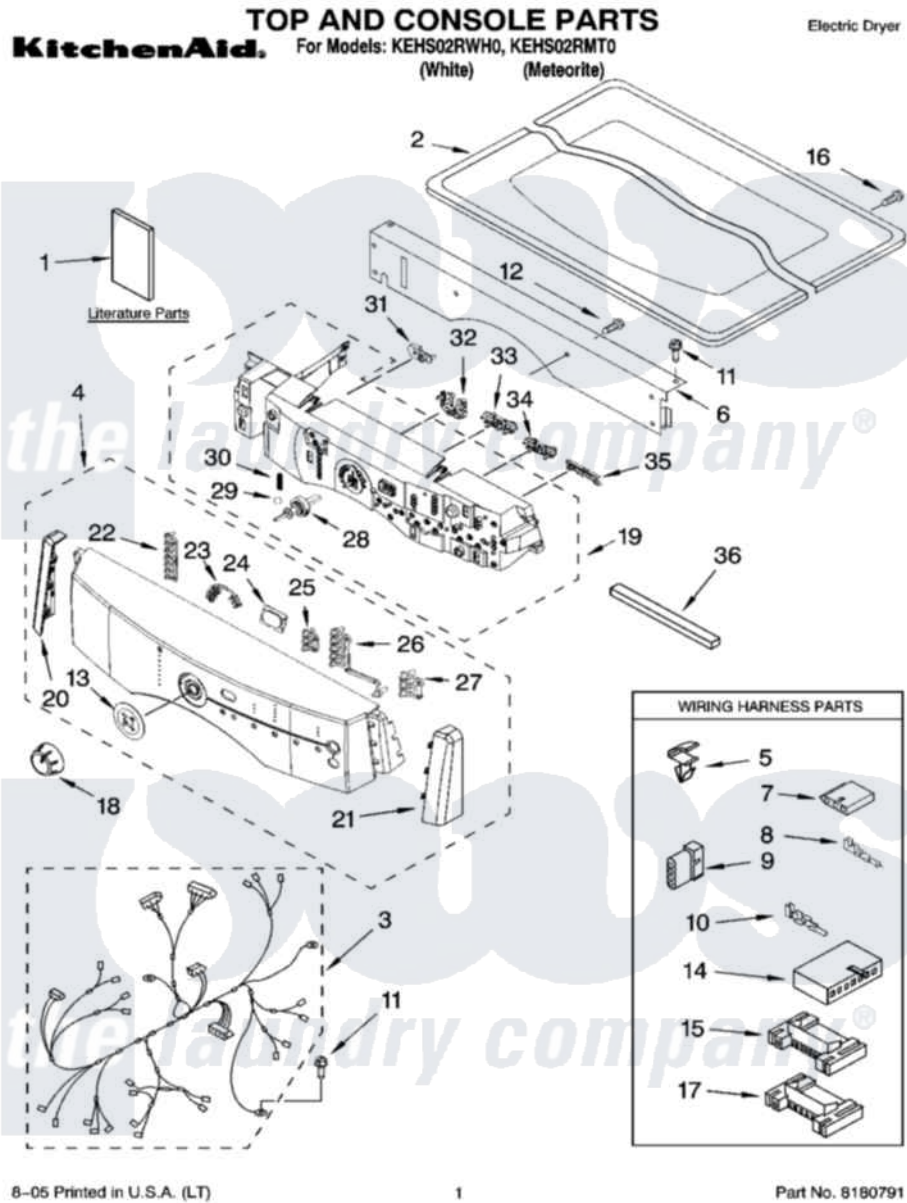

Whirlpool KEHS02RWH0 01 - TOP AND CONSOLE PARTS

Whirlpool Residential Whirlpool KEHS02RWH0 Dryer Parts Parts Diagram 01 - TOP AND CONSOLE PARTS
Click on the part number to view part

Item	Original Part Number	Replaced By	Status	Part Description
1	8577195		Not Available	Use & Care Guide
"	8563816		Not Available	Tech Sheet
"	8557330		Not Available	GUIDE, QUICK START
2	8519251	W10117263		Top
"	8539266	8546089		Top
3	8529983	8576530		Harness, Main
4	8562599		Not Available	Panel, Console (Includes Bezel, Light Indicators & Endcaps) (White)
"	8542706	8546090		Panel-Control
5	3394427			Clip-Harness
6	8519271			Bracket, Console
7	353424			Plug, Terminal
8	94614			Terminal
9	3936144			Do-It-Yourself Repair Manuals
10	94613	596797		Terminal
11	3390647	488729		Screw

12	488886	488787	Screw
13	8542690		Bezel, Cycle
14	3936150		Connector, 7-Circuit
15	3395683		Receptacle, Multi-Terminal
16	8281225		Screw, 8-18 X 1/2
17	2203186		Connector, 5-Circuit
18	8542701		Knob, Assembly
19	8558455		User Interface
20	8562598		Endcap
"	8542714		Endcap
21	8562597		Endcap
"	8542713		Endcap
22	8542682		Light Indicator
23	8542683		Light Indicator
24	8542691		Lens, Display
25	8542684		Light Indicator
26	8542685		Light Indicator
27	8542686		Light Indicator
28	8542717		Shaft, Cycle Selector
29	8542716		Bearing, Knob
30	8542715		Spring, Knob
31	8562606		Pushbutton,)
"	8542711		Pushbutton,
32	8562603		Pushbutton,
"	8542708		Pushbutton,
33	8562604		Pushbutton,
"	8542709		Pushbutton,
34	8562605		Pushbutton,
"	8542710		Pushbutton,
35	8558454		Pushbutton,)
36	8066181		Gasket, Console