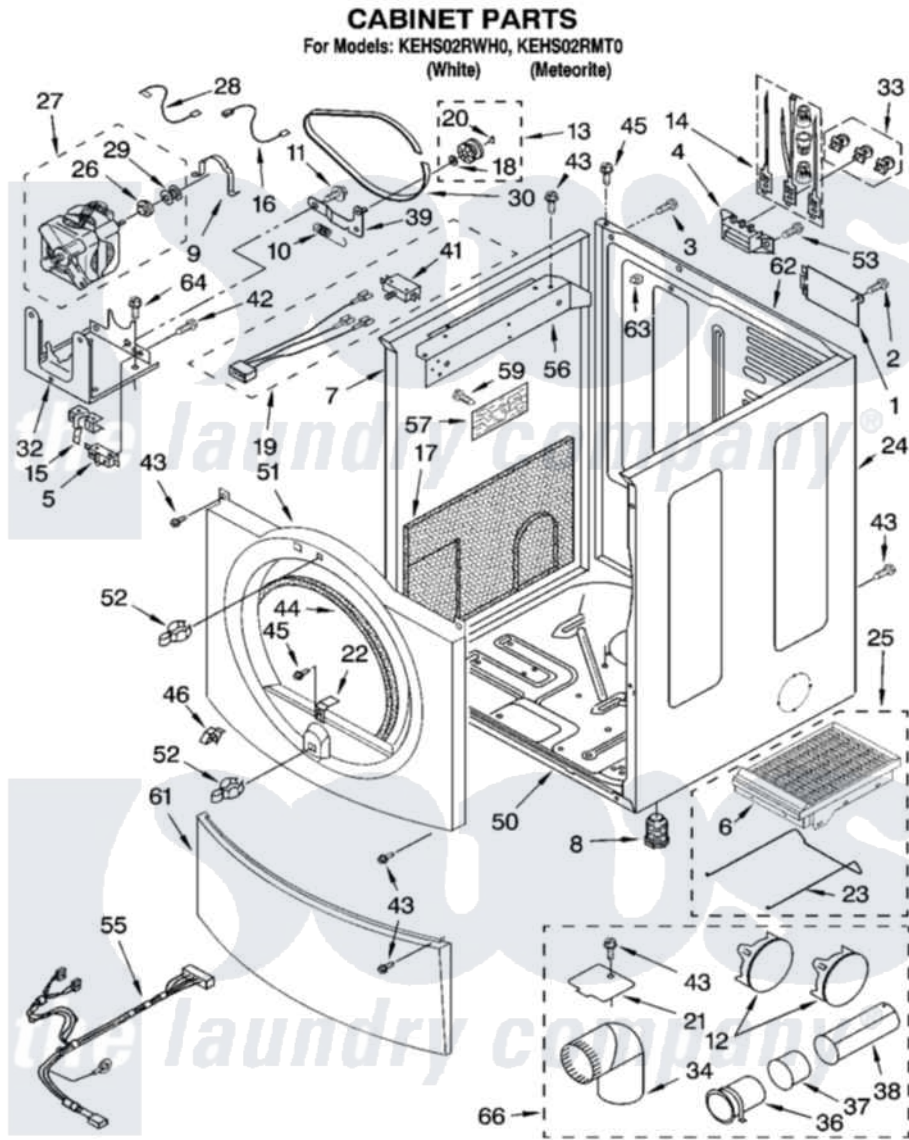

Whirlpool KEHS02RWH0 02 - CABINET PARTS

8180791

3

Whirlpool [Residential Whirlpool KEHS02RWH0 Dryer Parts](#) Parts Diagram 02 - CABINET PARTS
Click on the part number to view part

Item	Original Part Number	Replaced By	Status	Part Description
1	8317342	W10119283		Cover, Terminal Block
2	3390814	90767		Screw, 8A X 3/8 HeX Washer Head Tapping
3	697776	4331106		Screw, No.10-32 X 7/16
4	3397659			Block, Terminal
5	3394881	279782		Switch-Lid
6	8521959	W10121663		Dryer Rack
7	8519209	W10131287		Panel
"	8542719	8546087		Panel
8	3392100	49621		Feet-Leveling
"	279810			Foot-Optional
9	660658			Clamp, Motor Mounting 343481 685441
10	3387374			Spring, Idler
11	3389420			Retainer-Idler 1/4-20 X 1/16
12	697750	W10470674		Dryer Exhaust Kit
"	8557570			Plug, Multivent