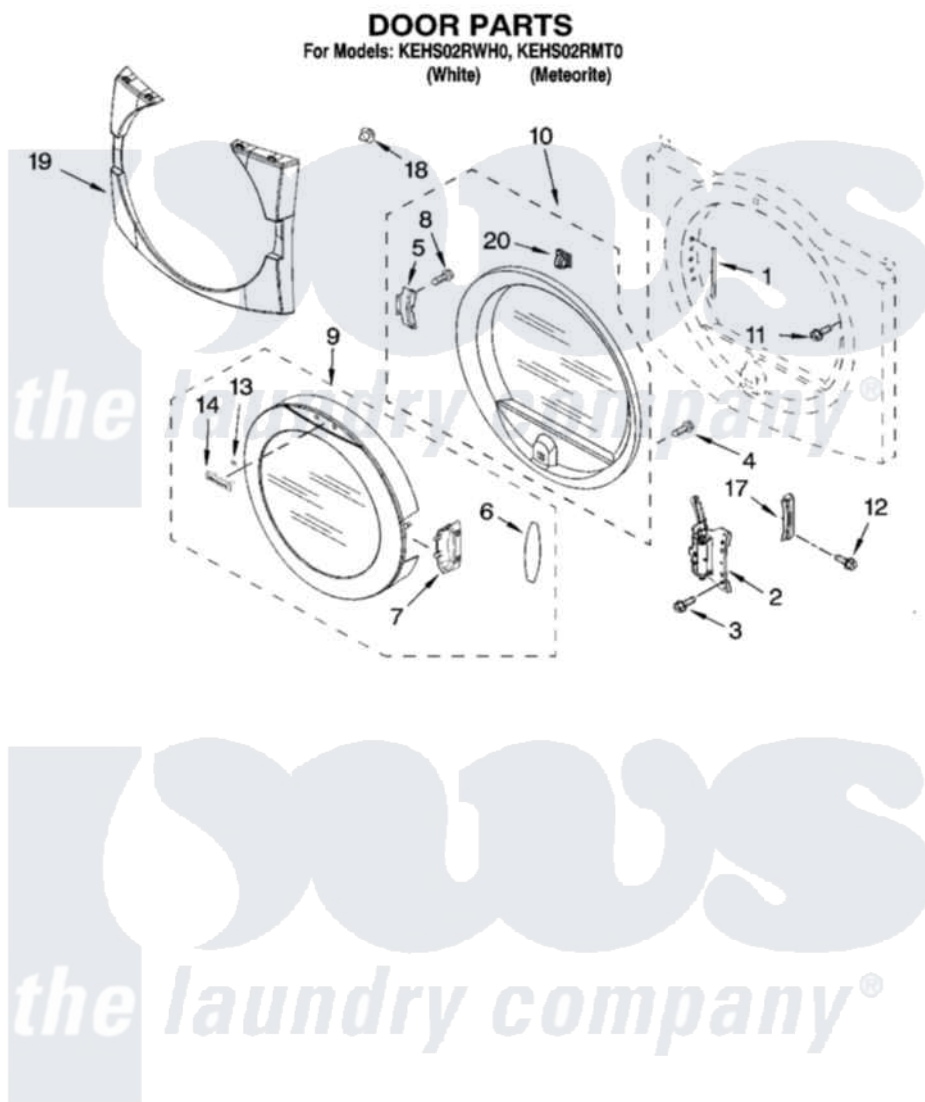

Whirlpool KEHS02RWH0 04 - DOOR PARTS, OPTIONAL PARTS (NOT INCLUDED)

8180791

7

Whirlpool [Residential Whirlpool KEHS02RWH0 Dryer Parts](#) Parts Diagram 04 - DOOR PARTS, OPTIONAL PARTS (NOT INCLUDED)

[Click on the part number to view part](#)

Item	Original Part Number	Replaced By	Status	Part Description
1	8563855			Label, Hinge Hole
2	8559709	280200		Hinge
3	342043	486146		Screw
4	9742177			Screw, 8-18 X .625
5	8529539			Bracket, Handle
6	8541011		Not Available	Pad, Door Handle
7	8557268			Handle, Door
8	3393008	308685		Side Trim)
9	8542697			Door And Window Assembly
10	8557501			Inner Door Assembly
11	355515			Screw, 8-18 X 11/16
12	3400859			Screw, Grounding
13	8558182	2004333		Nut
14	9707516			Medallion
17	8566486			Cover-Hinge, Rotating