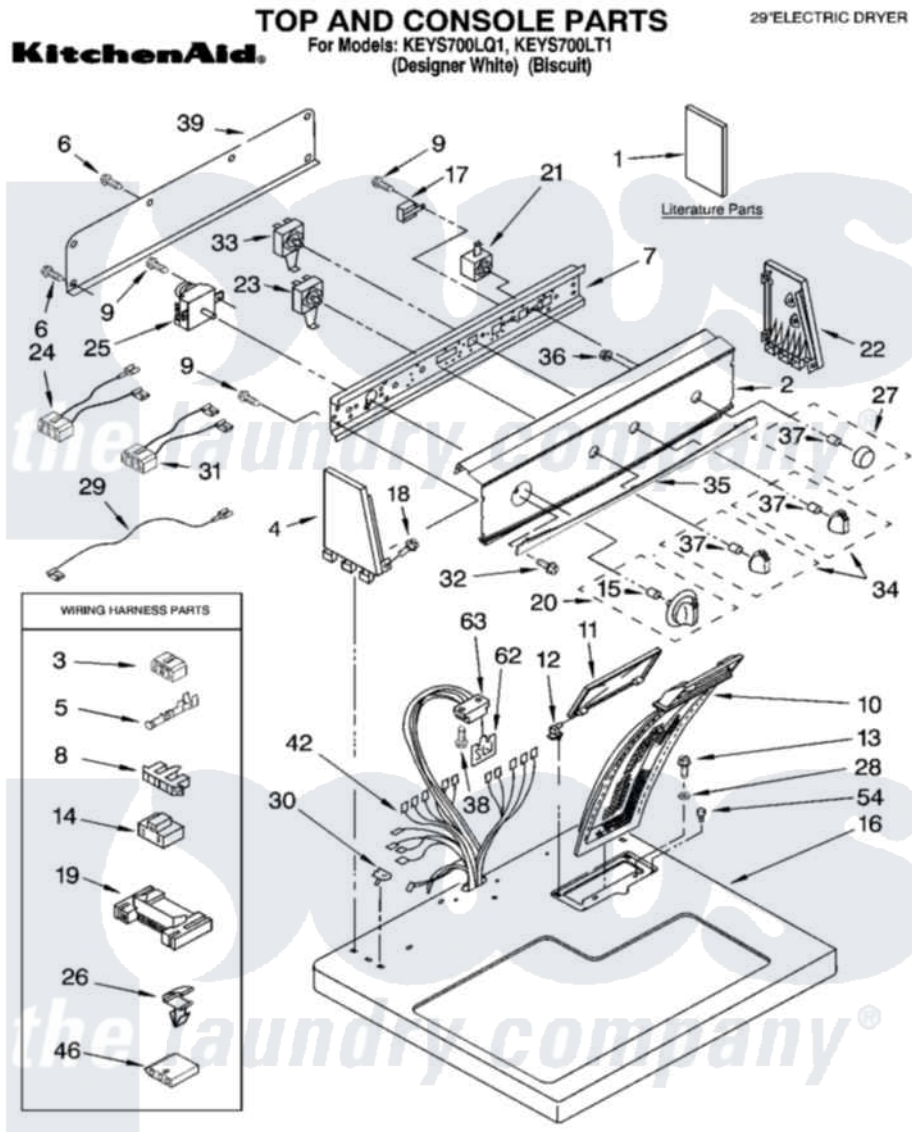

Whirlpool KEYS700LQ1 01 - TOP AND CONSOLE PARTS

2-04 Litho in U.S.A. (djc)

1

Part No. 8180215

Whirlpool [Residential Whirlpool KEYS700LQ1 Dryer Parts](#) Parts Diagram 01 - TOP AND CONSOLE PARTS
 Click on the part number to view part

Item	Original Part Number	Replaced By	Status	Part Description
1	LIT8535888		Not Available	Literature Parts (Instructions, Installation)
"	LIT8535890		Not Available	Literature Parts (Sheet, Cycle Feature)
"	LIT8535887			Literature Parts
"	LIT3406699		Not Available	Literature Parts (Wiring Diagram)
"	N/A		Not Available	Following May Be Purchased DO-IT-YOURSELF REPAIR MANUALS
"	677818		Not Available	Manual, Do-It- Yourself Repair (Dryer)
2	3977973	280011		Panel-Control
"	3977974	280012		Panel-Control
3	3347243			Block, Disconnect
4	8274353	285858		Endcap
"	8274355	285859		Endcap
5	94614			Terminal
6	693995			Screw, Hex Head