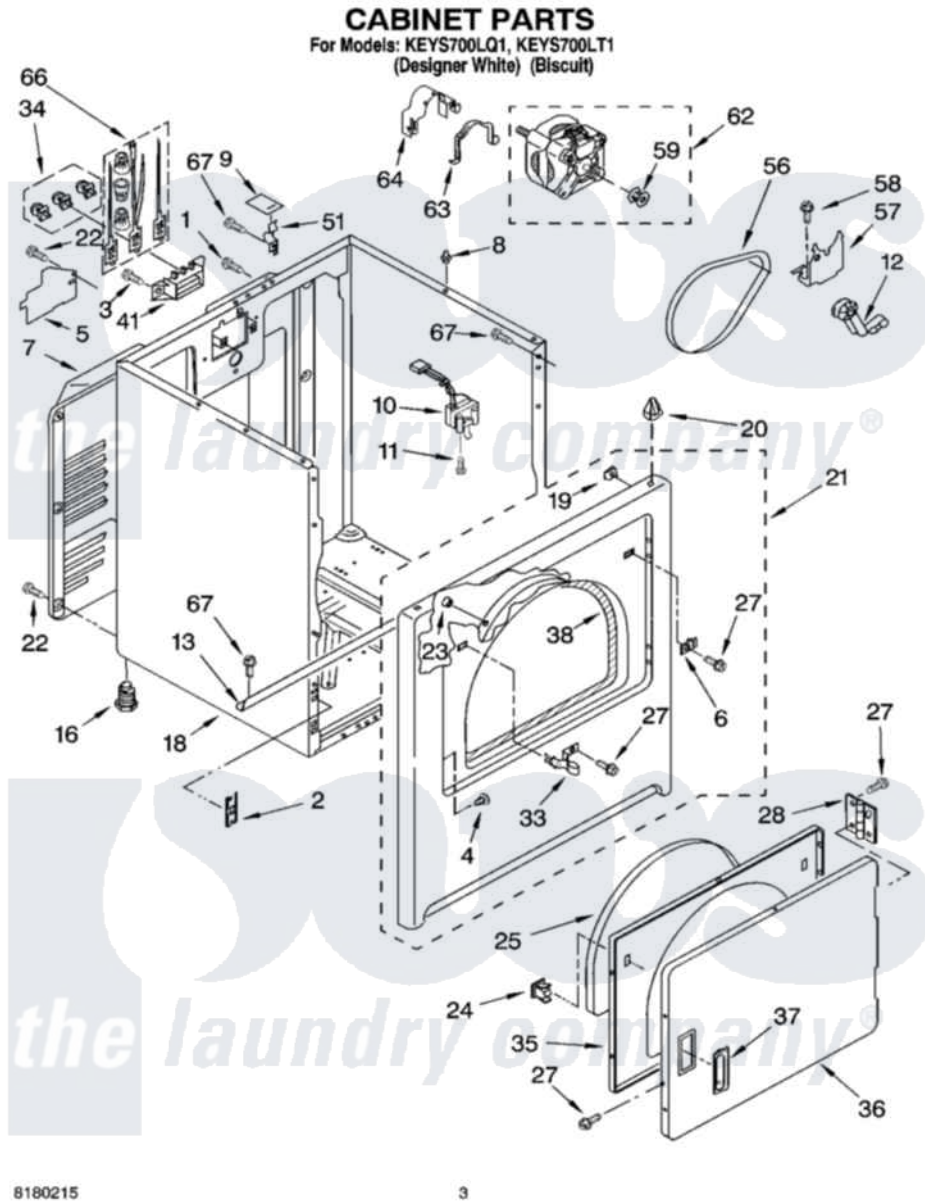

# Whirlpool KEYS700LQ1 02 - CABINET PARTS

Whirlpool [Residential Whirlpool KEYS700LQ1 Dryer Parts](#) Parts Diagram 02 - CABINET PARTS  
Click on the part number to view part

Item	Original Part Number	Replaced By	Status	Part Description
1	697776	<a href="#">4331106</a>		Screw, No.10-32 X 7/16
2	<a href="#">3394083</a>			Clip, Front Panel
3	3393008	<a href="#">308685</a>		Side Trim )
4	<a href="#">3404413</a>			Plug, Hinge Hole
"	<a href="#">3404415</a>			Plug, Hinge Hole
5	<a href="#">3396795</a>			Cover, Terminal Block
6	<a href="#">3403630</a>			Plug, Strike Hole
"	<a href="#">3403632</a>			Plug, Strike Hole
7	3396805	<a href="#">280043</a>		Panel-Rear
8	<a href="#">98669</a>			Lock, Front Top
9	<a href="#">18849</a>			Pad, Top Hinge
10	<a href="#">3406107</a>			Door Switch Assembly
11	697773	<a href="#">3395530</a>		Screw
12	<a href="#">691366</a>			Idler And Pulley Assembly
13	<a href="#">8541400</a>			Bracket, Cabinet
16	3392100	<a href="#">49621</a>		Feet-Leveling