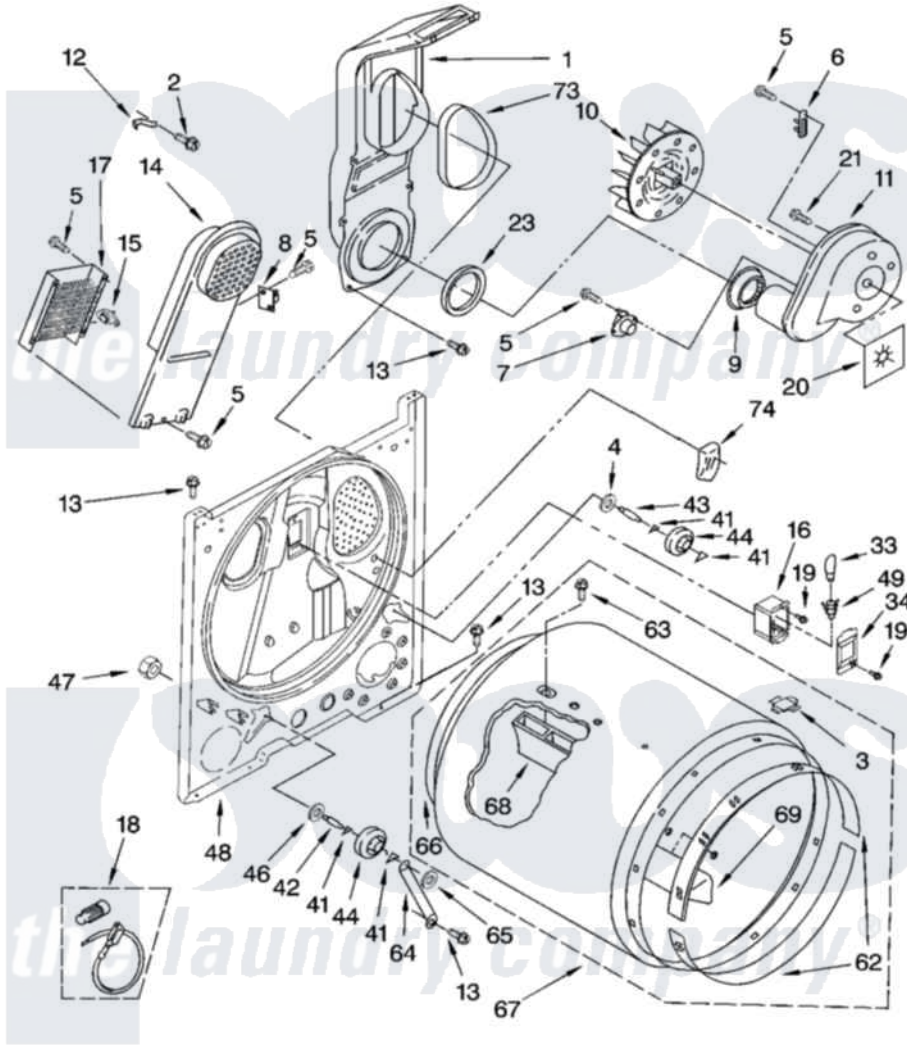

Whirlpool KEYS700LQ1 03 - BULKHEAD PARTS

BULKHEAD PARTS

For Models: KEYS700LQ1, KEYS700LT1
(Designer White) (Biscuit)

8180215

5

Whirlpool [Residential Whirlpool KEYS700LQ1 Dryer Parts](#) Parts Diagram 03 - BULKHEAD PARTS
Click on the part number to view part

Item	Original Part Number	Replaced By	Status	Part Description
1	348368			Lint Chute Assembly
2	489463			Screw, 8-18 X 1/16
3	8066086			Plug, Drum Hole
4	3388703			Washer, Support
5	90767			Screw, 8A X 3/8 HeX Washer Head Tapping
6	3392519			Thermal Limiter
7	3387134			Thermostat, Internal-Bias
8	3977393	279816		Cutoff-Tml
9	696302			Shield, Exhaust
10	694089			Wheel, Blower
11	8557384	8577230		Housing, Blower
12	3398161			CLIP
13	343641	681414		Screw, 10AB X 1/2
14	8541818			Box, Heater
15	3977767			Thermostat, High Limit 250 F
16	3977373			Bracket, Drum Light

17	3403585	279838	Element
18	279457		Wire Kit, Terminal
19	487909	488729	Screw
20	3394196		Seal, Blower Shaft
21	3390647	488729	Screw
23	347139		Seal, Lint Chute
33	3406124	22002263	Lamp
34	3402841	8532165	Lens, Drum Light
41	690997		Washer, Thrust
42	3399506	W10359270	Shaft, Drum Roller Threads
43	3399507	W10359269	Shaft, Drum Roller Threads
44	3397588	349241T	Support
46	348197		Washer, Support
47	3359452		Nut, Lock
48	3403414		Bulkhead
49	3403634	W10136369	Socket, Drum Light Assembly
62	692526	279441	BeaRng-Rng
63	97787	W10109200	Screw, Baffle Mounting
64	3976434		Bracket, Support Shaft
65	90296		Nut, Push On
66	3406130	279857	Seal
67	695587		Drum Assembly
68	692490		Baffle, Drum
69	3403636		Baffle, Drum
73	339956		Seal, Air Duct To Bulkhead
74	3976479	279366	Electrode
"	N/A	Not Available	ACCESSORY PARTS
"	279948	4392065	Kit, Dryer Repair
"	3406839		Dry Rack Assembly
"	8522199		Accessory Parts
"	72017		Paint, Touch-Up
"	4392899		Paint, Touch-Up
"	350930		Paint, Pressurized Spray B
"	4392901		Paint, Pressurized Spray
"	350938		Paint, Pressurized Spray B
"	799344		Paint, Touch-Up)
"	4392900		Paint, Bulk)