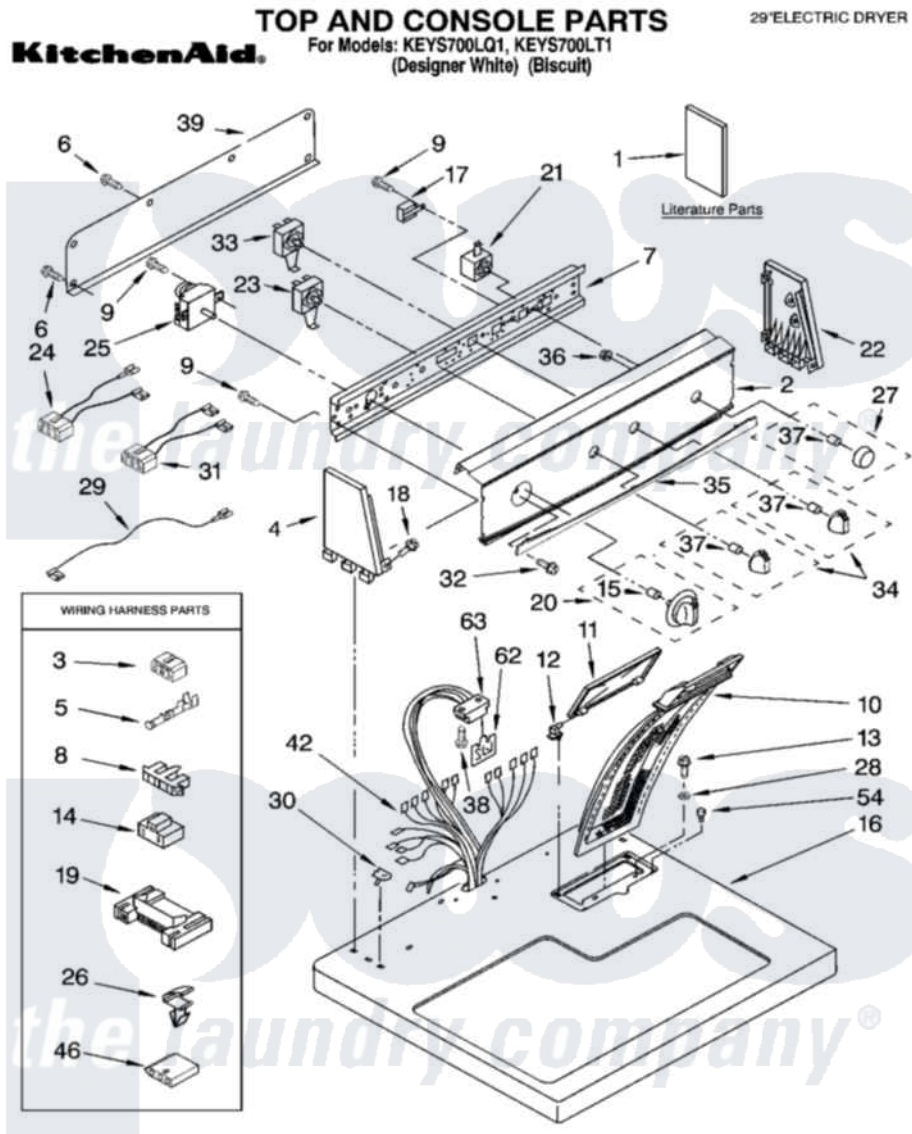

Whirlpool KEYS700LT1 01 - TOP AND CONSOLE PARTS

2-04 Litho in U.S.A. (djc)

1

Part No. 8180215

Whirlpool Residential Whirlpool KEYS700LT1 Dryer Parts Parts Diagram 01 - TOP AND CONSOLE PARTS
 Click on the part number to view part

Item	Original Part Number	Replaced By	Status	Part Description
1	LIT8535888		Not Available	Literature Parts (Instructions, Installation)
"	LIT8535890		Not Available	Literature Parts (Sheet, Cycle Feature)
"	LIT8535887			Literature Parts
"	LIT3406699		Not Available	Literature Parts (Wiring Diagram)
"	N/A		Not Available	Following May Be Purchased DO-IT-YOURSELF REPAIR MANUALS
"	677818		Not Available	Manual, Do-It- Yourself Repair (Dryer)
2	3977973	280011		Panel-Control
"	3977974	280012		Panel-Control
3	3347243			Block, Disconnect
4	8274353	285858		Endcap
"	8274355	285859		Endcap
5	94614			Terminal
6	693995			Screw, Hex Head