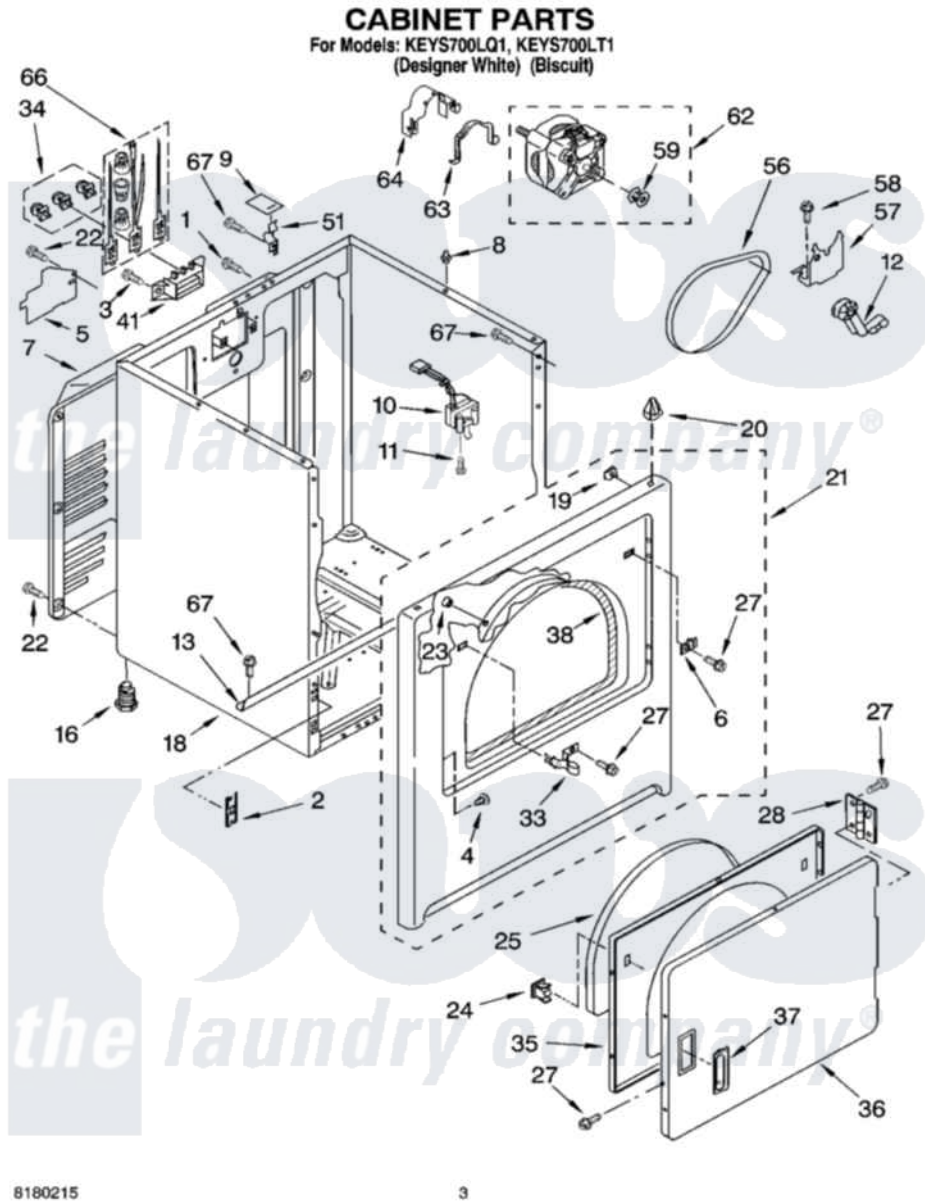

# Whirlpool KEYS700LT1 02 - CABINET PARTS

Whirlpool Residential Whirlpool KEYS700LT1 Dryer Parts Parts Diagram 02 - CABINET PARTS  
Click on the part number to view part

Item	Original Part Number	Replaced By	Status	Part Description
1	697776	<a href="#">4331106</a>		Screw, No.10-32 X 7/16
2	<a href="#">3394083</a>			Clip, Front Panel
3	3393008	<a href="#">308685</a>		Side Trim )
4	<a href="#">3404413</a>			Plug, Hinge Hole
"	<a href="#">3404415</a>			Plug, Hinge Hole
5	<a href="#">3396795</a>			Cover, Terminal Block
6	<a href="#">3403630</a>			Plug, Strike Hole
"	<a href="#">3403632</a>			Plug, Strike Hole
7	3396805	<a href="#">280043</a>		Panel-Rear
8	<a href="#">98669</a>			Lock, Front Top
9	<a href="#">18849</a>			Pad, Top Hinge
10	<a href="#">3406107</a>			Door Switch Assembly
11	697773	<a href="#">3395530</a>		Screw
12	<a href="#">691366</a>			Idler And Pulley Assembly
13	<a href="#">8541400</a>			Bracket, Cabinet
16	3392100	<a href="#">49621</a>		Feet-Leveling