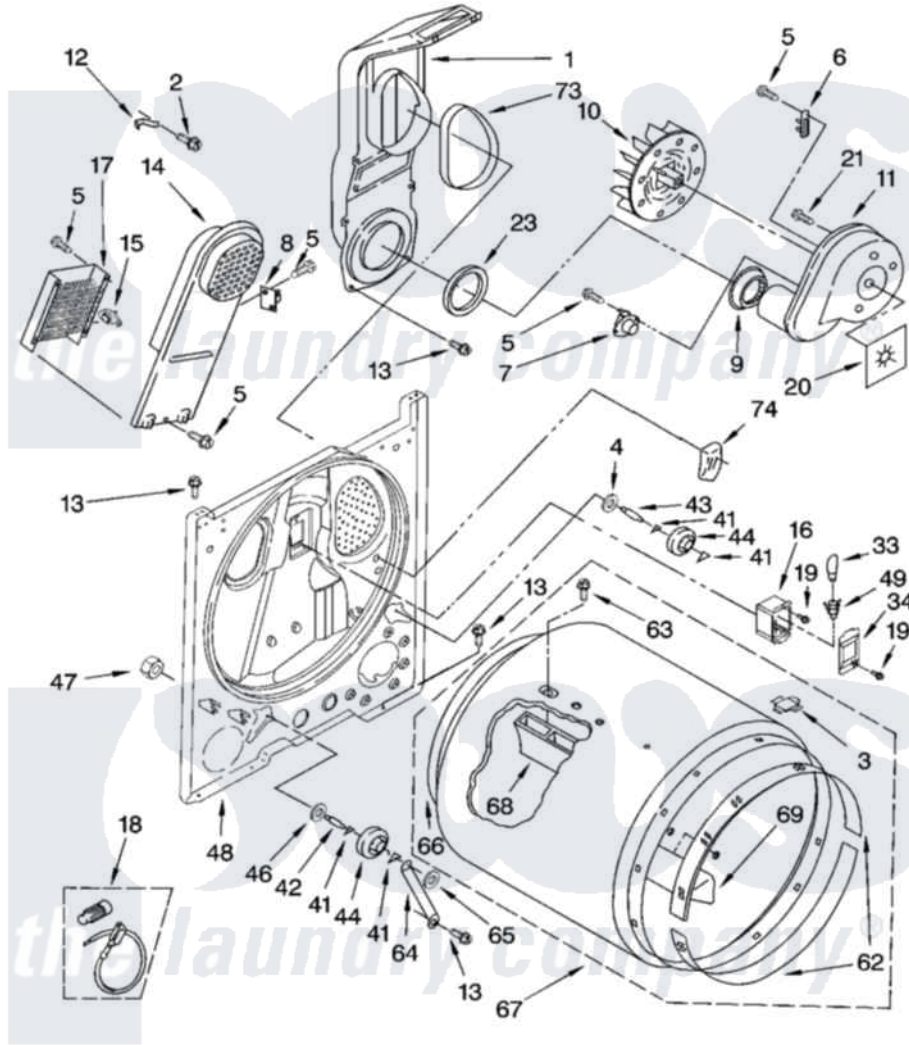

Whirlpool KEYS700LT1 03 - BULKHEAD PARTS

BULKHEAD PARTS

For Models: KEYS700LQ1, KEYS700LT1
(Designer White) (Biscuit)

8180215

5

Whirlpool [Residential Whirlpool KEYS700LT1 Dryer Parts](#) Parts Diagram 03 - BULKHEAD PARTS
Click on the part number to view part

Item	Original Part Number	Replaced By	Status	Part Description
1	348368			Lint Chute Assembly
2	489463			Screw, 8-18 X 1/16
3	8066086			Plug, Drum Hole
4	3388703			Washer, Support
5	90767			Screw, 8A X 3/8 HeX Washer Head Tapping
6	3392519			Thermal Limiter
7	3387134			Thermostat, Internal-Bias
8	3977393	279816		Cutoff-Tml
9	696302			Shield, Exhaust
10	694089			Wheel, Blower
11	8557384	8577230		Housing, Blower
12	3398161			CLIP
13	343641	681414		Screw, 10AB X 1/2
14	8541818			Box, Heater
15	3977767			Thermostat, High Limit 250 F
16	3977373			Bracket, Drum Light

17	3403585	279838	Element
18	279457		Wire Kit, Terminal
19	487909	488729	Screw
20	3394196		Seal, Blower Shaft
21	3390647	488729	Screw
23	347139		Seal, Lint Chute
33	3406124	22002263	Lamp
34	3402841	8532165	Lens, Drum Light
41	690997		Washer, Thrust
42	3399506	W10359270	Shaft, Drum Roller Threads
43	3399507	W10359269	Shaft, Drum Roller Threads
44	3397588	349241T	Support
46	348197		Washer, Support
47	3359452		Nut, Lock
48	3403414		Bulkhead
49	3403634	W10136369	Socket, Drum Light Assembly
62	692526	279441	BeaRng-Rng
63	97787	W10109200	Screw, Baffle Mounting
64	3976434		Bracket, Support Shaft
65	90296		Nut, Push On
66	3406130	279857	Seal
67	695587		Drum Assembly
68	692490		Baffle, Drum
69	3403636		Baffle, Drum
73	339956		Seal, Air Duct To Bulkhead
74	3976479	279366	Electrode
"	N/A		Not Available
"	279948	4392065	ACCESSORY PARTS
"	3406839		Kit, Dryer Repair
"	8522199		Dry Rack Assembly
"	72017		Accessory Parts
"	4392899		Paint, Touch-Up
"	350930		Paint, Touch-Up
"	4392901		Paint, Pressurized Spray B
"	350938		Paint, Pressurized Spray
"	799344		Paint, Pressurized Spray B
"	4392900		Paint, Touch-Up)
"			Paint, Bulk)