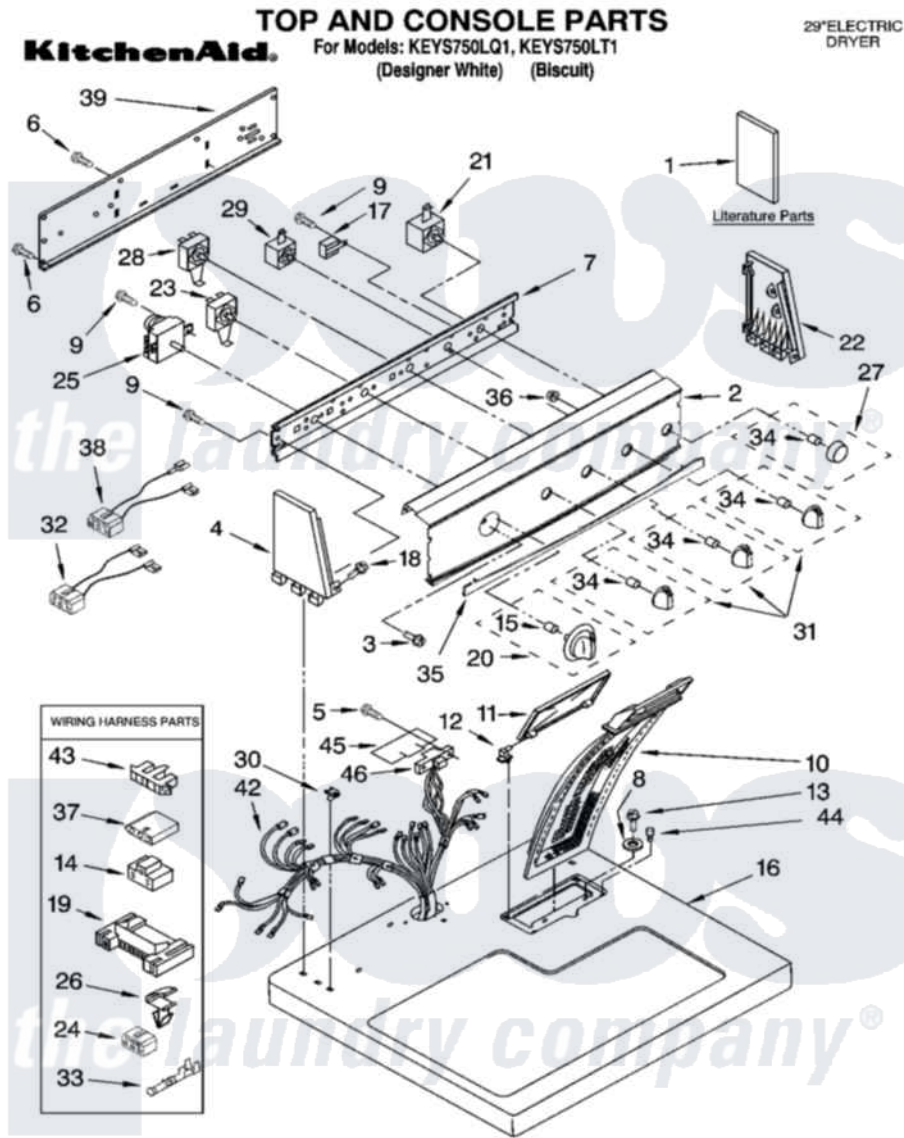

Whirlpool KEYS750LQ1 01 - TOP AND CONSOLE PARTS

02-04 Litho in U.S.A. (djc)

1

Part No. 6180256

Whirlpool [Residential Whirlpool KEYS750LQ1 Dryer Parts](#) Parts Diagram 01 - TOP AND CONSOLE PARTS

[Click on the part number to view part](#)

Item	Original Part Number	Replaced By	Status	Part Description
1	LIT8535888		Not Available	Literature Parts (Instructions, Installation)
"	LIT8535887			Literature Parts
"	LIT3406699		Not Available	Literature Parts (Wiring Diagram)
"	LIT8535890		Not Available	Literature Parts (Sheet, Cycle Feature)
"	N/A		Not Available	Following May Be Purchased DO-IT-YOURSELF REPAIR MANUALS
"	677818		Not Available	Manual, Do-It- Yourself Repair (Dryer)
2	3977976	280013		Panel-Control
"	3977977	280014		Panel-Control
3	3400859			Screw, Grounding
4	8274353	285858		Endcap
"	8274355	285859		Endcap
5	337686		Not Available	SCREW, 8-18 X .500
6	693995			Screw, Hex Head