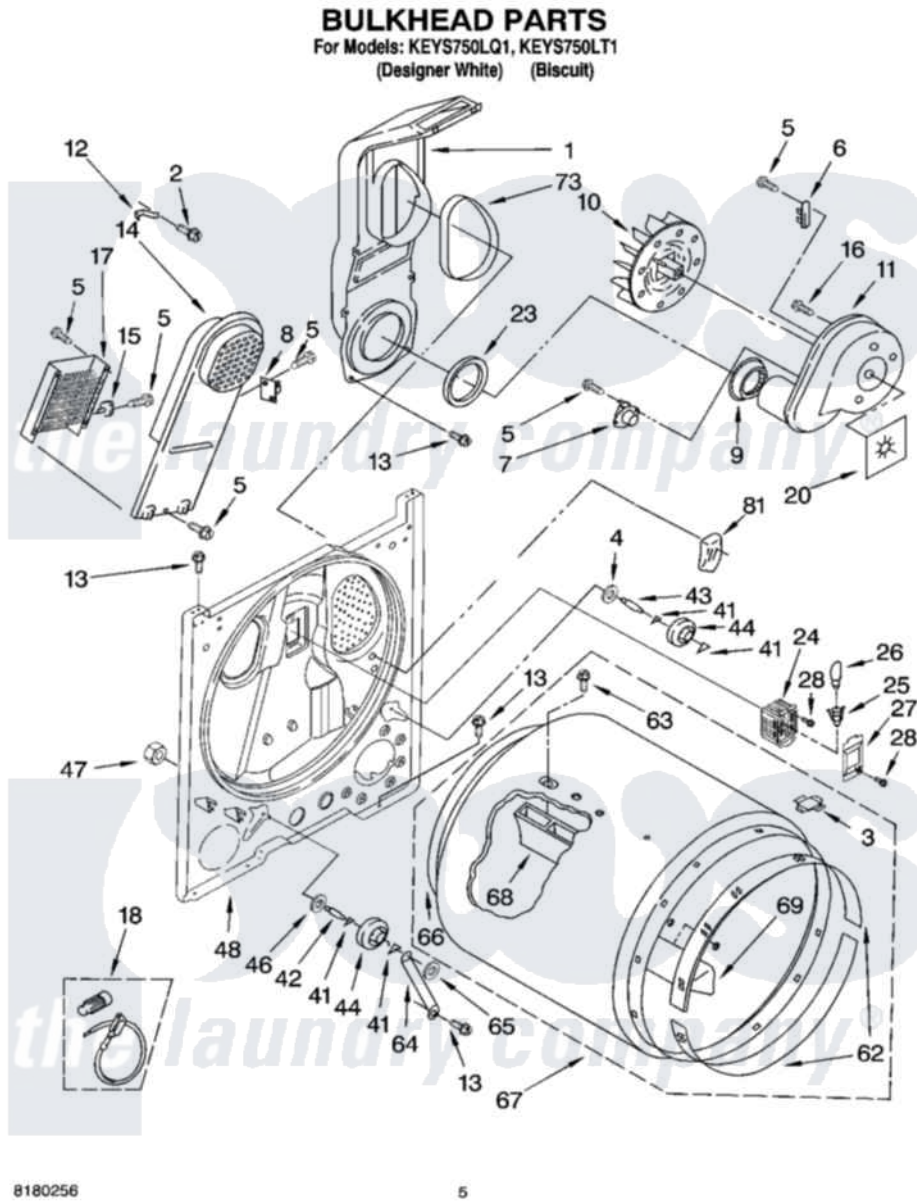

# Whirlpool KEYS750LQ1 03 - BULKHEAD PARTS

Whirlpool [Residential Whirlpool KEYS750LQ1 Dryer Parts](#) Parts Diagram 03 - BULKHEAD PARTS  
Click on the part number to view part

Item	Original Part Number	Replaced By	Status	Part Description
1	<a href="#">348368</a>			Lint Chute Assembly
2	<a href="#">489463</a>			Screw, 8-18 X 1/16
3	<a href="#">8066086</a>			Plug, Drum Hole
4	<a href="#">3388703</a>			Washer, Support
5	<a href="#">90767</a>			Screw, 8A X 3/8 HeX Washer Head Tapping
6	<a href="#">3392519</a>			Thermal Limiter
7	<a href="#">3387134</a>			Thermostat, Internal-Bias
8	3977393	<a href="#">279816</a>		Cutoff-Tml
9	<a href="#">696302</a>			Shield, Exhaust
10	<a href="#">694089</a>			Wheel, Blower
11	8557384	<a href="#">8577230</a>		Housing, Blower
12	3398161			CLIP
13	343641	<a href="#">681414</a>		Screw, 10AB X 1/2
14	<a href="#">8541818</a>			Box, Heater
15	<a href="#">3977767</a>			Thermostat, High Limit 250 F
16	3390647	<a href="#">488729</a>		Screw