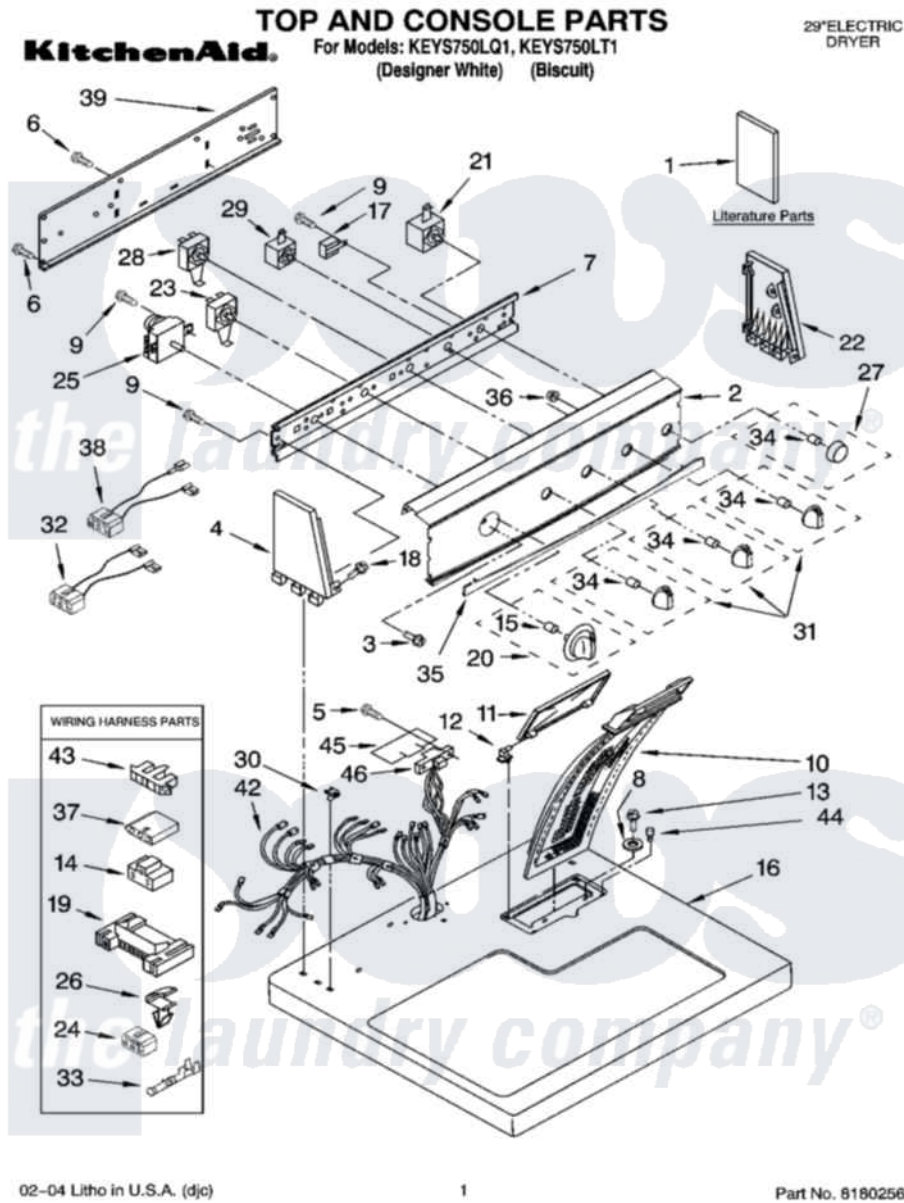

Whirlpool KEYS750LT1 01 - TOP AND CONSOLE PARTS

02-04 Litho in U.S.A. (djc)

1

Part No. 6180256

Whirlpool Residential Whirlpool KEYS750LT1 Dryer Parts Parts Diagram 01 - TOP AND CONSOLE PARTS
 Click on the part number to view part

Item	Original Part Number	Replaced By	Status	Part Description
1	LIT8535888		Not Available	Literature Parts (Instructions, Installation)
"	LIT8535887			Literature Parts
"	LIT3406699		Not Available	Literature Parts (Wiring Diagram)
"	LIT8535890		Not Available	Literature Parts (Sheet, Cycle Feature)
"	N/A		Not Available	Following May Be Purchased DO-IT-YOURSELF REPAIR MANUALS
"	677818		Not Available	Manual, Do-It- Yourself Repair (Dryer)
2	3977976	280013		Panel-Control
"	3977977	280014		Panel-Control
3	3400859			Screw, Grounding
4	8274353	285858		Endcap
"	8274355	285859		Endcap
5	337686		Not Available	SCREW, 8-18 X .500
6	693995			Screw, Hex Head