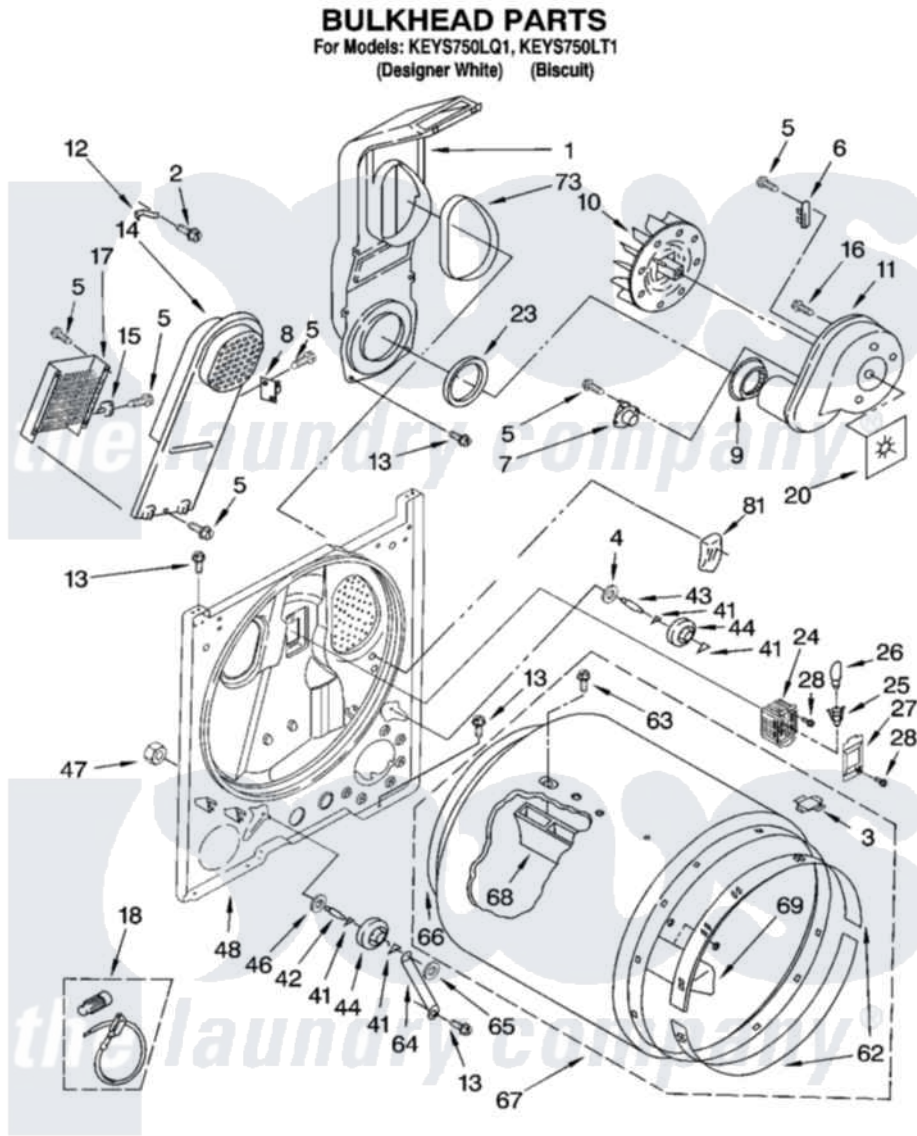

Whirlpool KEYS750LT1 03 - BULKHEAD PARTS

8180256

5

Whirlpool [Residential Whirlpool KEYS750LT1 Dryer Parts](#) Parts Diagram 03 - BULKHEAD PARTS
 Click on the part number to view part

Item	Original Part Number	Replaced By	Status	Part Description
1	348368			Lint Chute Assembly
2	489463			Screw, 8-18 X 1/16
3	8066086			Plug, Drum Hole
4	3388703			Washer, Support
5	90767			Screw, 8A X 3/8 HeX Washer Head Tapping
6	3392519			Thermal Limiter
7	3387134			Thermostat, Internal-Bias
8	3977393	279816		Cutoff-Tml
9	696302			Shield, Exhaust
10	694089			Wheel, Blower
11	8557384	8577230		Housing, Blower
12	3398161			CLIP
13	343641	681414		Screw, 10AB X 1/2
14	8541818			Box, Heater
15	3977767			Thermostat, High Limit 250 F
16	3390647	488729		Screw

17	3403585	279838	Element
18	279457		Wire Kit, Terminal
20	3394196		Seal, Blower Shaft
23	347139		Seal, Lint Chute
24	3977373		Bracket, Drum Light
25	3403634	W10136369	Socket, Drum Light Assembly
26	3406124	22002263	Lamp
27	3402841	8532165	Lens, Drum Light
28	487909	488729	Screw
41	690997		Washer, Thrust
42	3399506	W10359270	Shaft, Drum Roller Threads
43	3399507	W10359269	Shaft, Drum Roller Threads
44	3397588	349241T	Support
46	348197		Washer, Support
47	3359452		Nut, Lock
48	3403414		Bulkhead
62	692526	279441	BeaRng-Rng
63	97787	W10109200	Screw, Baffle Mounting
64	3976434		Bracket, Support Shaft
65	90296		Nut, Push On
66	3406130	279857	Seal
67	695587		Drum Assembly
68	692490		Baffle, Drum
69	3403636		Baffle, Drum
73	339956		Seal, Air Duct To Bulkhead
81	3976479	279366	Electrode