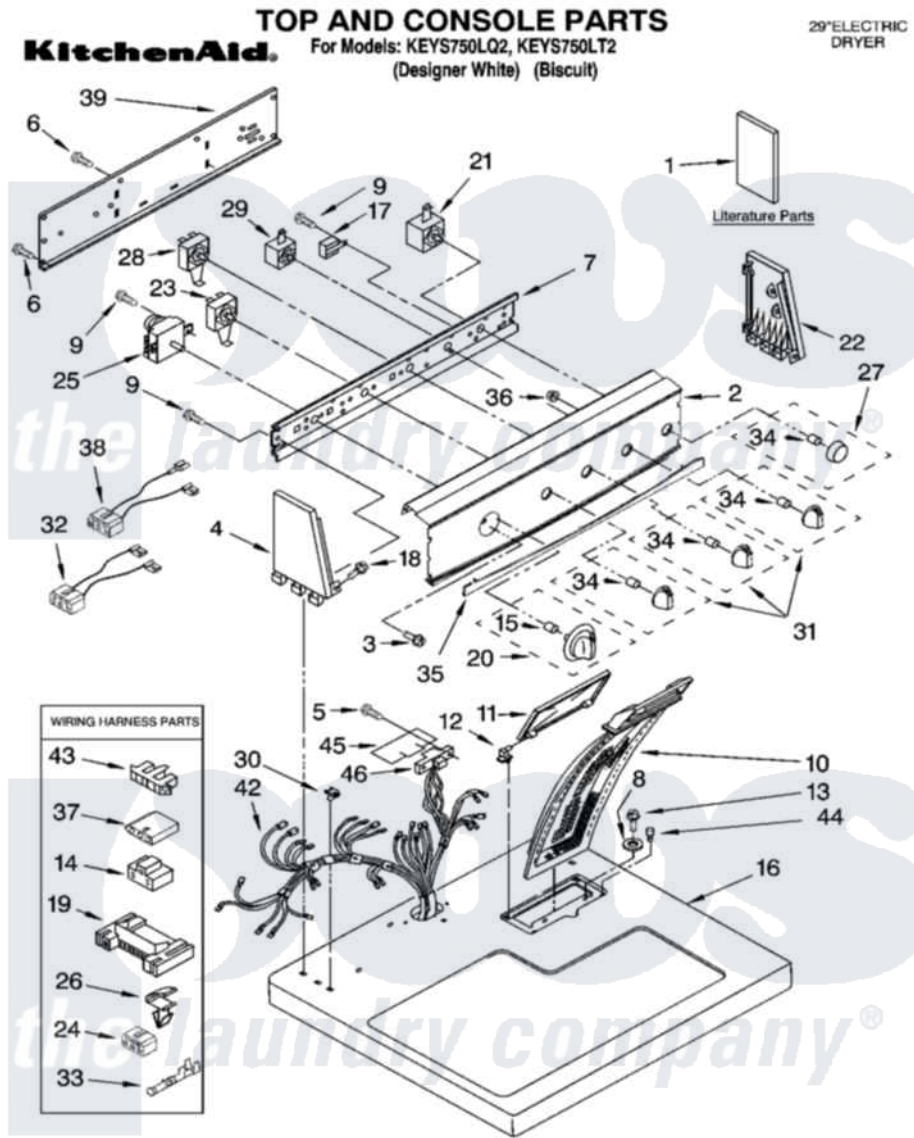

Whirlpool KEYS750LT2 01 - TOP AND CONSOLE PARTS

11-05 Litho in U.S.A. (LT)

1

Part No. 8181002

Whirlpool Residential Whirlpool KEYS750LT2 Dryer Parts Parts Diagram 01 - TOP AND CONSOLE PARTS
 Click on the part number to view part

Item	Original Part Number	Replaced By	Status	Part Description
1	8577189		Not Available	Instructions, Installation
"	8578194		Not Available	Guide, Use & Care
"	3406699		Not Available	Wiring Diagram
"	8535890		Not Available	Sheet, Cycle Feature
"	N/A		Not Available	Following May Be Purchased DO-IT-YOURSELF REPAIR MANUALS
"	677818		Not Available	Manual, Do-It- Yourself Repair (Dryer)
2	3977976	280013		Panel-Control
"	3977977	280014		Panel-Control
3	8533951	3400859		Screw, Grounding
4	8274353	285858		Endcap
"	8274355	285859		Endcap
5	337686		Not Available	SCREW, 8-18 X .500
6	693995			Screw, Hex Head
7	8271418			Bracket, Control