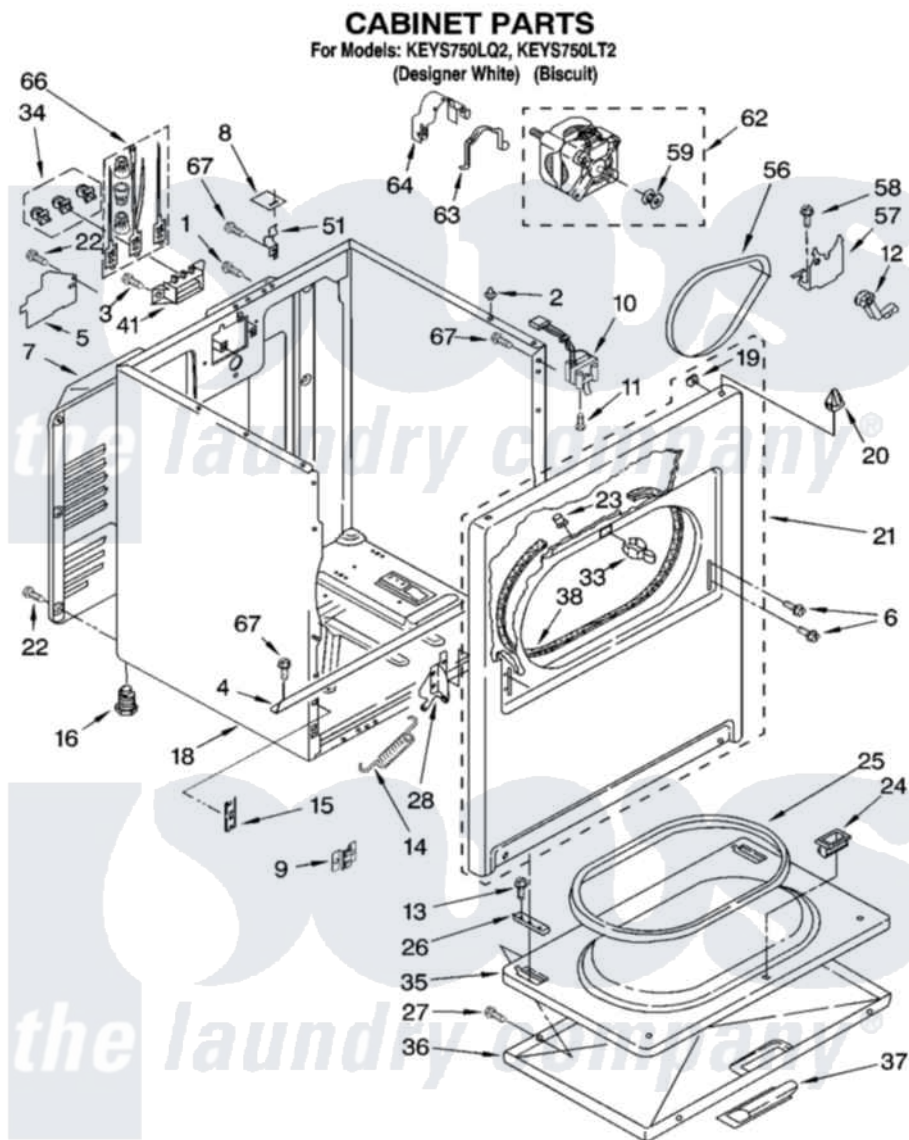

Whirlpool KEYS750LT2 02 - CABINET PARTS

8181002

3

Whirlpool [Residential Whirlpool KEYS750LT2 Dryer Parts](#) Parts Diagram 02 - CABINET PARTS
Click on the part number to view part

Item	Original Part Number	Replaced By	Status	Part Description
1	697776	4331106		Screw, No.10-32 X 7/16
2	98669			Lock, Front Top
3	3393008	308685		Side Trim)
4	8541400			Bracket, Cabinet
5	3396795			Cover, Terminal Block
6	342043	486146		Screw
7	3396805	280043		Panel-Rear
8	18849			Pad, Top Hinge
9	8546676	W10041960		Spring, Door
10	3406107			Door Switch Assembly
11	697773	3395530		Screw
12	691366			Idler And Pulley Assembly
13	3357011	308685		Side Trim)
14	8541401	W10041960		Spring, Door
15	3394083			Clip, Front Panel
16	3392100	49621		Feet-Leveling

"	279810		Foot-Optional
18	8530603	8533643	Cabinet
"	8530606	3977306	Cabinet
19	98234		Clip, U-Bend
20	18776		Lock, Front Top
21	695620	279443	Panel
"	3977244	279891	Panel
22	693995		Screw, Hex Head
23	685203	279220	Clip
24	3389441		Door Catch Assembly
25	3390731		Seal, Door
26	337189		Clip, Hinge
27	694091		Trim, Side Right Hand
28	8066056		Hinge, Door
"	8066057		Hinge, Door
33	696144	279570	Latch
34	279393		Terminal Block Screw Kit
35	695737		Door, Rear
36	3393549		Door, Front
"	3977241		Door, Front
37	8536933		Handle, Door
"	8536934		Handle, Door
38	3406129		Seal And Bearing Assembly
41	3397659		Block, Terminal
51	238088	8066217	Hinge, Top
56	8066065	341241	Belt
57	348780		Base, Motor
58	3400500		Bolt, 3405245 5/16-18 X 3/4
59	3394341	W10299847	Pulley-Motor
62	8066206	279827	Motor-Drve
63	660658		Clamp, Motor Mounting 343481 685441
64	3404162		Clamp, Motor
66	279318		Terminal Tinned And Brass Panel
67	343641	681414	Screw, 10AB X 1/2