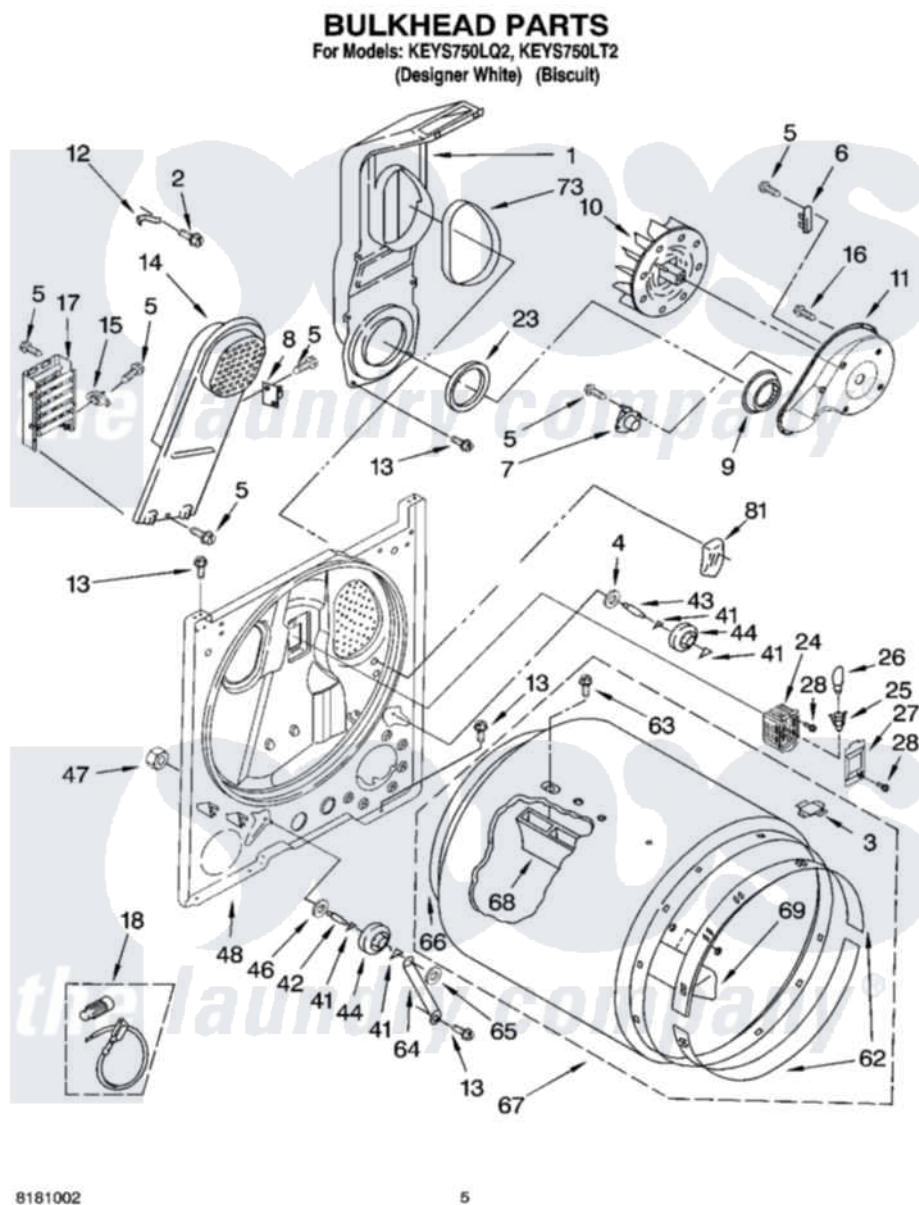

Whirlpool KEYS750LT2 03 - BULKHEAD PARTS, OPTIONAL PARTS (NOT INCLUDED)

Whirlpool [Residential Whirlpool KEYS750LT2 Dryer Parts](#) Parts Diagram 03 - BULKHEAD PARTS, OPTIONAL PARTS (NOT INCLUDED)

[Click on the part number to view part](#)

Item	Original Part Number	Replaced By	Status	Part Description
1	348368			Lint Chute Assembly
2	489463			Screw, 8-18 X 1/16
3	8066086			Plug, Drum Hole
4	3388703			Washer, Support
5	90767			Screw, 8A X 3/8 HeX Washer Head Tapping
6	3392519			Thermal Limiter
7	3387134			Thermostat, Internal-Bias
8	3977393	279816		Cutoff-Tml
9	696302			Shield, Exhaust
10	694089			Wheel, Blower
11	8577230			Housing, Blower
12	3398161			CLIP
13	343641	681414		Screw, 10AB X 1/2
14	8541818			Box, Heater

15	3977767		Thermostat, High Limit 250 F
16	3390647	488729	Screw
17	8565582	279838	Element
18	279457		Wire Kit, Terminal
23	347139		Seal, Lint Chute
24	3977373		Bracket, Drum Light
25	3403634	W10136369	Socket, Drum Light Assembly
26	3406124	22002263	Lamp
27	3402841	8532165	Lens, Drum Light
28	487909	488729	Screw
41	690997		Washer, Thrust
42	3399506	W10359270	Shaft, Drum Roller Threads
43	3399507	W10359269	Shaft, Drum Roller Threads
44	3397590	349241T	Support
46	348197		Washer, Support
47	3359452		Nut, Lock
48	3403414		Bulkhead
62	692526	279441	BeaRng-Rng
63	97787	W10109200	Screw, Baffle Mounting
64	3976434		Bracket, Support Shaft
65	90296		Nut, Push On
66	3406130	279857	Seal
67	695587		Drum Assembly
68	692490		Baffle, Drum
69	3403636		Baffle, Drum
73	339956		Seal, Air Duct To Bulkhead
81	3976479	279366	Electrode
	N/A	Not Available	ACCESSORY PARTS
"	279948	4392065	Kit, Dryer Repair
"	3406839		Dry Rack Assembly
"	8522199		Accessory Parts
"	72017		Paint, Touch-Up
"	4392899		Paint, Touch-Up
"	350930		Paint, Pressurized Spray B
"	4392901		Paint, Pressurized Spray
"	350938		Paint, Pressurized Spray B
"	799344		Paint, Touch-Up)
"	4392900		Paint, Bulk)