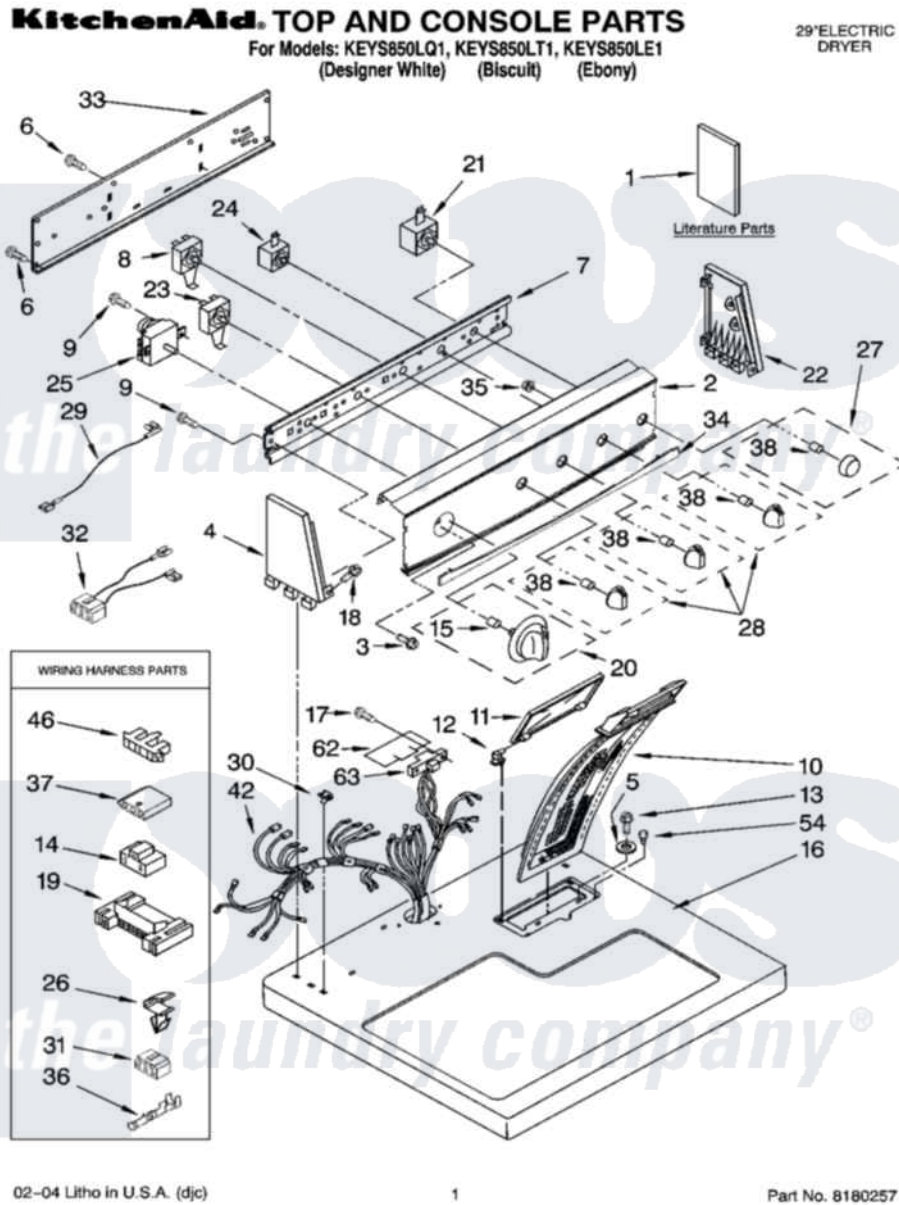

Whirlpool KEYS850LE1 01 - TOP AND CONSOLE PARTS

02-04 Litho in U.S.A. (djc)

1

Part No. 8180257

Whirlpool Residential Whirlpool KEYS850LE1 Dryer Parts Parts Diagram 01 - TOP AND CONSOLE PARTS
 Click on the part number to view part

Item	Original Part Number	Replaced By	Status	Part Description
1	LIT8535888		Not Available	Literature Parts (Instructions, Installation)
"	LIT8535890		Not Available	Literature Parts (Sheet, Cycle Feature)
"	LIT8535887			Literature Parts
"	LIT3406681		Not Available	Literature Parts (Wiring Diagram)
"	N/A		Not Available	Following May Be Purchased DO-IT-YOURSELF REPAIR MANUALS
"	LIT677818	677818L		Diy
2	3977978	280015		Panel-Control
"	3977979	280016		Panel-Control
"	3977980	280017		Panel-Control
3	3400859			Screw, Grounding
4	8274353	285858		Endcap
"	8274355	285859		Endcap
"	3954772	285860		Baffle - Oven Top