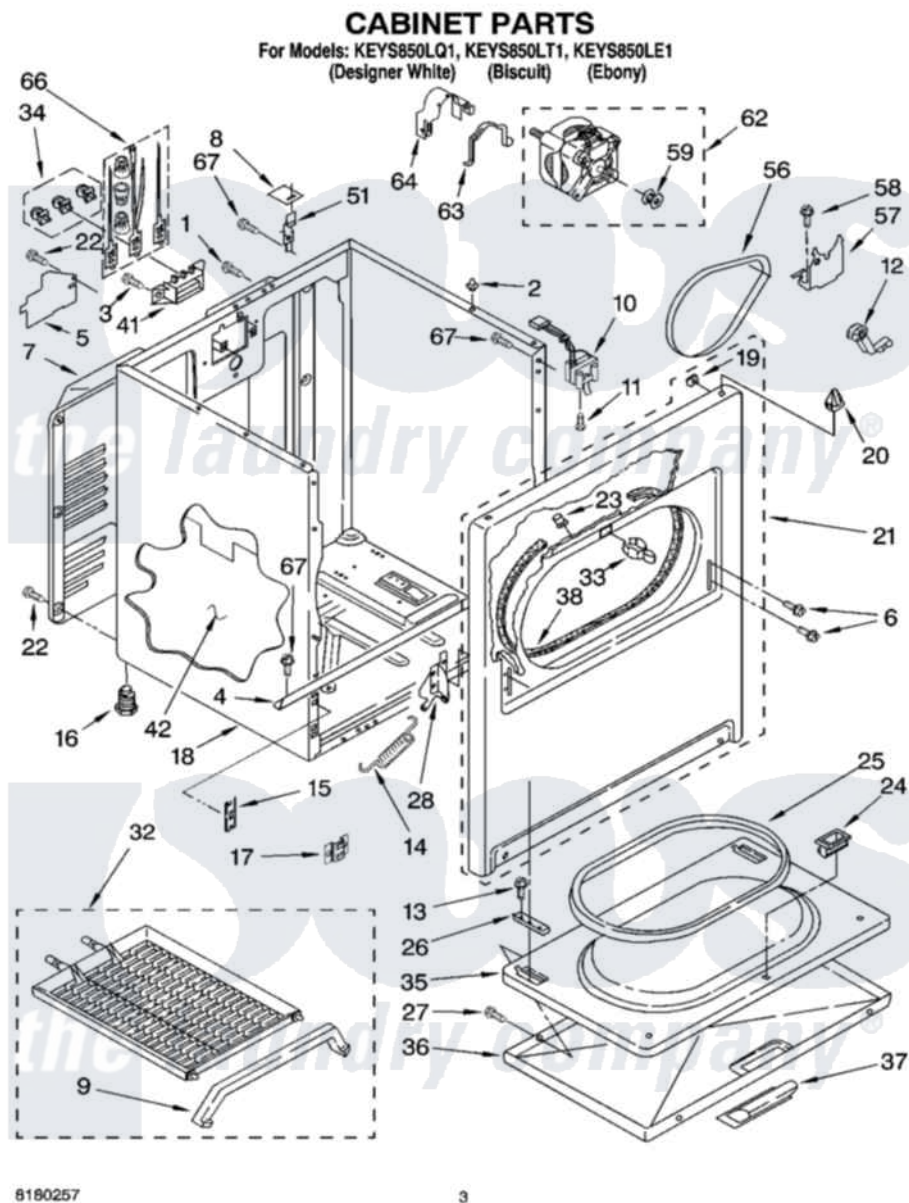

Whirlpool KEYS850LE1 02 - CABINET PARTS

Whirlpool Residential Whirlpool KEYS850LE1 Dryer Parts Parts Diagram 02 - CABINET PARTS
Click on the part number to view part

Item	Original Part Number	Replaced By	Status	Part Description
1	697776	4331106		Screw, No.10-32 X 7/16
2	98669			Lock, Front Top
3	3393008	308685		Side Trim)
4	8541400			Bracket, Cabinet
5	3396795			Cover, Terminal Block
6	342043	486146		Screw
7	3396805	280043		Panel-Rear
8	18849			Pad, Top Hinge
9	692989			BRacket, Dry Rack
10	3406107			Door Switch Assembly
11	697773	3395530		Screw
12	691366			Idler And Pulley Assembly
13	3357011	308685		Side Trim)
14	8541401	W10041960		Spring, Door
15	3394083			Clip, Front Panel
16	3392100	49621		Feet-Leveling

"	279810		Foot-Optional
17	8546676	W10041960	Spring, Door
18	8530603	8533643	Cabinet
"	8530606	3977306	Cabinet
"	8530605		Cabinet
19	98234		Clip, U-Bend
20	18776		Lock, Front Top
21	695620	279443	Panel
"	3977244	279891	Panel
"	3978795	280041	Panel
22	693995		Screw, Hex Head
23	685203	279220	Clip
24	3389441		Door Catch Assembly
25	3390731		Seal, Door
26	337189		Clip, Hinge
27	694091		Trim, Side Right Hand
28	8066056		Hinge, Door
"	8066057		Hinge, Door
32	3406839		Dry Rack Assembly
33	696144	279570	Latch
34	279393		Terminal Block Screw Kit
35	695737		Door, Rear
36	3393549		Door, Front
"	3977241		Door, Front
"	3403110		Door, Front
37	8536933		Handle, Door
"	8536934		Handle, Door
"	8536935		Handle, Door
38	3406129		Seal And Bearing Assembly
41	3397659		Block, Terminal
42	3402709	8564134	Board, Sound Dampening
51	238088	8066217	Hinge, Top
56	8066065	341241	Belt
57	348780		Base, Motor
58	3400500		Bolt, 3405245 5/16-18 X 3/4
59	3394341	W10299847	Pulley-Motor
62	8538262	279827	Motor-Drve
63	660658		Clamp, Motor Mounting 343481 685441
64	3404162		Clamp, Motor
66	279318		Terminal Tinned And Brass Panel
67	343641	681414	Screw, 10AB X 1/2