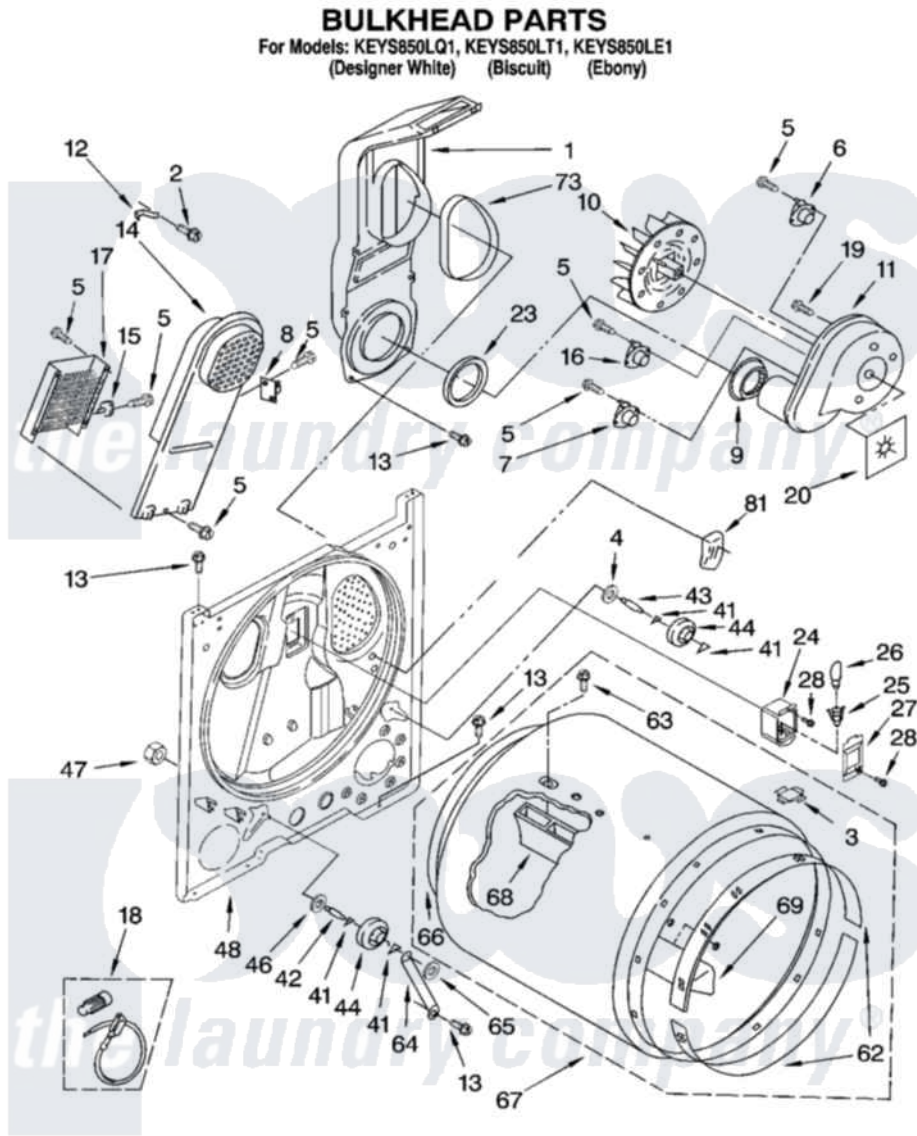

Whirlpool KEYS850LE1 03 - BULKHEAD PARTS

8190257

5

Whirlpool [Residential Whirlpool KEYS850LE1 Dryer Parts](#) Parts Diagram 03 - BULKHEAD PARTS
Click on the part number to view part

Item	Original Part Number	Replaced By	Status	Part Description
1	348368			Lint Chute Assembly
2	489463			Screw, 8-18 X 1/16
3	8066086			Plug, Drum Hole
4	3388703			Washer, Support
5	90767			Screw, 8A X 3/8 HeX Washer Head Tapping
6	3390719			Thermal-Fuse
7	3387134			Thermostat, Internal-Bias
8	3977393	279816		Cutoff-Tml
9	696302			Shield, Exhaust
10	694089			Wheel, Blower
11	8557386	8577232		Housing, Blower
12	3398161			CLIP
13	343641	681414		Screw, 10AB X 1/2
14	8541818			Box, Heater
15	3404153			Thermostat, 180F
16	3398130			Thermostat, 135 F

17	3401338		Element, Heater
18	279457		Wire Kit, Terminal
19	3390647	488729	Screw
20	3394196		Seal, Blower Shaft
23	347139		Seal, Lint Chute
24	3977373		Bracket, Drum Light
25	3403634	W10136369	Socket, Drum Light Assembly
26	3406124	22002263	Lamp
27	3402841	8532165	Lens, Drum Light
28	487909	488729	Screw
41	690997		Washer, Thrust
42	3399506	W10359270	Shaft, Drum Roller Threads
43	3399507	W10359269	Shaft, Drum Roller Threads
44	3397588	349241T	Support
46	348197		Washer, Support
47	3359452		Nut, Lock
48	3403414		Bulkhead
62	692526	279441	BeaRng-Rng
63	97787	W10109200	Screw, Baffle Mounting
64	3976434		Bracket, Support Shaft
65	90296		Nut, Push On
66	3406130	279857	Seal
67	695587		Drum Assembly
68	692490		Baffle, Drum
69	3403636		Baffle, Drum
73	339956		Seal, Air Duct To Bulkhead
81	3976479	279366	Electrode
"	N/A	Not Available	ACCESSORY PARTS
"	279948	4392065	Kit, Dryer Repair
"	8522199		Accessory Parts
"	72017		Paint, Touch-Up
"	4392899		Paint, Touch-Up
"	72032		Paint, Touch-Up
"	350930		Paint, Pressurized Spray B
"	4392901		Paint, Pressurized Spray
"	786020	Not Available	PAINT, PRESSURIZED SPRAY (12 oz.) (Black)
"	350938		Paint, Pressurized Spray B
"	799344		Paint, Touch-Up)
"	4392900		Paint, Bulk)
"	786032		Refinishing Material