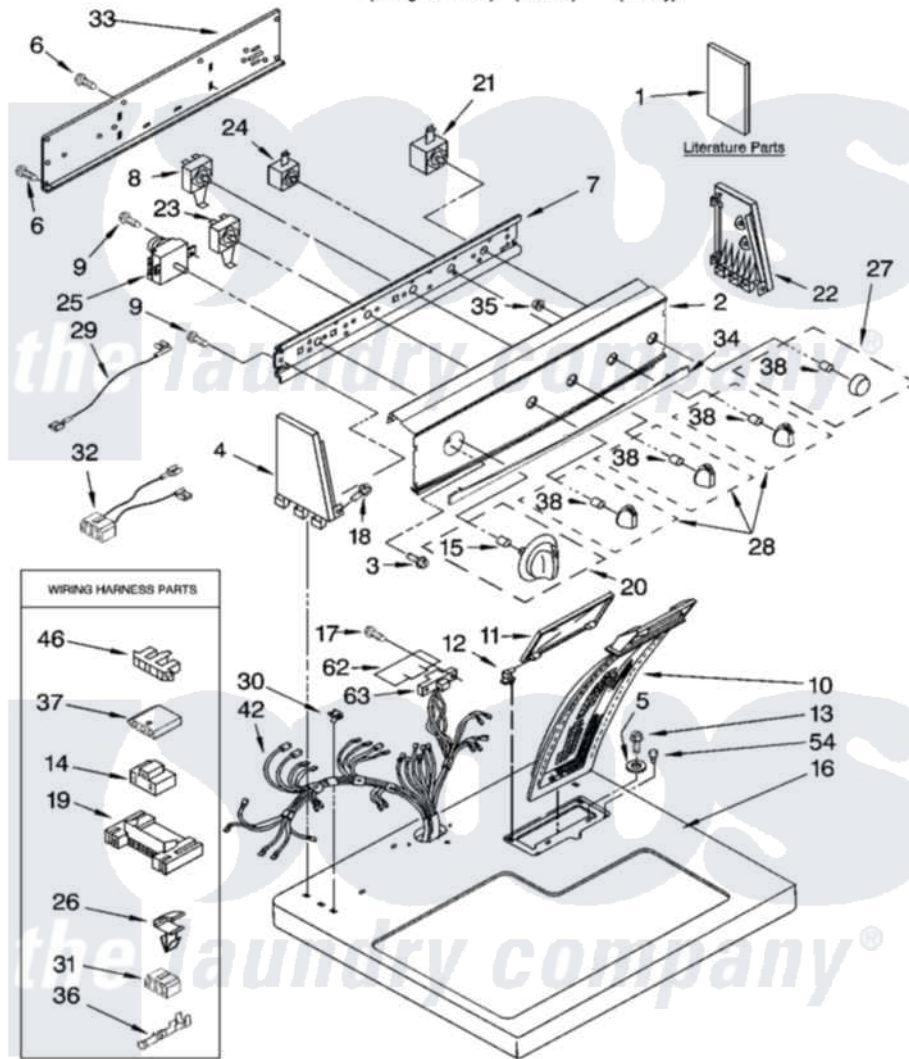

Whirlpool KEYS850LE2 01 - TOP AND CONSOLE PARTS

KitchenAid. TOP AND CONSOLE PARTS

For Models: KEYS850LQ2, KEYS850LT2, KEYS850LE2
(Designer White) (Biscuit) (Ebony)

29" ELECTRIC
DRYER

11-05 Litho in U.S.A. (LT)

1

Part No. 8181001

[Whirlpool Residential Whirlpool KEYS850LE2 Dryer Parts](#) Parts Diagram 01 - TOP AND CONSOLE PARTS

[Click on the part number to view part](#)

Item	Original Part Number	Replaced By	Status	Part Description
1	8577189		Not Available	Instructions, Installation
"	8535890		Not Available	Sheet, Cycle Feature
"	8578194		Not Available	Guide, Use & Care
"	3406681		Not Available	Wiring Diagram
"	N/A		Not Available	Following May Be Purchased DO-IT-YOURSELF REPAIR MANUALS
"	677818		Not Available	Manual, Do-It- Yourself Repair (Dryer)
2	3977978	280015		Panel-Control
"	3977979	280016		Panel-Control
"	3977980	280017		Panel-Control
3	8533951	3400859		Screw, Grounding
4	8274353	285858		Endcap
"	8274355	285859		Endcap
"	3954772	285860		Baffle - Oven Top
5	237446	487596		Washer