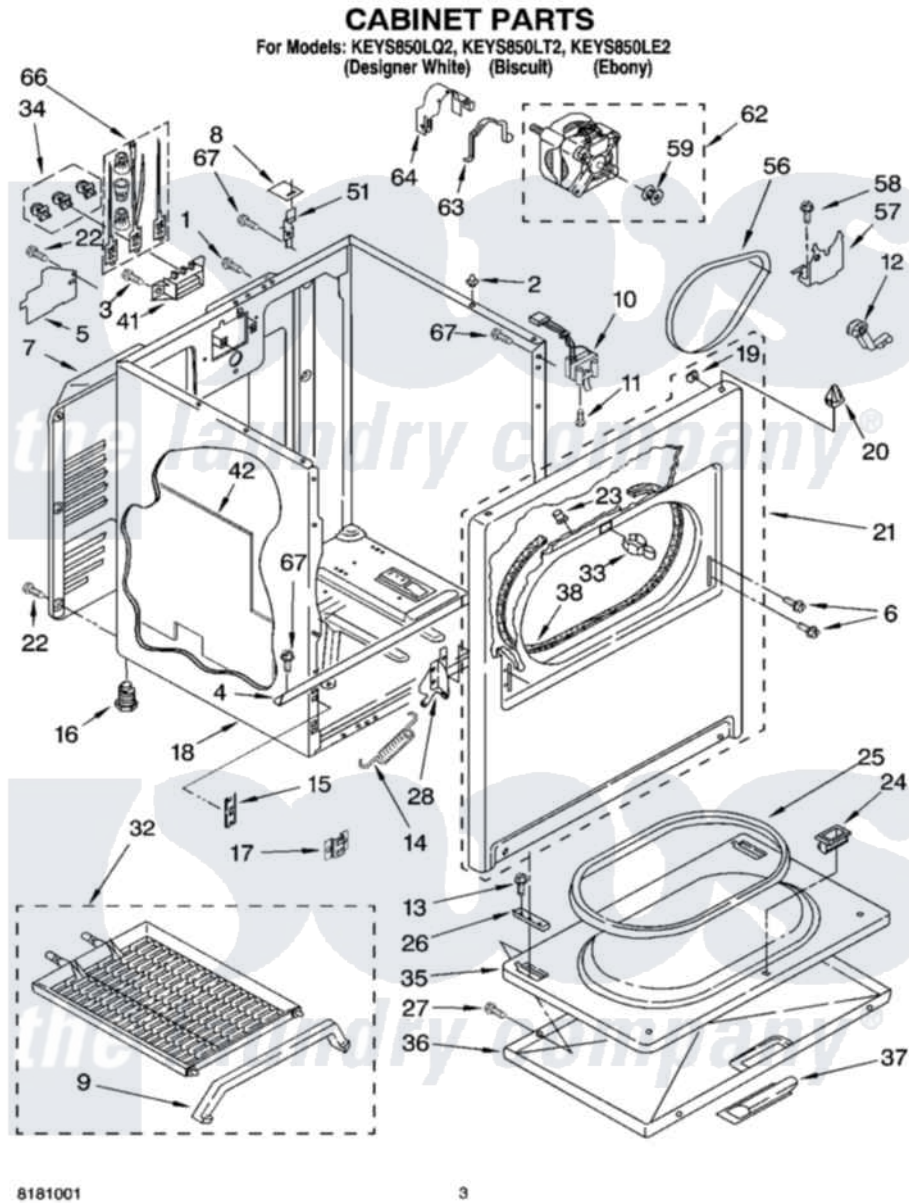

Whirlpool KEYS850LE2 02 - CABINET PARTS

Whirlpool Residential Whirlpool KEYS850LE2 Dryer Parts Parts Diagram 02 - CABINET PARTS
Click on the part number to view part

Item	Original Part Number	Replaced By	Status	Part Description
1	697776	4331106		Screw, No.10-32 X 7/16
2	98669			Lock, Front Top
3	3393008	308685		Side Trim)
4	8541400			Bracket, Cabinet
5	3396795			Cover, Terminal Block
6	342043	486146		Screw
7	3396805	280043		Panel-Rear
8	18849			Pad, Top Hinge
9	692989			BRacket, Dry Rack
10	3406107			Door Switch Assembly
11	697773	3395530		Screw
12	691366			Idler And Pulley Assembly
13	3357011	308685		Side Trim)
14	8541401	W10041960		Spring, Door
15	3394083			Clip, Front Panel
16	3392100	49621		Feet-Leveling

"	279810		Foot-Optional
17	8546676	W10041960	Spring, Door
18	8530603	8533643	Cabinet
"	8530606	3977306	Cabinet
"	8530605		Cabinet
19	98234		Clip, U-Bend
20	18776		Lock, Front Top
21	695620	279443	Panel
"	3977244	279891	Panel
"	3978795	280041	Panel
22	693995		Screw, Hex Head
23	685203	279220	Clip
24	3389441		Door Catch Assembly
25	3390731		Seal, Door
26	337189		Clip, Hinge
27	694091		Trim, Side Right Hand
28	8066056		Hinge, Door
"	8066057		Hinge, Door
32	3406839		Dry Rack Assembly
33	696144	279570	Latch
34	279393		Terminal Block Screw Kit
35	695737		Door, Rear
36	3393549		Door, Front
"	3977241		Door, Front
"	3403110		Door, Front
37	8536933		Handle, Door
"	8536934		Handle, Door
"	8536935		Handle, Door
38	3406129		Seal And Bearing Assembly
41	3397659		Block, Terminal
42	8564134		Board, Sound Dampening
51	238088	8066217	Hinge, Top
56	8066065	341241	Belt
57	348780		Base, Motor
58	3400500		Bolt, 3405245 5/16-18 X 3/4
59	3394341	W10299847	Pulley-Motor
62	8066206	279827	Motor-Drve
63	660658		Clamp, Motor Mounting 343481 685441
64	3404162		Clamp, Motor
66	279318		Terminal Tinned And Brass Panel
67	343641	681414	Screw, 10AB X 1/2