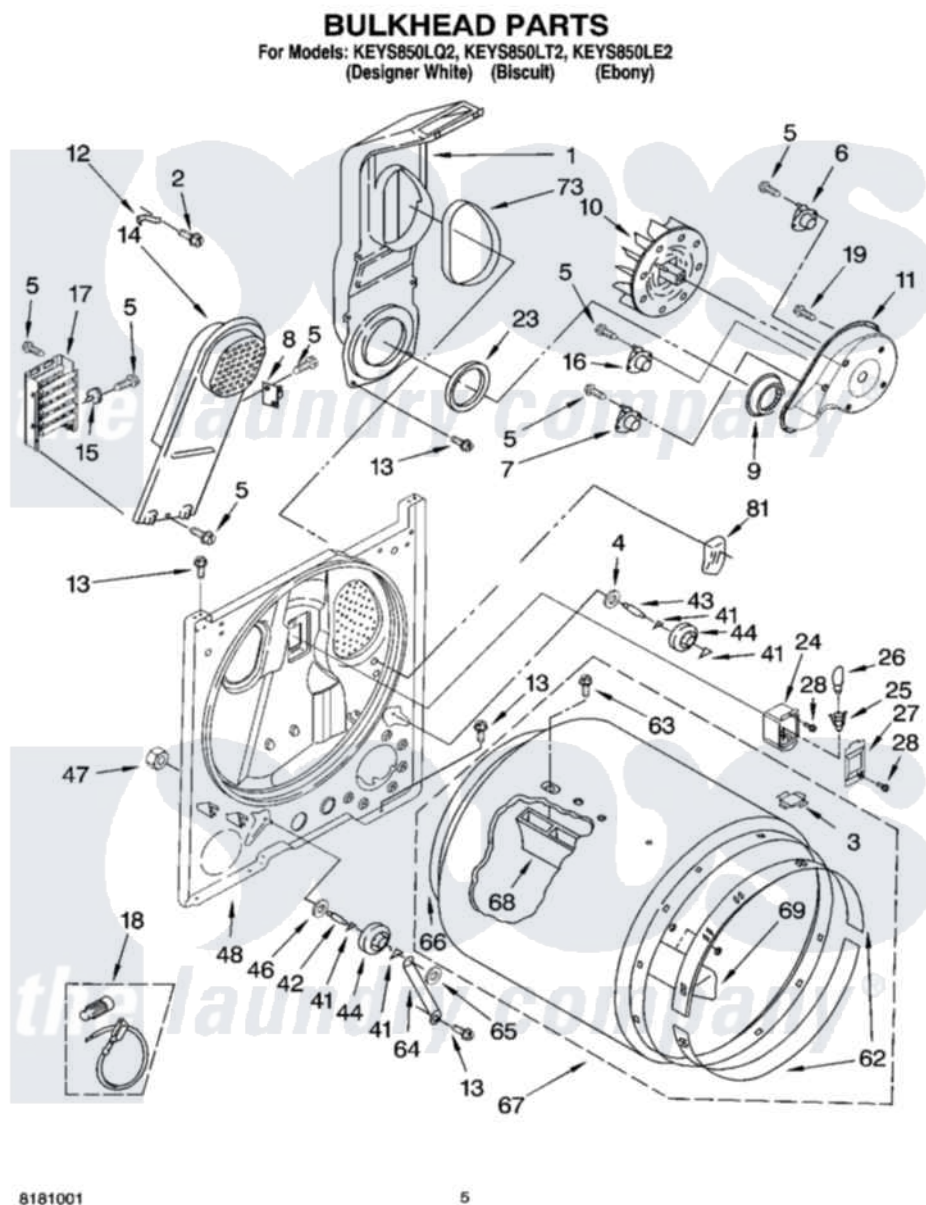

# Whirlpool KEYS850LE2 03 - BULKHEAD PARTS, OPTIONAL PARTS (NOT INCLUDED)

Whirlpool [Residential Whirlpool KEYS850LE2 Dryer Parts](#) Parts Diagram 03 - BULKHEAD PARTS, OPTIONAL PARTS (NOT INCLUDED)

[Click on the part number to view part](#)

Item	Original Part Number	Replaced By	Status	Part Description
1	<a href="#">348368</a>			Lint Chute Assembly
2	<a href="#">489463</a>			Screw, 8-18 X 1/16
3	<a href="#">8066086</a>			Plug, Drum Hole
4	<a href="#">3388703</a>			Washer, Support
5	<a href="#">90767</a>			Screw, 8A X 3/8 HeX Washer Head Tapping
6	<a href="#">3390719</a>			Thermal-Fuse
7	<a href="#">3387134</a>			Thermostat, Internal-Bias
8	3977393	<a href="#">279816</a>		Cutoff-Tml
9	<a href="#">696302</a>			Shield, Exhaust
10	<a href="#">694089</a>			Wheel, Blower
11	<a href="#">8577232</a>			Housing, Blower
12	3398161			CLIP
13	343641	<a href="#">681414</a>		Screw, 10AB X 1/2
14	<a href="#">8541818</a>			Box, Heater