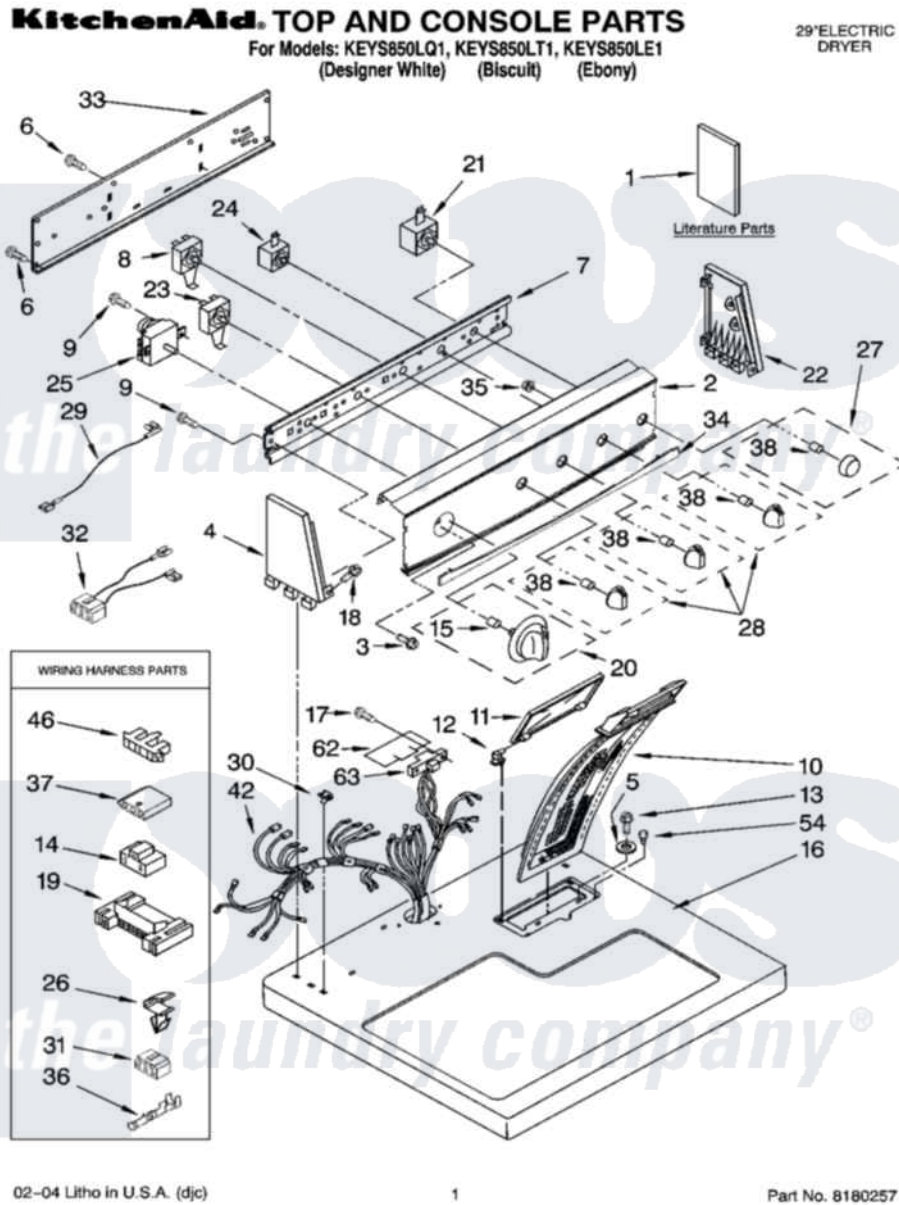

Whirlpool KEYS850LQ1 01 - TOP AND CONSOLE PARTS

02-04 Litho in U.S.A. (djc)

1

Part No. 8180257

Whirlpool [Residential Whirlpool KEYS850LQ1 Dryer Parts](#) Parts Diagram 01 - TOP AND CONSOLE PARTS
 Click on the part number to view part

Item	Original Part Number	Replaced By	Status	Part Description
1	LIT8535888		Not Available	Literature Parts (Instructions, Installation)
"	LIT8535890		Not Available	Literature Parts (Sheet, Cycle Feature)
"	LIT8535887			Literature Parts
"	LIT3406681		Not Available	Literature Parts (Wiring Diagram)
"	N/A		Not Available	Following May Be Purchased DO-IT-YOURSELF REPAIR MANUALS
"	LIT677818	677818L		Diy
2	3977978	280015		Panel-Control
"	3977979	280016		Panel-Control
"	3977980	280017		Panel-Control
3	3400859			Screw, Grounding
4	8274353	285858		Endcap
"	8274355	285859		Endcap
"	3954772	285860		Baffle - Oven Top