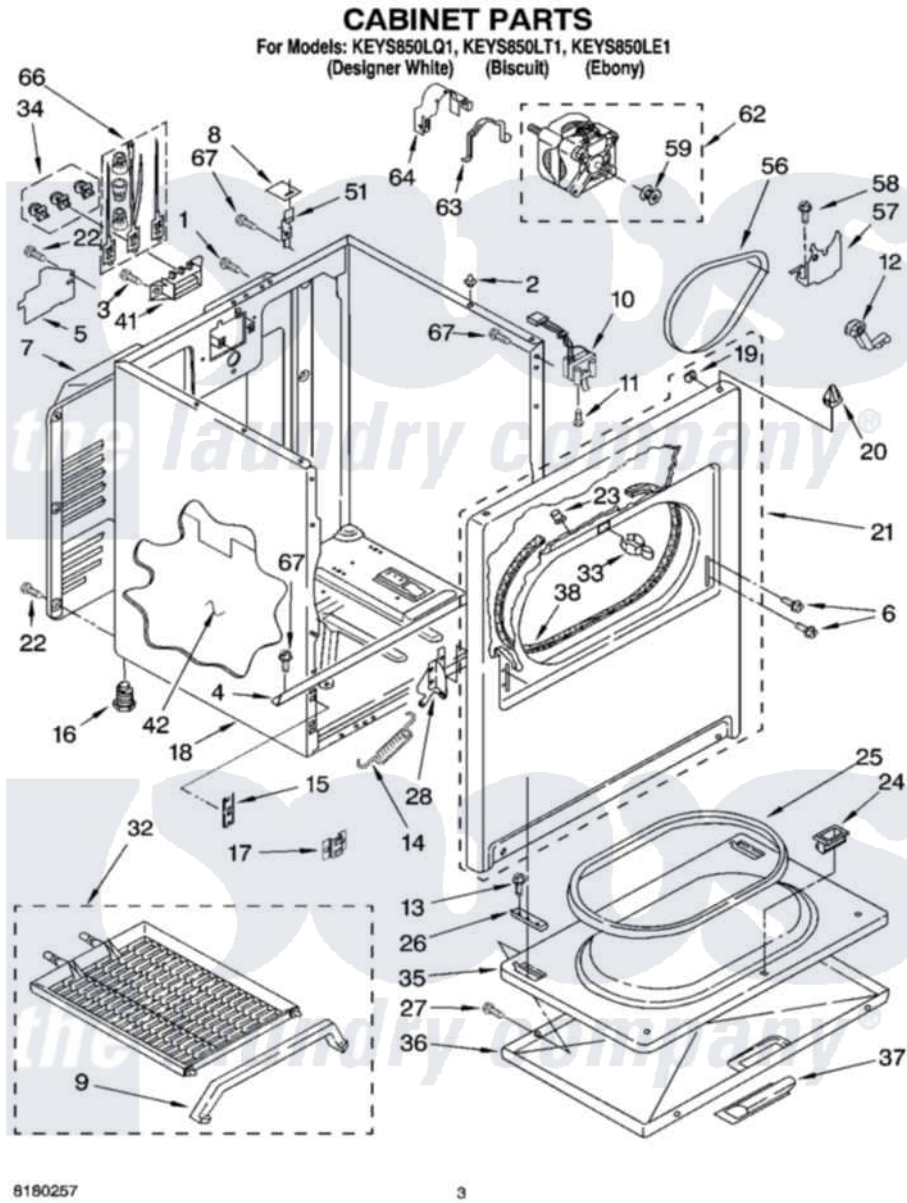

# Whirlpool KEYS850LQ1 02 - CABINET PARTS

Whirlpool Residential Whirlpool KEYS850LQ1 Dryer Parts Parts Diagram 02 - CABINET PARTS  
Click on the part number to view part

Item	Original Part Number	Replaced By	Status	Part Description
1	697776	<a href="#">4331106</a>		Screw, No.10-32 X 7/16
2	<a href="#">98669</a>			Lock, Front Top
3	3393008	<a href="#">308685</a>		Side Trim )
4	<a href="#">8541400</a>			Bracket, Cabinet
5	<a href="#">3396795</a>			Cover, Terminal Block
6	342043	<a href="#">486146</a>		Screw
7	3396805	<a href="#">280043</a>		Panel-Rear
8	<a href="#">18849</a>			Pad, Top Hinge
9	<a href="#">692989</a>			BRacket, Dry Rack
10	<a href="#">3406107</a>			Door Switch Assembly
11	697773	<a href="#">3395530</a>		Screw
12	<a href="#">691366</a>			Idler And Pulley Assembly
13	3357011	<a href="#">308685</a>		Side Trim )
14	8541401	<a href="#">W10041960</a>		Spring, Door
15	<a href="#">3394083</a>			Clip, Front Panel
16	3392100	<a href="#">49621</a>		Feet-Leveling