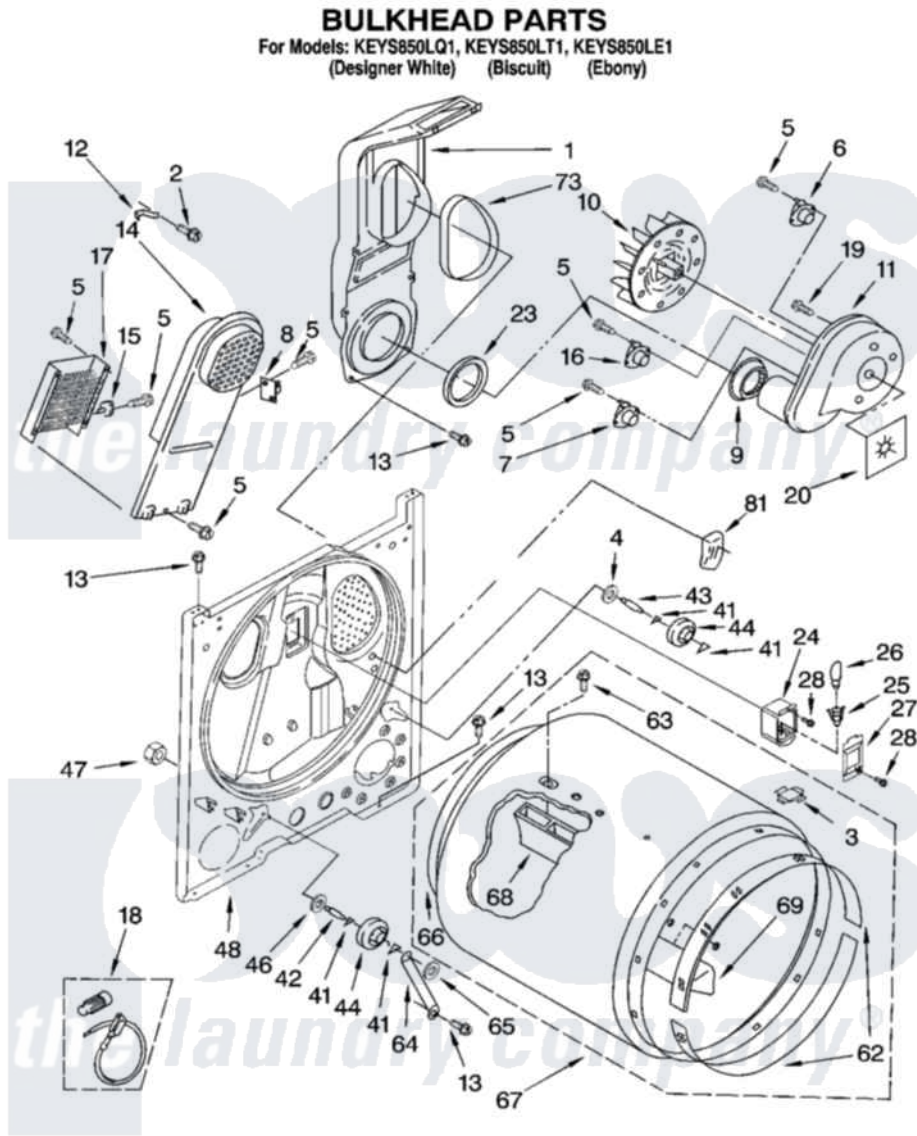

Whirlpool KEYS850LQ1 03 - BULKHEAD PARTS

8190257

5

Whirlpool [Residential Whirlpool KEYS850LQ1 Dryer Parts](#) Parts Diagram 03 - BULKHEAD PARTS
Click on the part number to view part

Item	Original Part Number	Replaced By	Status	Part Description
1	348368			Lint Chute Assembly
2	489463			Screw, 8-18 X 1/16
3	8066086			Plug, Drum Hole
4	3388703			Washer, Support
5	90767			Screw, 8A X 3/8 HeX Washer Head Tapping
6	3390719			Thermal-Fuse
7	3387134			Thermostat, Internal-Bias
8	3977393	279816		Cutoff-Tml
9	696302			Shield, Exhaust
10	694089			Wheel, Blower
11	8557386	8577232		Housing, Blower
12	3398161			CLIP
13	343641	681414		Screw, 10AB X 1/2
14	8541818			Box, Heater
15	3404153			Thermostat, 180F
16	3398130			Thermostat, 135 F

17	3401338		Element, Heater
18	279457		Wire Kit, Terminal
19	3390647	488729	Screw
20	3394196		Seal, Blower Shaft
23	347139		Seal, Lint Chute
24	3977373		Bracket, Drum Light
25	3403634	W10136369	Socket, Drum Light Assembly
26	3406124	22002263	Lamp
27	3402841	8532165	Lens, Drum Light
28	487909	488729	Screw
41	690997		Washer, Thrust
42	3399506	W10359270	Shaft, Drum Roller Threads
43	3399507	W10359269	Shaft, Drum Roller Threads
44	3397588	349241T	Support
46	348197		Washer, Support
47	3359452		Nut, Lock
48	3403414		Bulkhead
62	692526	279441	BeaRng-Rng
63	97787	W10109200	Screw, Baffle Mounting
64	3976434		Bracket, Support Shaft
65	90296		Nut, Push On
66	3406130	279857	Seal
67	695587		Drum Assembly
68	692490		Baffle, Drum
69	3403636		Baffle, Drum
73	339956		Seal, Air Duct To Bulkhead
81	3976479	279366	Electrode
"	N/A	Not Available	ACCESSORY PARTS
"	279948	4392065	Kit, Dryer Repair
"	8522199		Accessory Parts
"	72017		Paint, Touch-Up
"	4392899		Paint, Touch-Up
"	72032		Paint, Touch-Up
"	350930		Paint, Pressurized Spray B
"	4392901		Paint, Pressurized Spray
"	786020	Not Available	PAINT, PRESSURIZED SPRAY (12 oz.) (Black)
"	350938		Paint, Pressurized Spray B
"	799344		Paint, Touch-Up)
"	4392900		Paint, Bulk)
"	786032		Refinishing Material