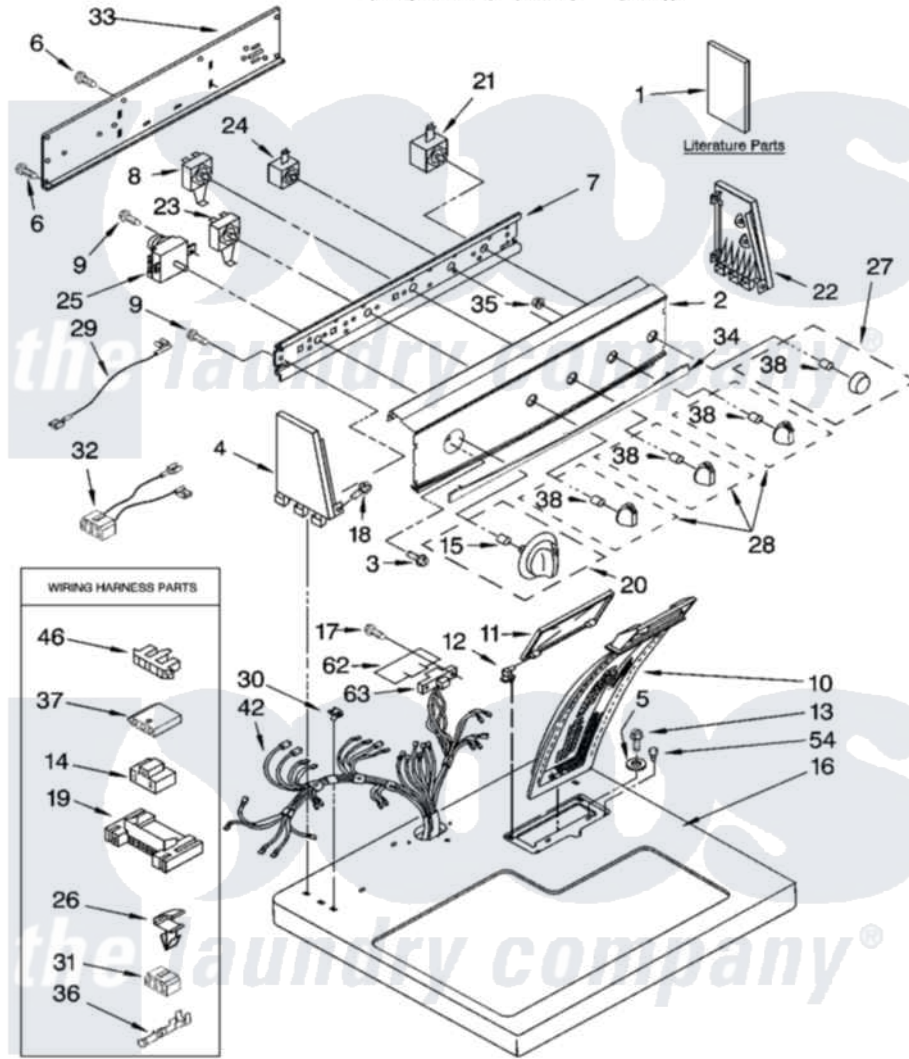

Whirlpool KEYS850LQ2 01 - TOP AND CONSOLE PARTS

KitchenAid. TOP AND CONSOLE PARTS

For Models: KEYS850LQ2, KEYS850LT2, KEYS850LE2
(Designer White) (Biscuit) (Ebony)

29" ELECTRIC DRYER

11-05 Litho in U.S.A. (LT)

1

Part No. 8181001

Whirlpool [Residential Whirlpool KEYS850LQ2 Dryer Parts](#) Parts Diagram 01 - TOP AND CONSOLE PARTS

[Click on the part number to view part](#)

Item	Original Part Number	Replaced By	Status	Part Description
1	8577189		Not Available	Instructions, Installation
"	8535890		Not Available	Sheet, Cycle Feature
"	8578194		Not Available	Guide, Use & Care
"	3406681		Not Available	Wiring Diagram
"	N/A		Not Available	Following May Be Purchased DO-IT-YOURSELF REPAIR MANUALS
"	677818		Not Available	Manual, Do-It- Yourself Repair (Dryer)
2	3977978	280015		Panel-Control
"	3977979	280016		Panel-Control
"	3977980	280017		Panel-Control
3	8533951	3400859		Screw, Grounding
4	8274353	285858		Endcap
"	8274355	285859		Endcap
"	3954772	285860		Baffle - Oven Top
5	237446	487596		Washer