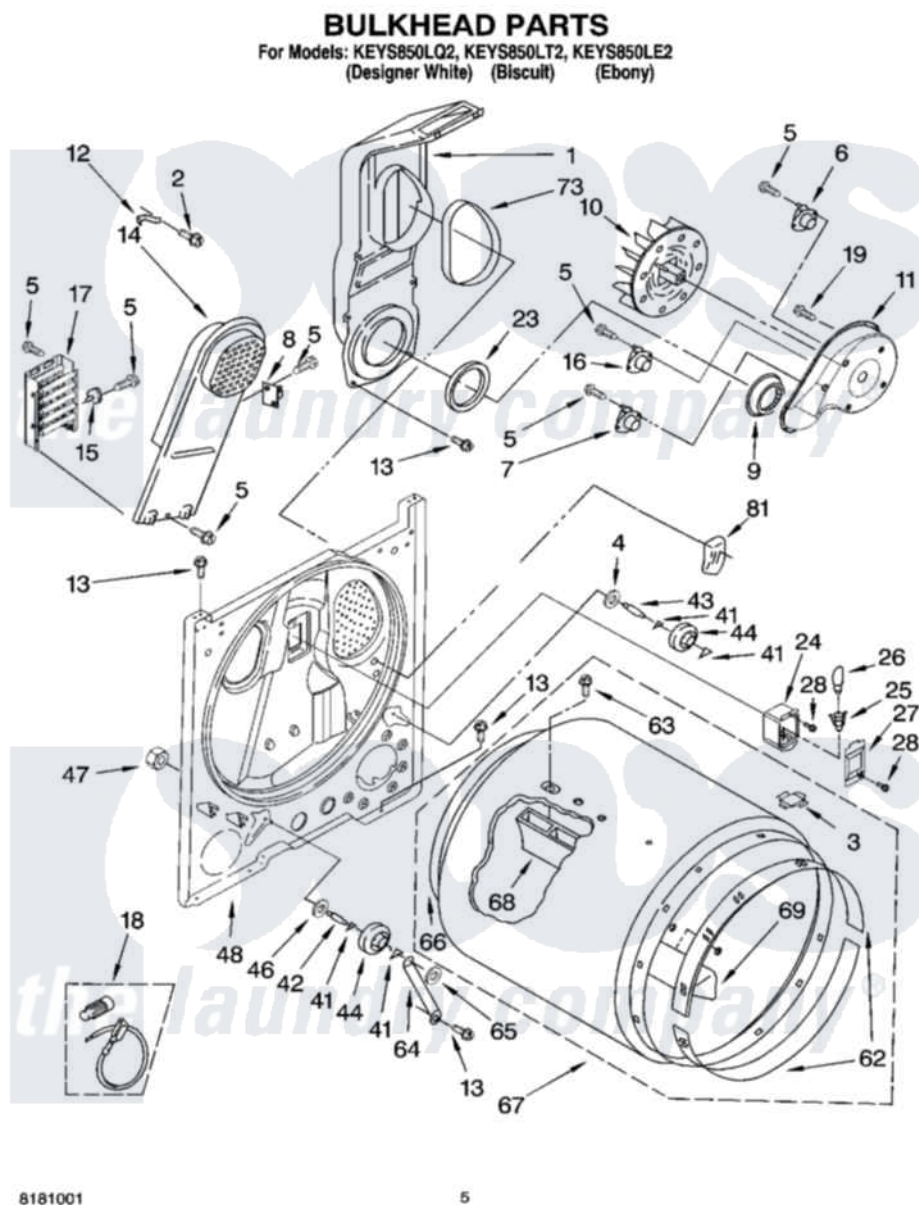

Whirlpool KEYS850LQ2 03 - BULKHEAD PARTS, OPTIONAL PARTS (NOT INCLUDED)

Whirlpool [Residential Whirlpool KEYS850LQ2 Dryer Parts](#) Parts Diagram 03 - BULKHEAD PARTS, OPTIONAL PARTS (NOT INCLUDED)

[Click on the part number to view part](#)

Item	Original Part Number	Replaced By	Status	Part Description
1	348368			Lint Chute Assembly
2	489463			Screw, 8-18 X 1/16
3	8066086			Plug, Drum Hole
4	3388703			Washer, Support
5	90767			Screw, 8A X 3/8 HeX Washer Head Tapping
6	3390719			Thermal-Fuse
7	3387134			Thermostat, Internal-Bias
8	3977393	279816		Cutoff-Tml
9	696302			Shield, Exhaust
10	694089			Wheel, Blower
11	8577232			Housing, Blower
12	3398161			CLIP
13	343641	681414		Screw, 10AB X 1/2
14	8541818			Box, Heater

15	3404153		Thermostat, 180F
16	3398130		Thermostat, 135 F
17	3401338		Element, Heater
18	279457		Wire Kit, Terminal
19	3390647	488729	Screw
23	347139		Seal, Lint Chute
24	3977373		Bracket, Drum Light
25	3403634	W10136369	Socket, Drum Light Assembly
26	3406124	22002263	Lamp
27	3402841	8532165	Lens, Drum Light
28	487909	488729	Screw
41	690997		Washer, Thrust
42	3399506	W10359270	Shaft, Drum Roller Threads
43	3399507	W10359269	Shaft, Drum Roller Threads
44	3397590	349241T	Support
46	348197		Washer, Support
47	3359452		Nut, Lock
48	3403414		Bulkhead
62	692526	279441	BeaRng-Rng
63	97787	W10109200	Screw, Baffle Mounting
64	3976434		Bracket, Support Shaft
65	90296		Nut, Push On
66	3406130	279857	Seal
67	695587		Drum Assembly
68	692490		Baffle, Drum
69	3403636		Baffle, Drum
73	339956		Seal, Air Duct To Bulkhead
81	3976479	279366	Electrode
	N/A	Not Available	ACCESSORY PARTS
"	279948	4392065	Kit, Dryer Repair
"	8522199		Accessory Parts
"	72017		Paint, Touch-Up
"	4392899		Paint, Touch-Up
"	72032		Paint, Touch-Up
"	350930		Paint, Pressurized Spray B
"	4392901		Paint, Pressurized Spray
"	786020	Not Available	PAINT, PRESSURIZED SPRAY (12 oz.) (Black)
"	350938		Paint, Pressurized Spray B
"	799344		Paint, Touch-Up)
"	4392900		Paint, Bulk)
"	786032		Refinishing Material