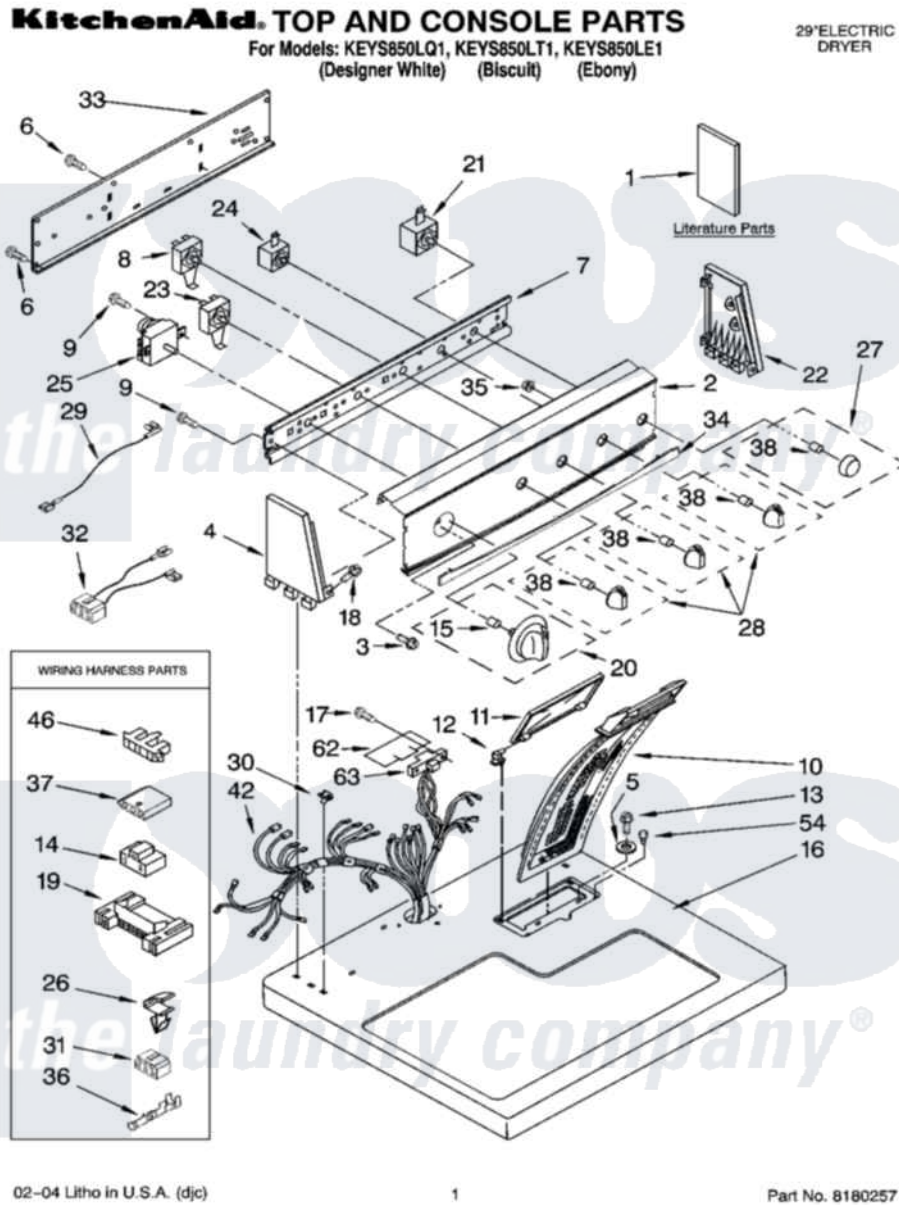

Whirlpool KEYS850LT1 01 - TOP AND CONSOLE PARTS

Whirlpool Residential Whirlpool KEYS850LT1 Dryer Parts Parts Diagram 01 - TOP AND CONSOLE PARTS
 Click on the part number to view part

Item	Original Part Number	Replaced By	Status	Part Description
1	LIT8535888		Not Available	Literature Parts (Instructions, Installation)
"	LIT8535890		Not Available	Literature Parts (Sheet, Cycle Feature)
"	LIT8535887			Literature Parts
"	LIT3406681		Not Available	Literature Parts (Wiring Diagram)
"	N/A		Not Available	Following May Be Purchased DO-IT-YOURSELF REPAIR MANUALS
"	LIT677818	677818L		Diy
2	3977978	280015		Panel-Control
"	3977979	280016		Panel-Control
"	3977980	280017		Panel-Control
3	3400859			Screw, Grounding
4	8274353	285858		Endcap
"	8274355	285859		Endcap
"	3954772	285860		Baffle - Oven Top