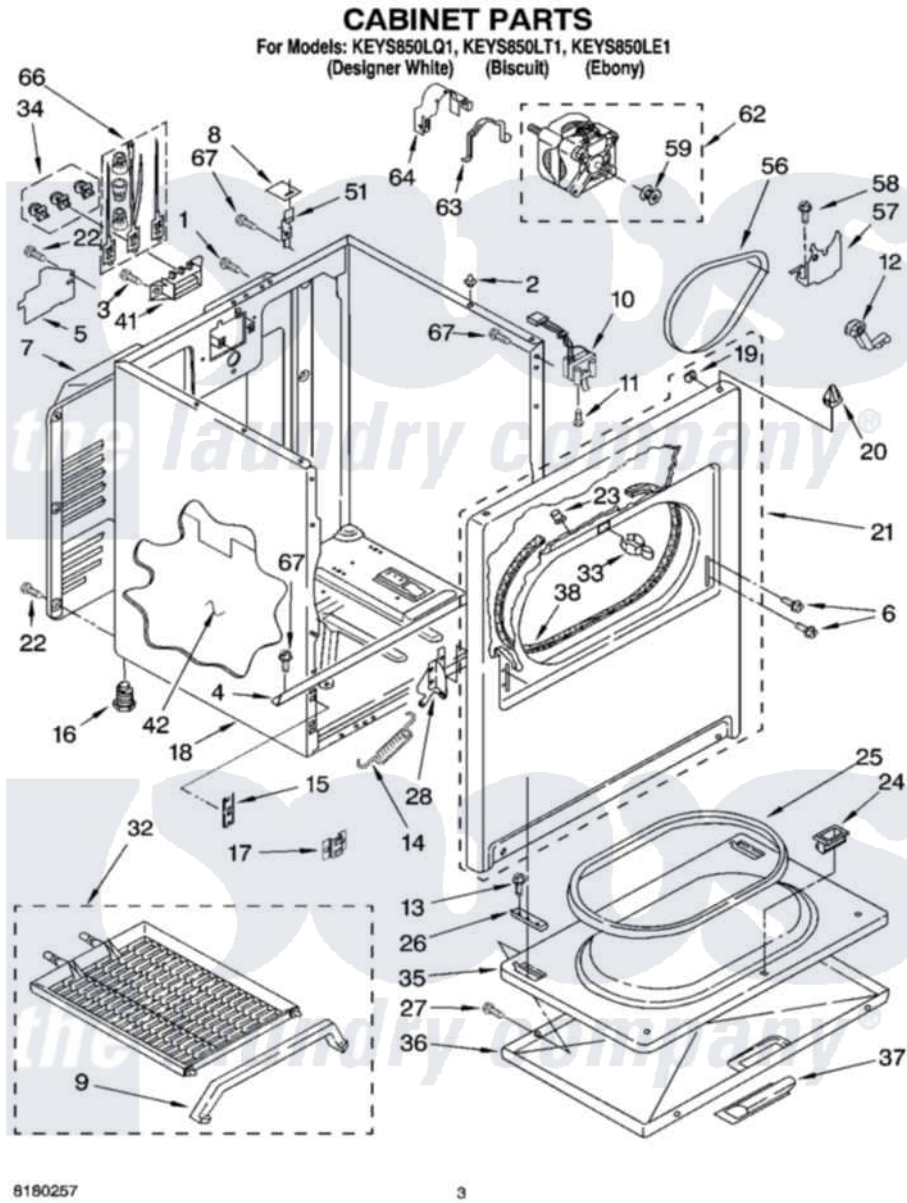

Whirlpool KEYS850LT1 02 - CABINET PARTS

Whirlpool Residential Whirlpool KEYS850LT1 Dryer Parts Parts Diagram 02 - CABINET PARTS
Click on the part number to view part

Item	Original Part Number	Replaced By	Status	Part Description
1	697776	4331106		Screw, No.10-32 X 7/16
2	98669			Lock, Front Top
3	3393008	308685		Side Trim)
4	8541400			Bracket, Cabinet
5	3396795			Cover, Terminal Block
6	342043	486146		Screw
7	3396805	280043		Panel-Rear
8	18849			Pad, Top Hinge
9	692989			BRacket, Dry Rack
10	3406107			Door Switch Assembly
11	697773	3395530		Screw
12	691366			Idler And Pulley Assembly
13	3357011	308685		Side Trim)
14	8541401	W10041960		Spring, Door
15	3394083			Clip, Front Panel
16	3392100	49621		Feet-Leveling

"	279810		Foot-Optional
17	8546676	W10041960	Spring, Door
18	8530603	8533643	Cabinet
"	8530606	3977306	Cabinet
"	8530605		Cabinet
19	98234		Clip, U-Bend
20	18776		Lock, Front Top
21	695620	279443	Panel
"	3977244	279891	Panel
"	3978795	280041	Panel
22	693995		Screw, Hex Head
23	685203	279220	Clip
24	3389441		Door Catch Assembly
25	3390731		Seal, Door
26	337189		Clip, Hinge
27	694091		Trim, Side Right Hand
28	8066056		Hinge, Door
"	8066057		Hinge, Door
32	3406839		Dry Rack Assembly
33	696144	279570	Latch
34	279393		Terminal Block Screw Kit
35	695737		Door, Rear
36	3393549		Door, Front
"	3977241		Door, Front
"	3403110		Door, Front
37	8536933		Handle, Door
"	8536934		Handle, Door
"	8536935		Handle, Door
38	3406129		Seal And Bearing Assembly
41	3397659		Block, Terminal
42	3402709	8564134	Board, Sound Dampening
51	238088	8066217	Hinge, Top
56	8066065	341241	Belt
57	348780		Base, Motor
58	3400500		Bolt, 3405245 5/16-18 X 3/4
59	3394341	W10299847	Pulley-Motor
62	8538262	279827	Motor-Drve
63	660658		Clamp, Motor Mounting 343481 685441
64	3404162		Clamp, Motor
66	279318		Terminal Tinned And Brass Panel
67	343641	681414	Screw, 10AB X 1/2